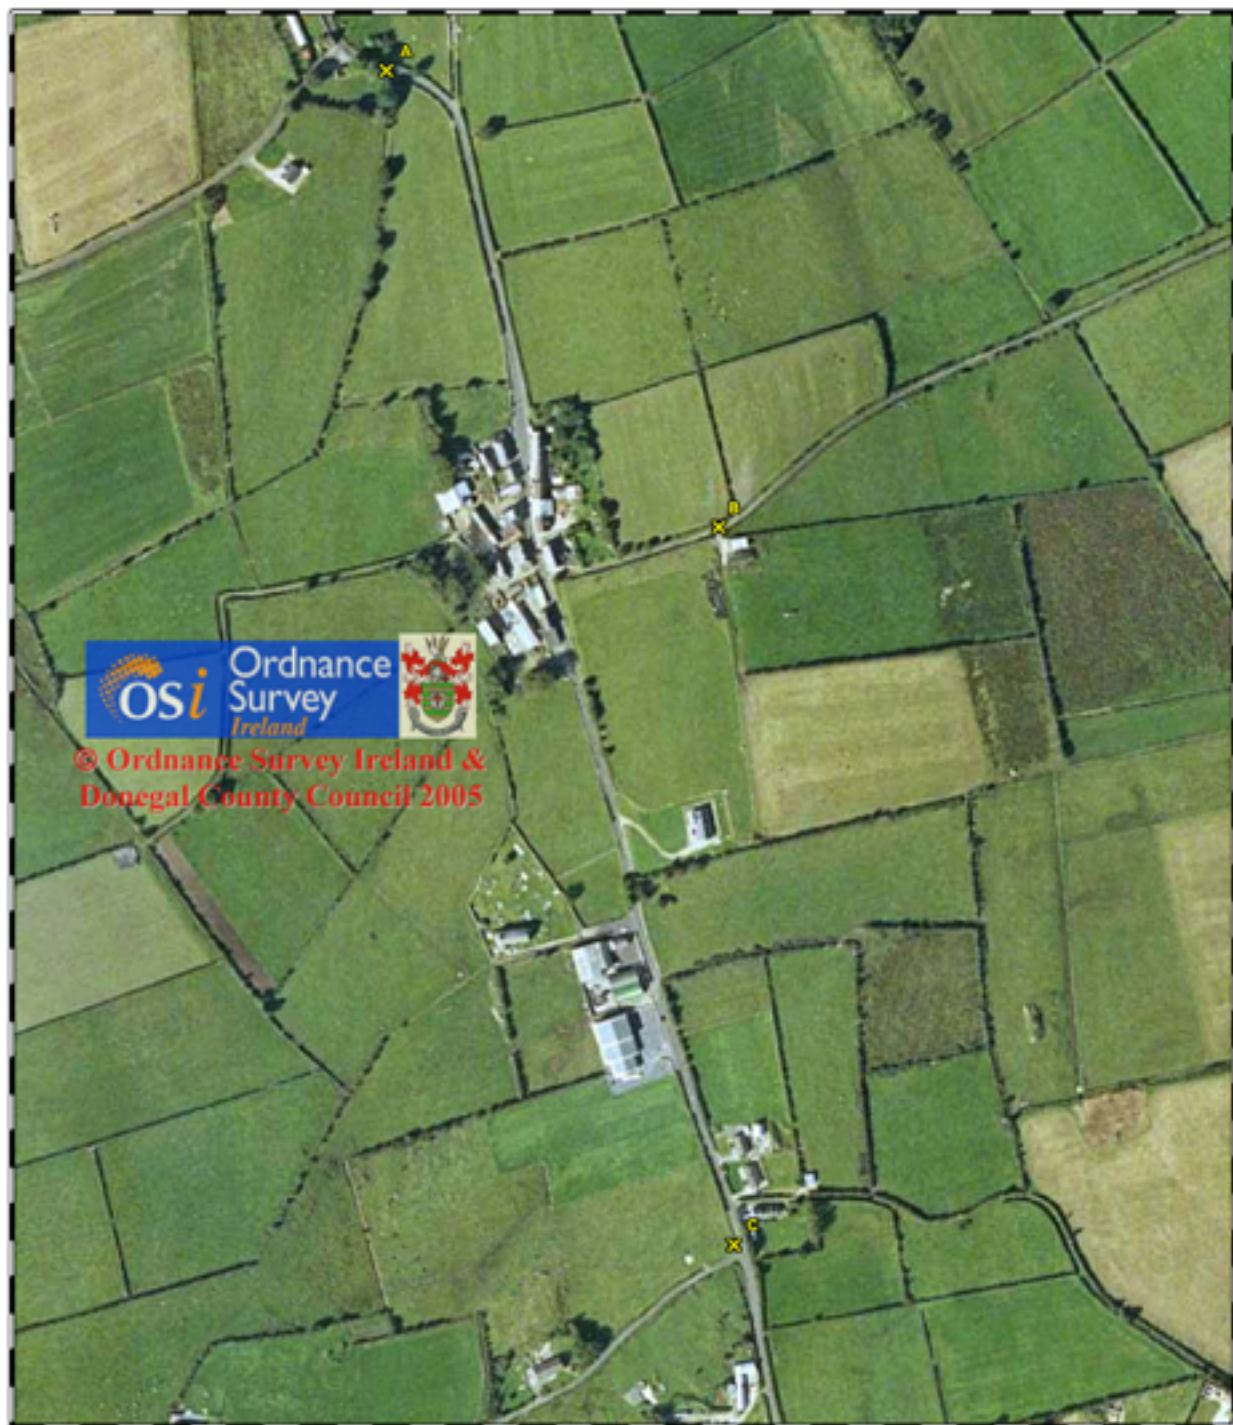

Town and Village Control Point Maps
Pointí Smachtaigh Bhaile agus Stráidbhaile

Rosnakill

87

Ros na Cille

© Ordnance Survey Ireland & Donegal County Council 2005

County Donegal Development Plan 2006 - 2012
Plean Forbraíochta Dhún na nGall 2006 - 2012