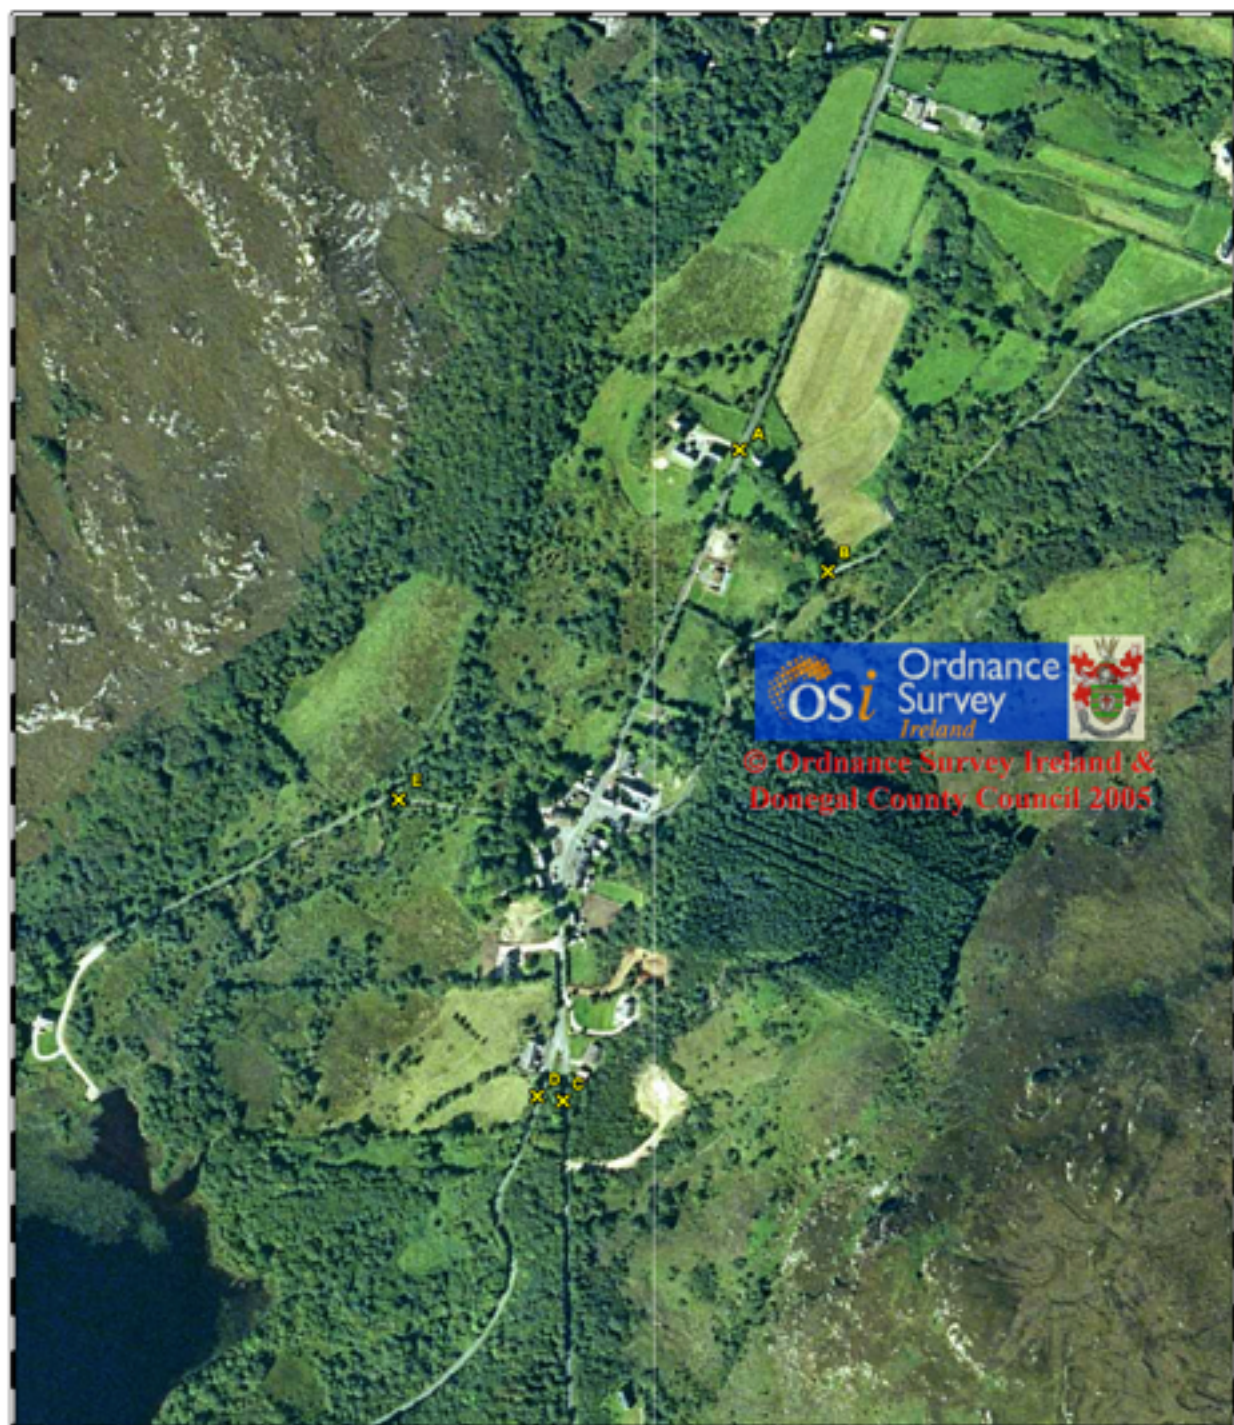

Town and Village Control Point Maps
Pointí Smachtaigh Bhaile agus Stráidbhaile

Glen

79

An Gleann

County Donegal Development Plan 2006 - 2012

Plean Forbraíochta Dhún na nGall 2006 - 2012

© Ordnance Survey Ireland
All Rights Reserved
Licence Number 2003/07 CCMA
Donegal County Council