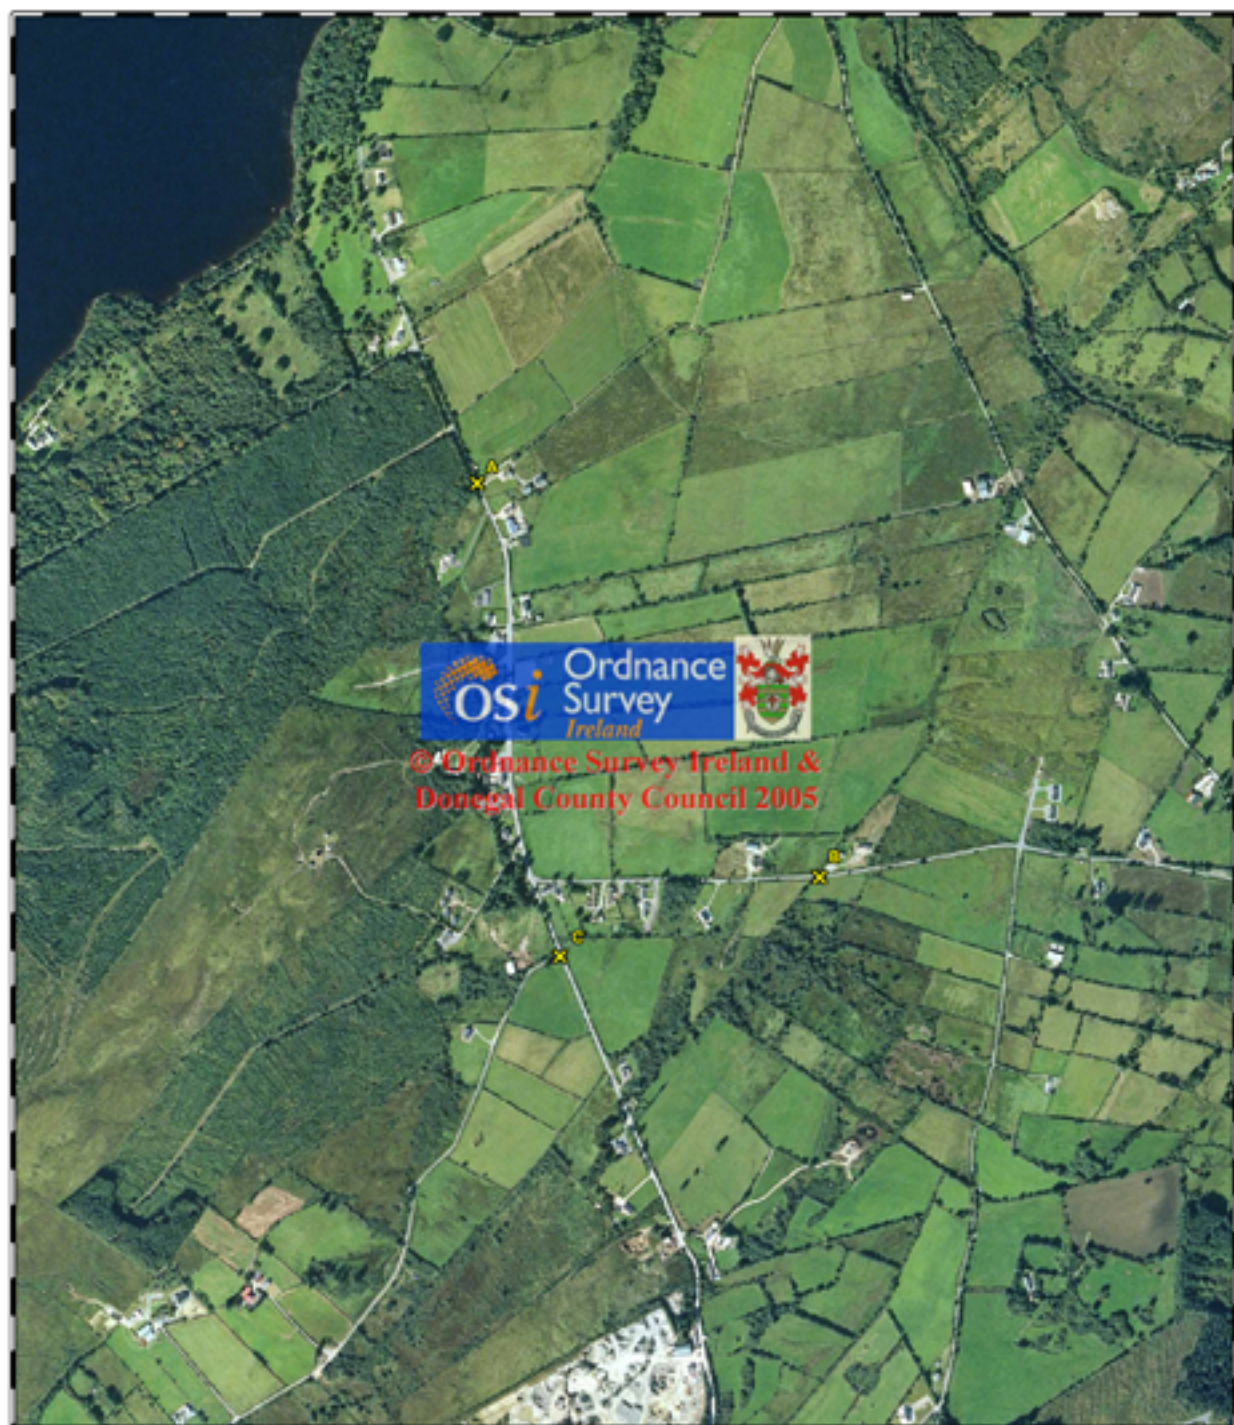

Town and Village Control Point Maps
Pointí Smachtaigh Bhaile agus Stráidbhaile

Churchill

76

Mín an Lúbain

County Donegal Development Plan 2006 - 2012

Plean Forbraíochta Dhún na nGall 2006 - 2012

© Ordnance Survey Ireland
All Rights Reserved
Licence Number 2003/07 CCMA
Donegal County Council