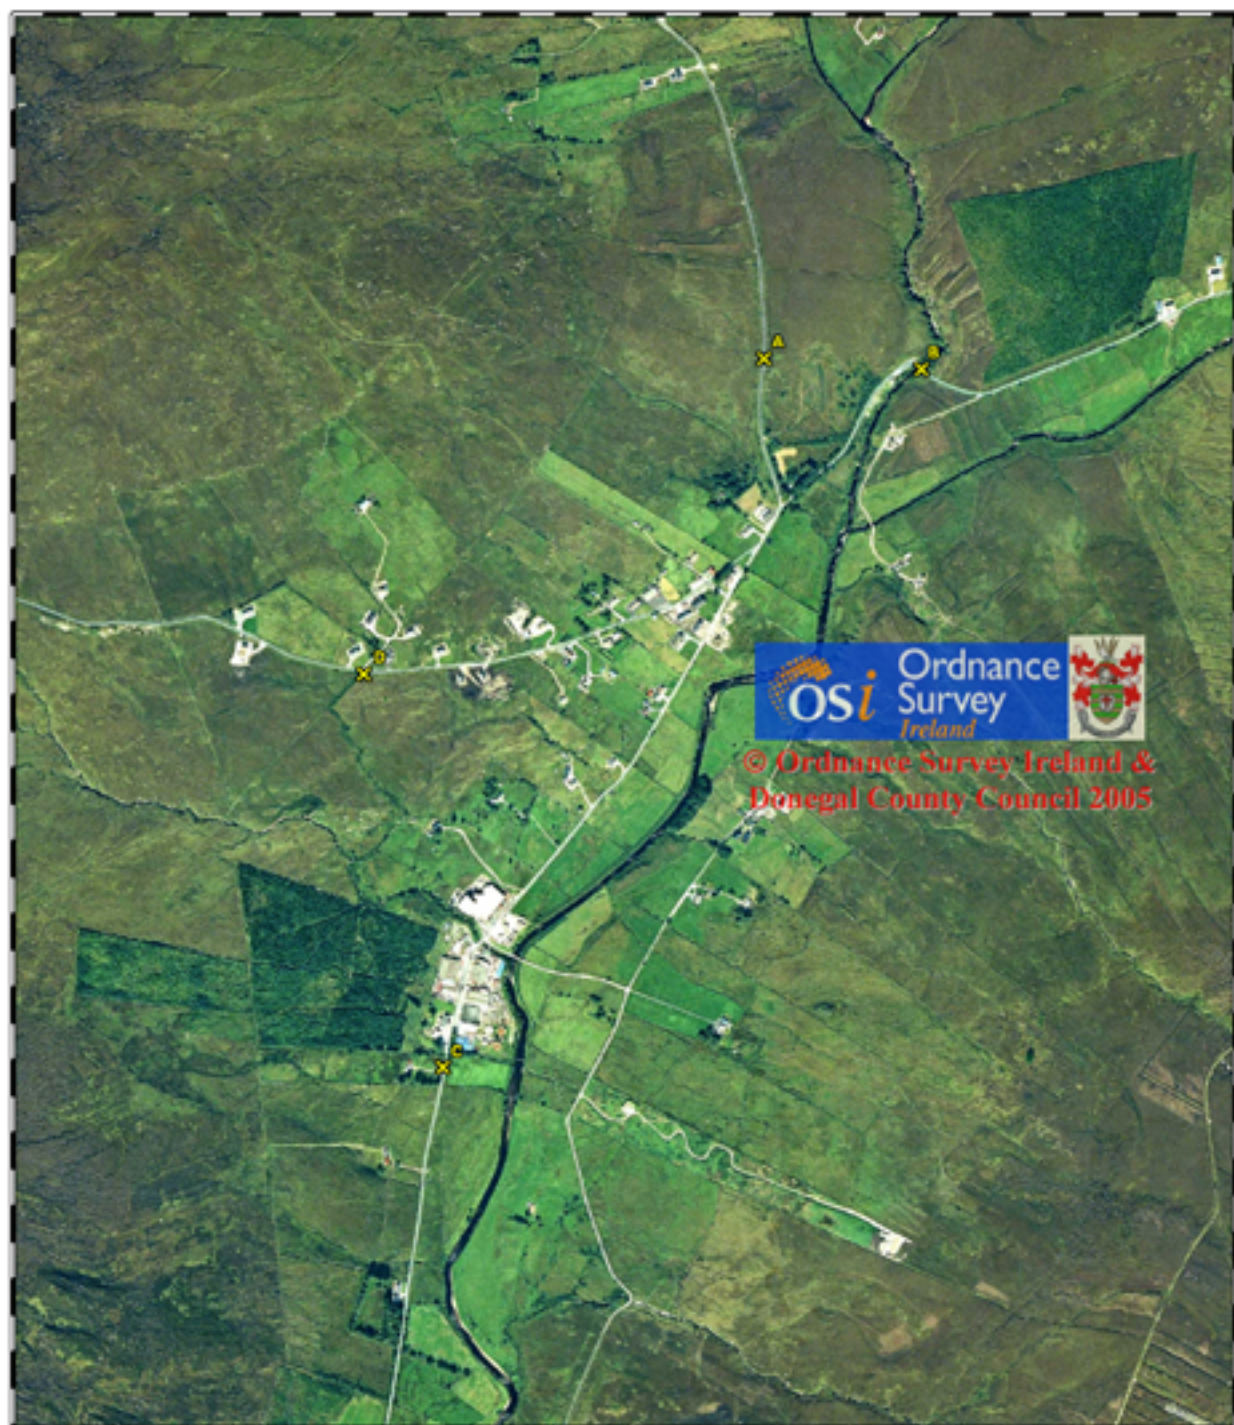

Town and Village Control Point Maps
Pointí Smachtaigh Bhaile agus Stráidbhaile

Meenaneary

20

Mín an Aoire

County Donegal Development Plan 2006 - 2012

Plean Forbraíochta Dhún na nGall 2006 - 2012

© Ordnance Survey Ireland
All Rights Reserved
Licence Number 2003/07 CCMA
Donegal County Council