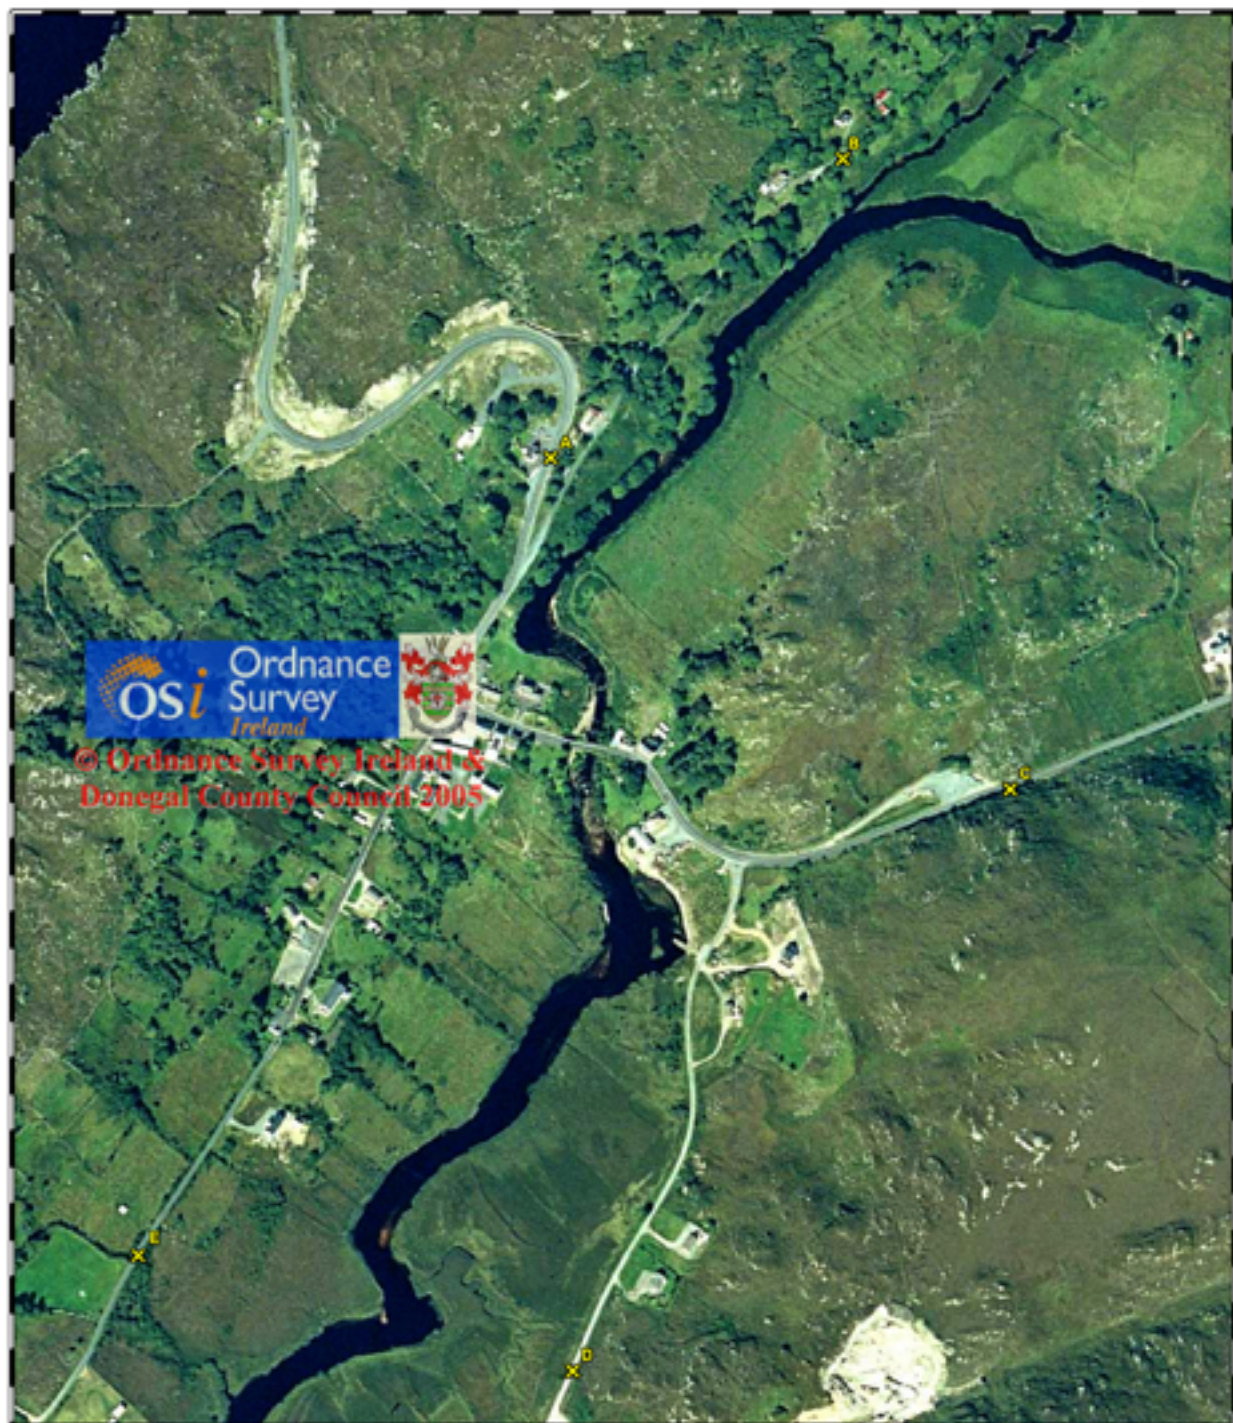

Town and Village Control Point Maps
Pointí Smachtaigh Bhaile agus Stráidbhaile

Doocharry

30

An Dúchoraidh

County Donegal Development Plan 2006 - 2012

Plean Forbraíochta Dhún na nGall 2006 - 2012

© Ordnance Survey Ireland
All Rights Reserved
Licence Number 2003/07 CCMA
Donegal County Council