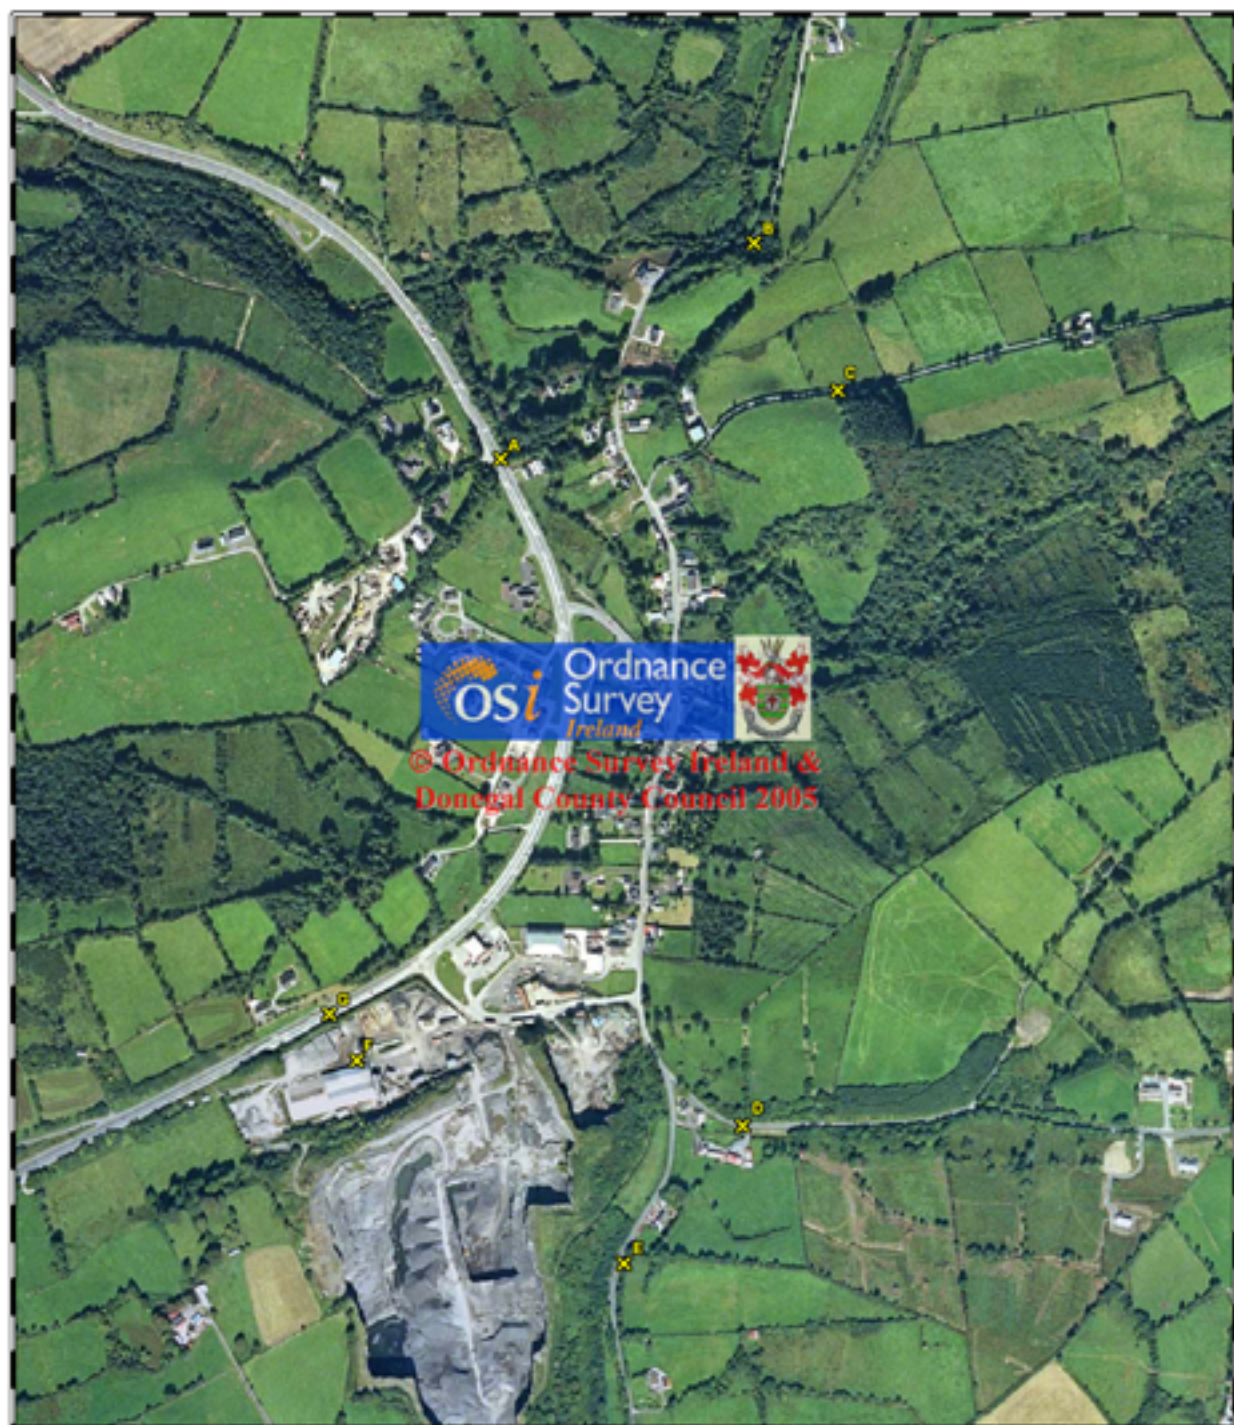

Town and Village Control Point Maps
Pointí Smachtaigh Bhaile agus Stráidbhaile

Laghy

17

An Lathaigh

County Donegal Development Plan 2006 - 2012

Plean Forbraíochta Dhún na nGall 2006 - 2012

© Ordnance Survey Ireland
All Rights Reserved
Licence Number 2003/07 CCMA
Donegal County Council