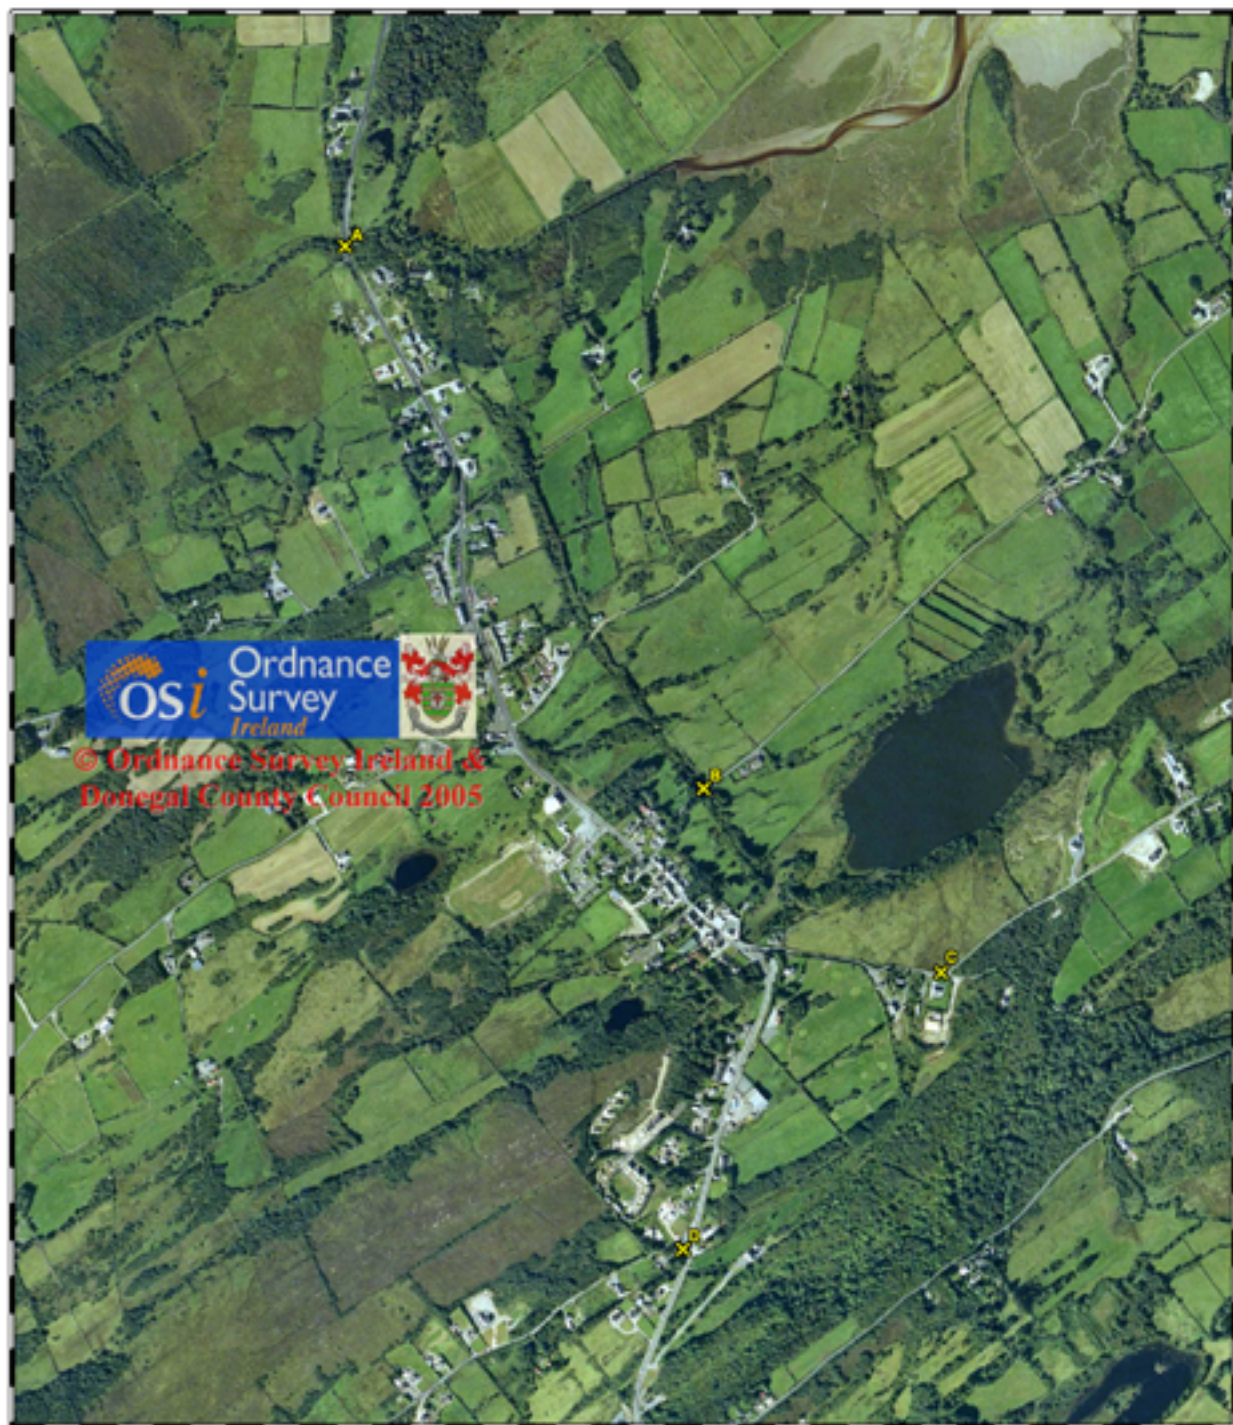

Town and Village Control Point Maps  
Pointí Smachtaigh Bhaile agus Stráidbhaile

Creeslough

27

An Craoslach

© Ordnance Survey Ireland &  
Donegal County Council 2005

County Donegal Development Plan 2006 - 2012