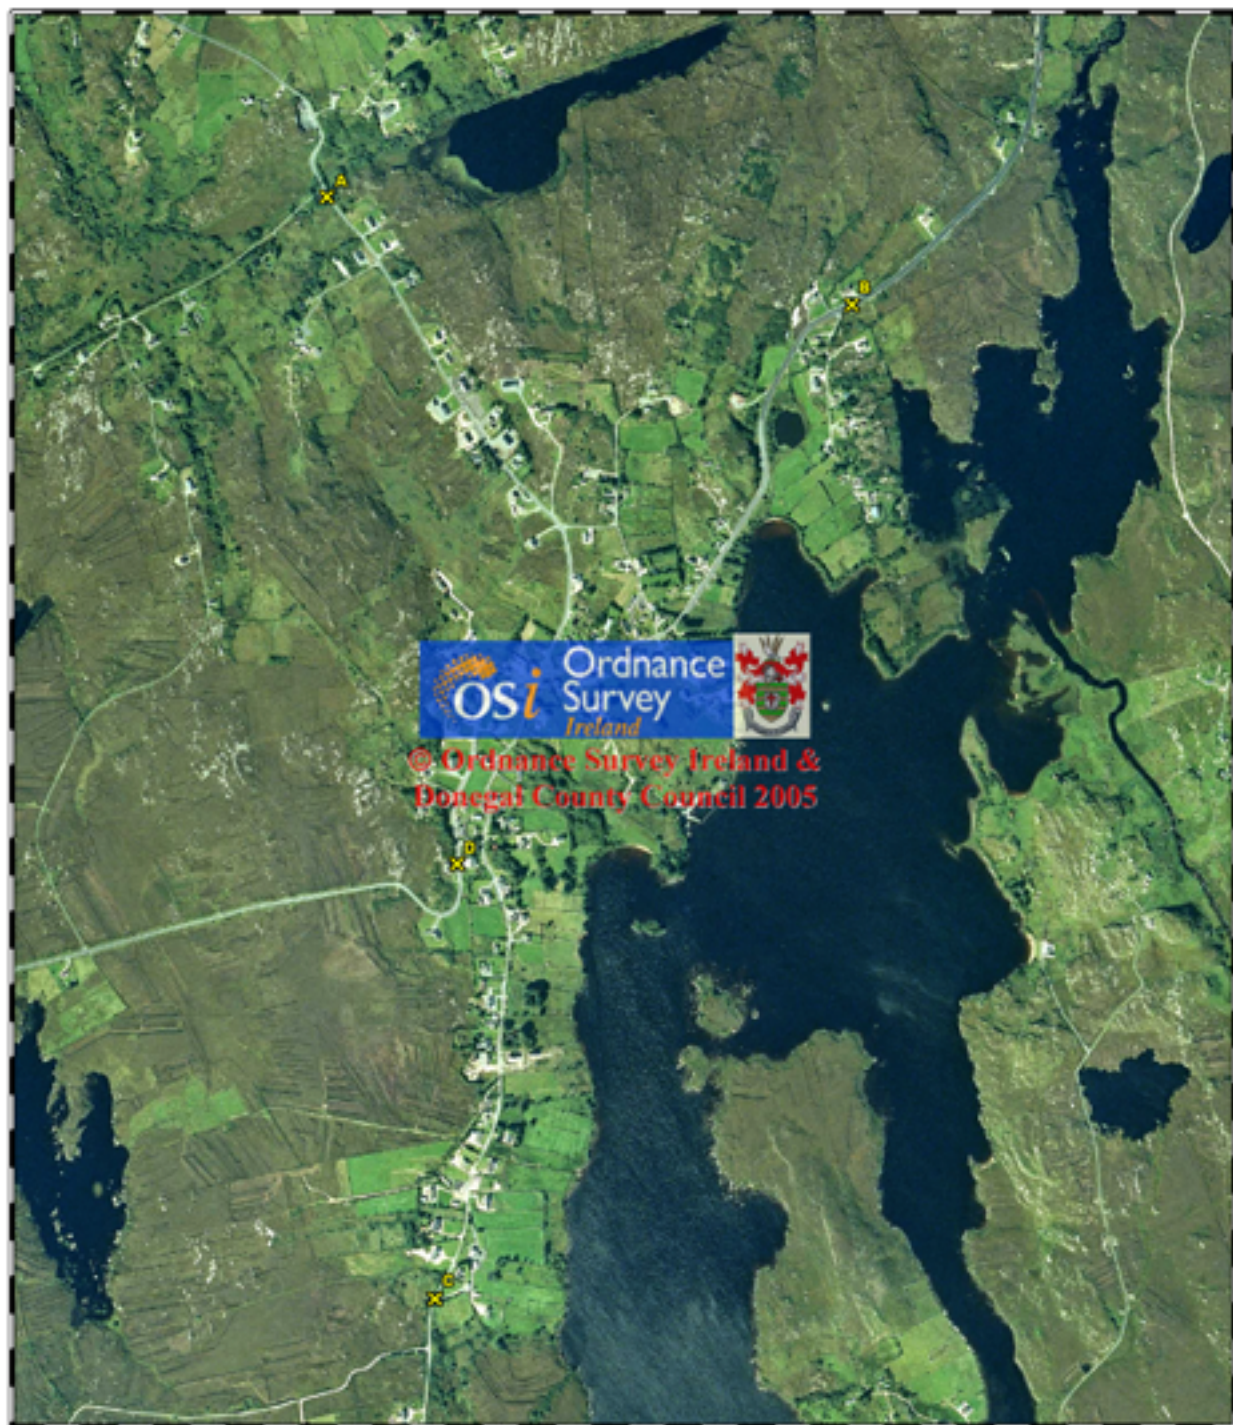

Town and Village Control Point Maps
Pointí Smachtaigh Bhaile agus Stráidbhaile

Loughanure

40

Loch an Iuir

County Donegal Development Plan 2006 - 2012

Plean Forbraíochta Dhún na nGall 2006 - 2012

© Ordnance Survey Ireland
All Rights Reserved
Licence Number 2003/07 CCMA
Donegal County Council