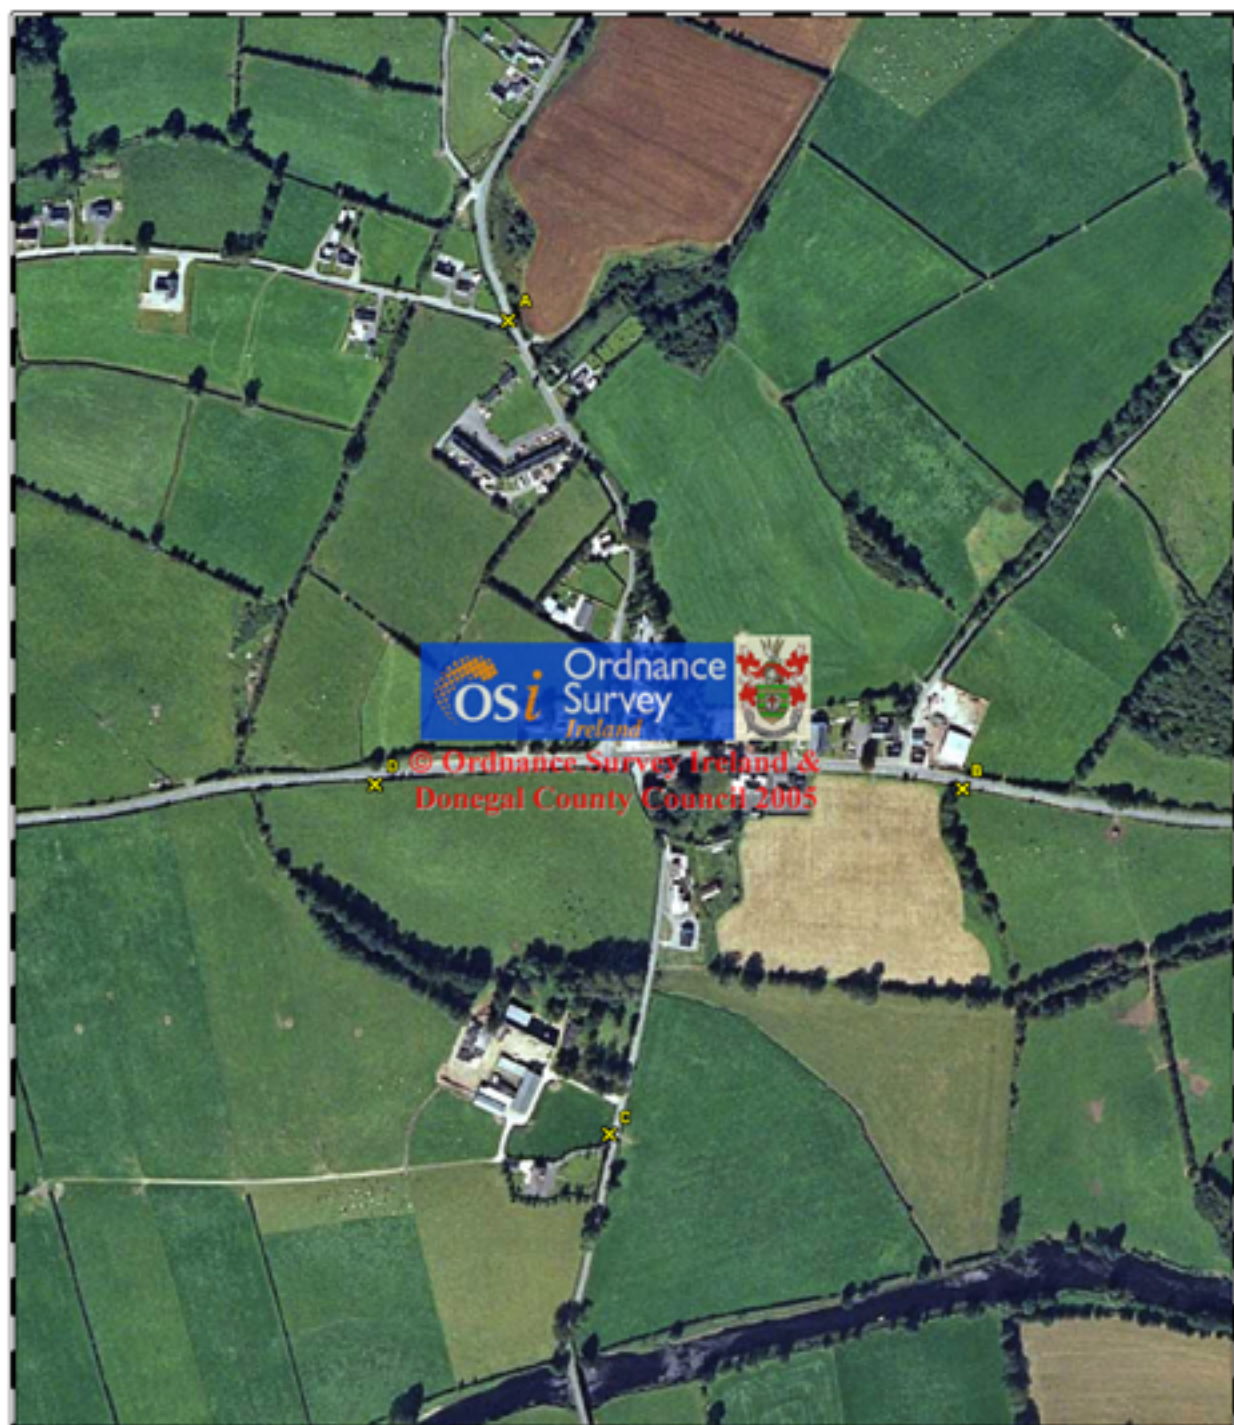

Town and Village Control Point Maps
Pointí Smachtaigh Bhaile agus Stráidbhaile

Lisцоoly

95

Lois Cúile

County Donegal Development Plan 2006 - 2012

Plean Forbraíochta Dhún na nGall 2006 - 2012

© Ordnance Survey Ireland
All Rights Reserved
Licence Number 2003/07 CCMA
Donegal County Council