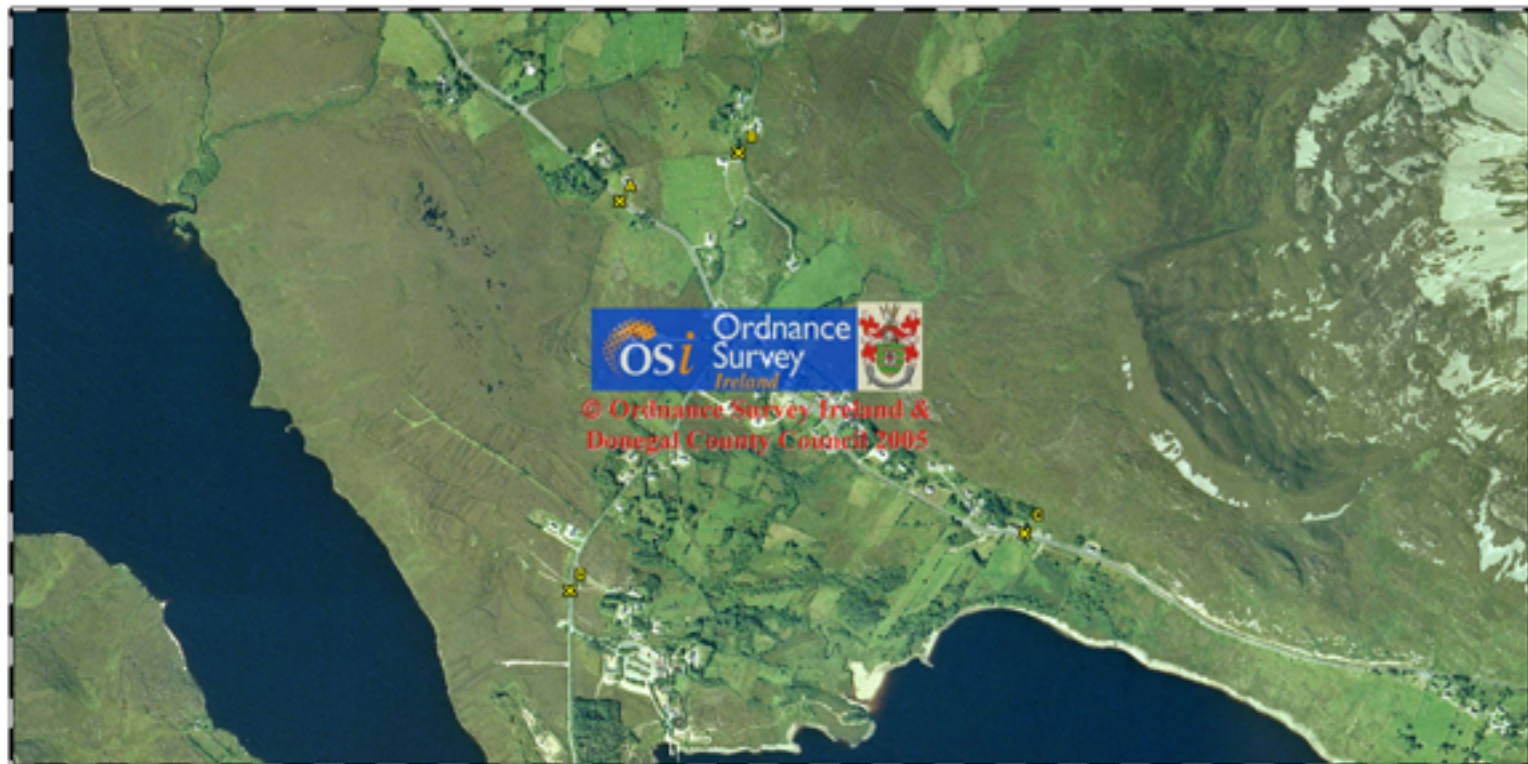

Town and Village Control Point Maps
Pointí Smachtaigh Bhaile agus Stráidbhaile

Dunlewy

33

Dún Lúiche

County Donegal Development Plan 2006 - 2012

Plean Forbraíochta Dhún na nGall 2006 - 2012

© Ordnance Survey Ireland
All Rights Reserved
Licence Number 2003/07 CCMA
Donegal County Council