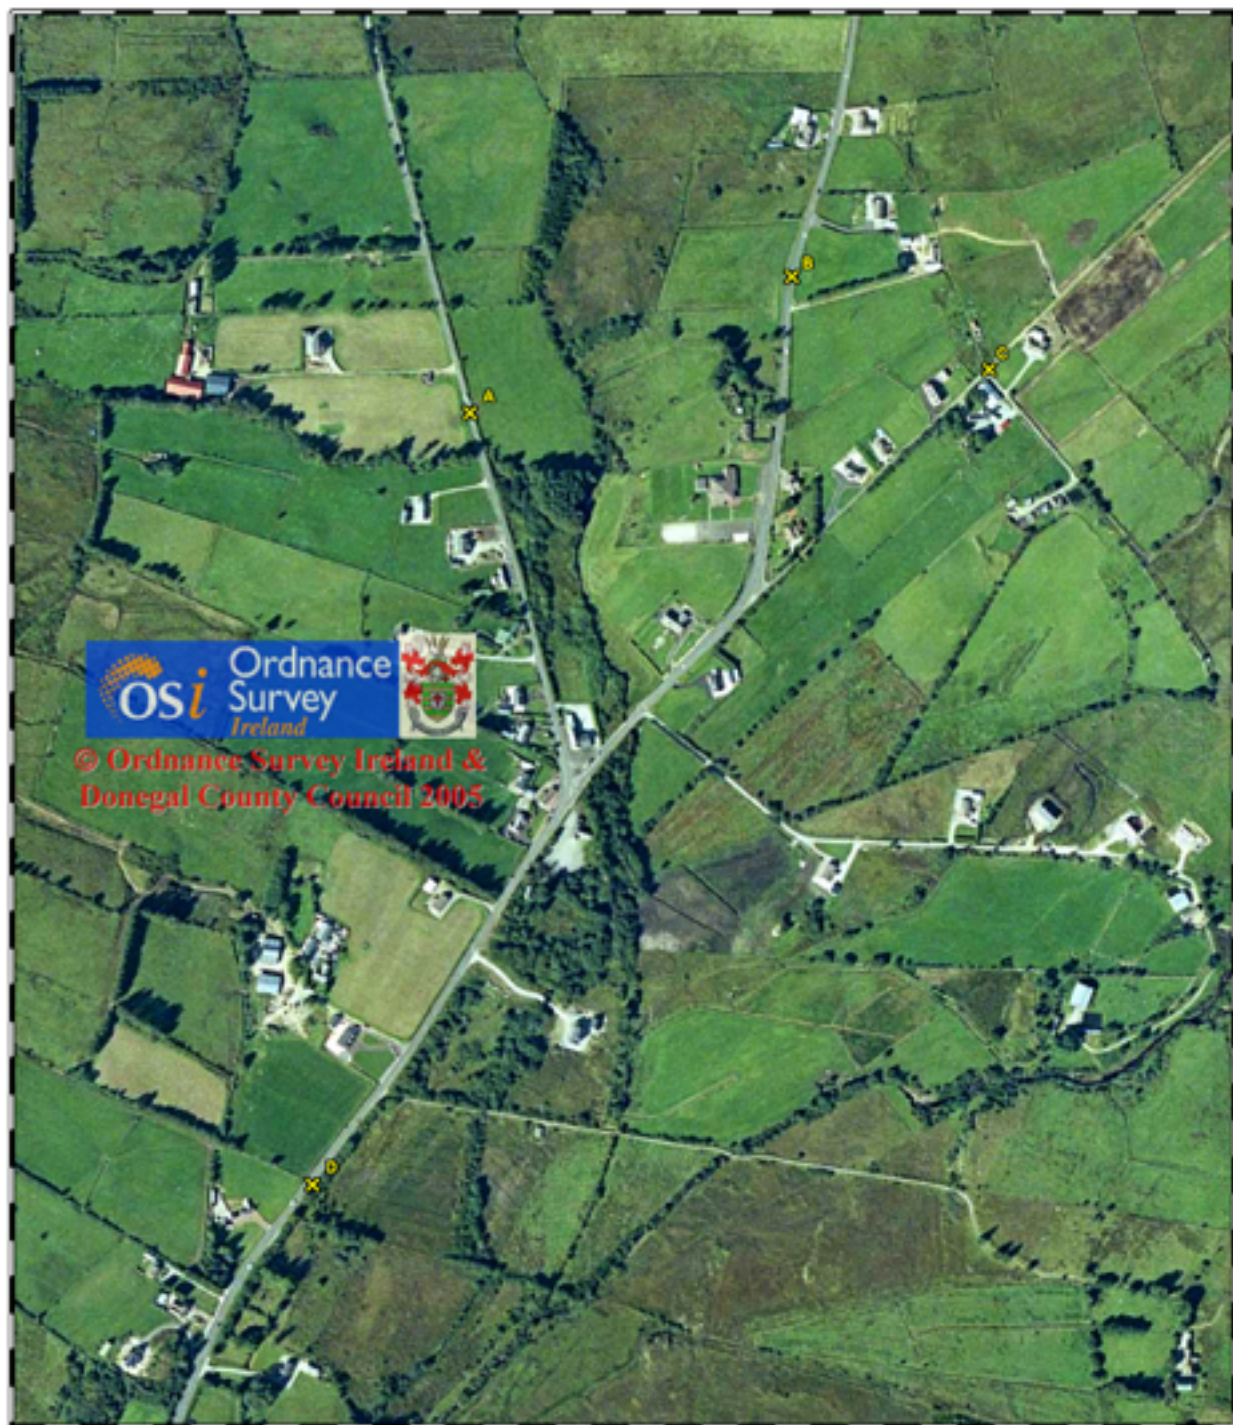

Town and Village Control Point Maps
Pointí Smachtaigh Bhaile agus Stráidbhaile

Drumfries

55

Droim Fraoigh

© Ordnance Survey Ireland &
Donegal County Council 2005

County Donegal Development Plan 2006 - 2012