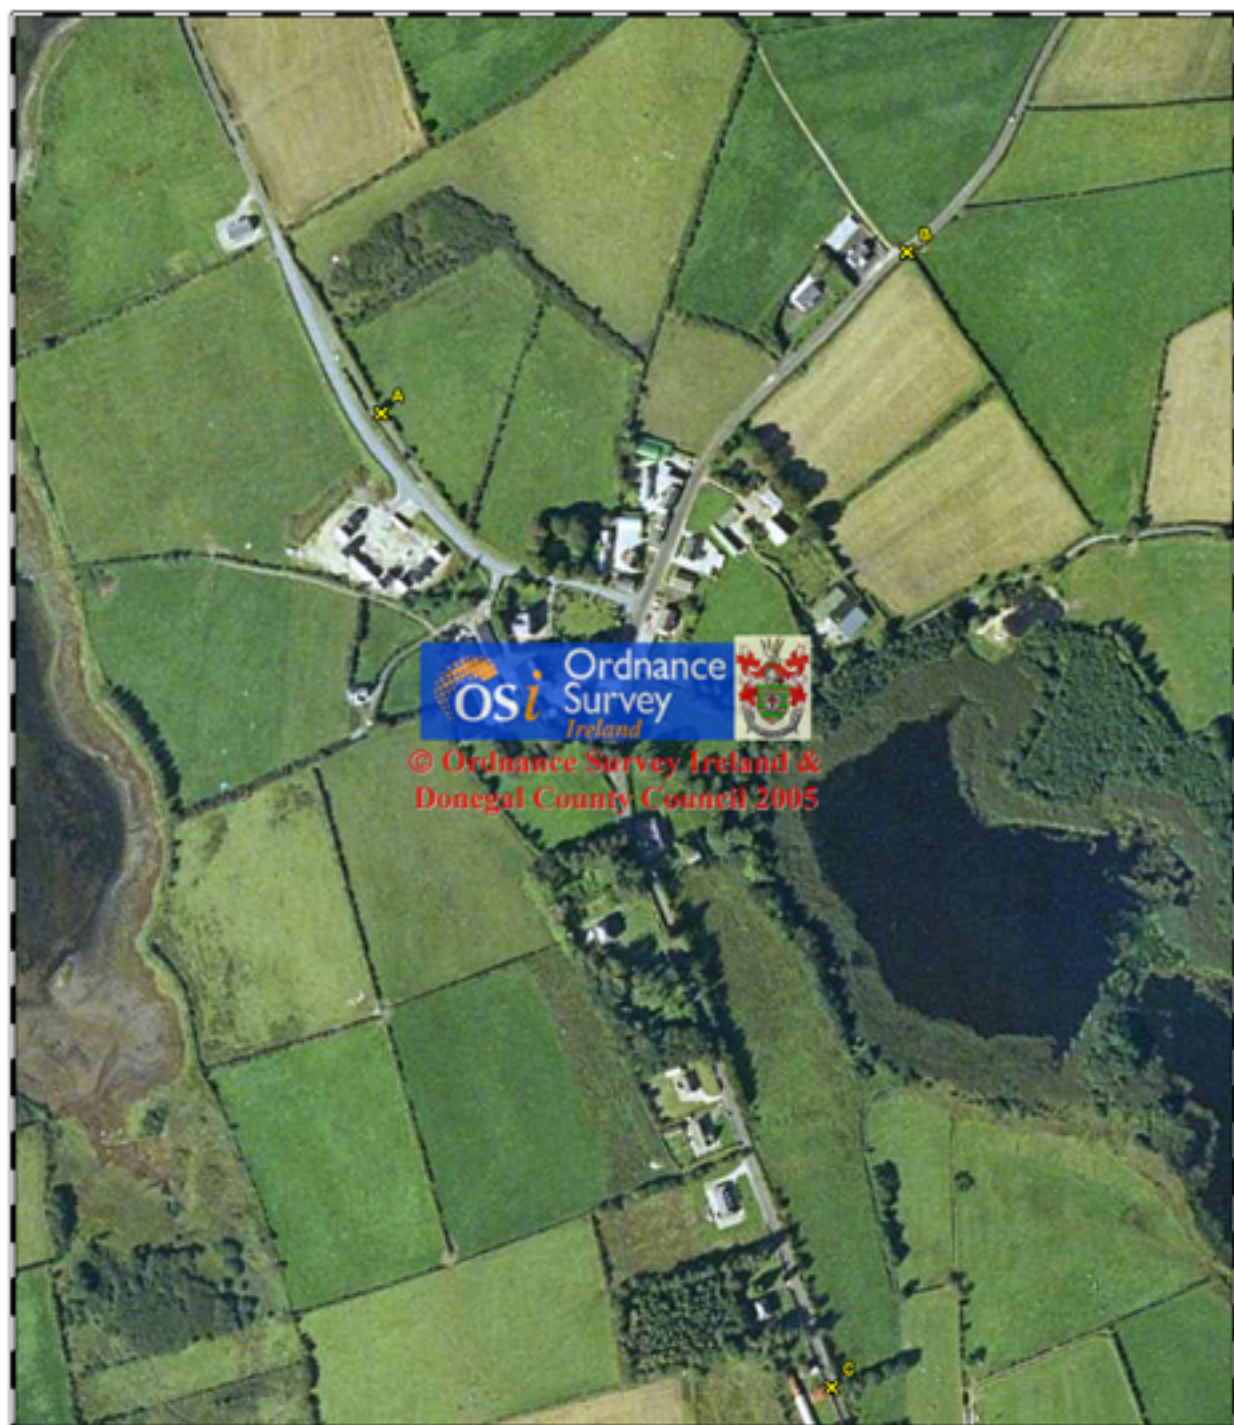

Town and Village Control Point Maps
Pointí Smachtaigh Bhaile agus Stráidbhaile

Tamney

88

An Tamhnaigh

County Donegal Development Plan 2006 - 2012

Plean Forbraíochta Dhún na nGall 2006 - 2012

© Ordnance Survey Ireland
All Rights Reserved
Licence Number 2003/07 CCMA
Donegal County Council