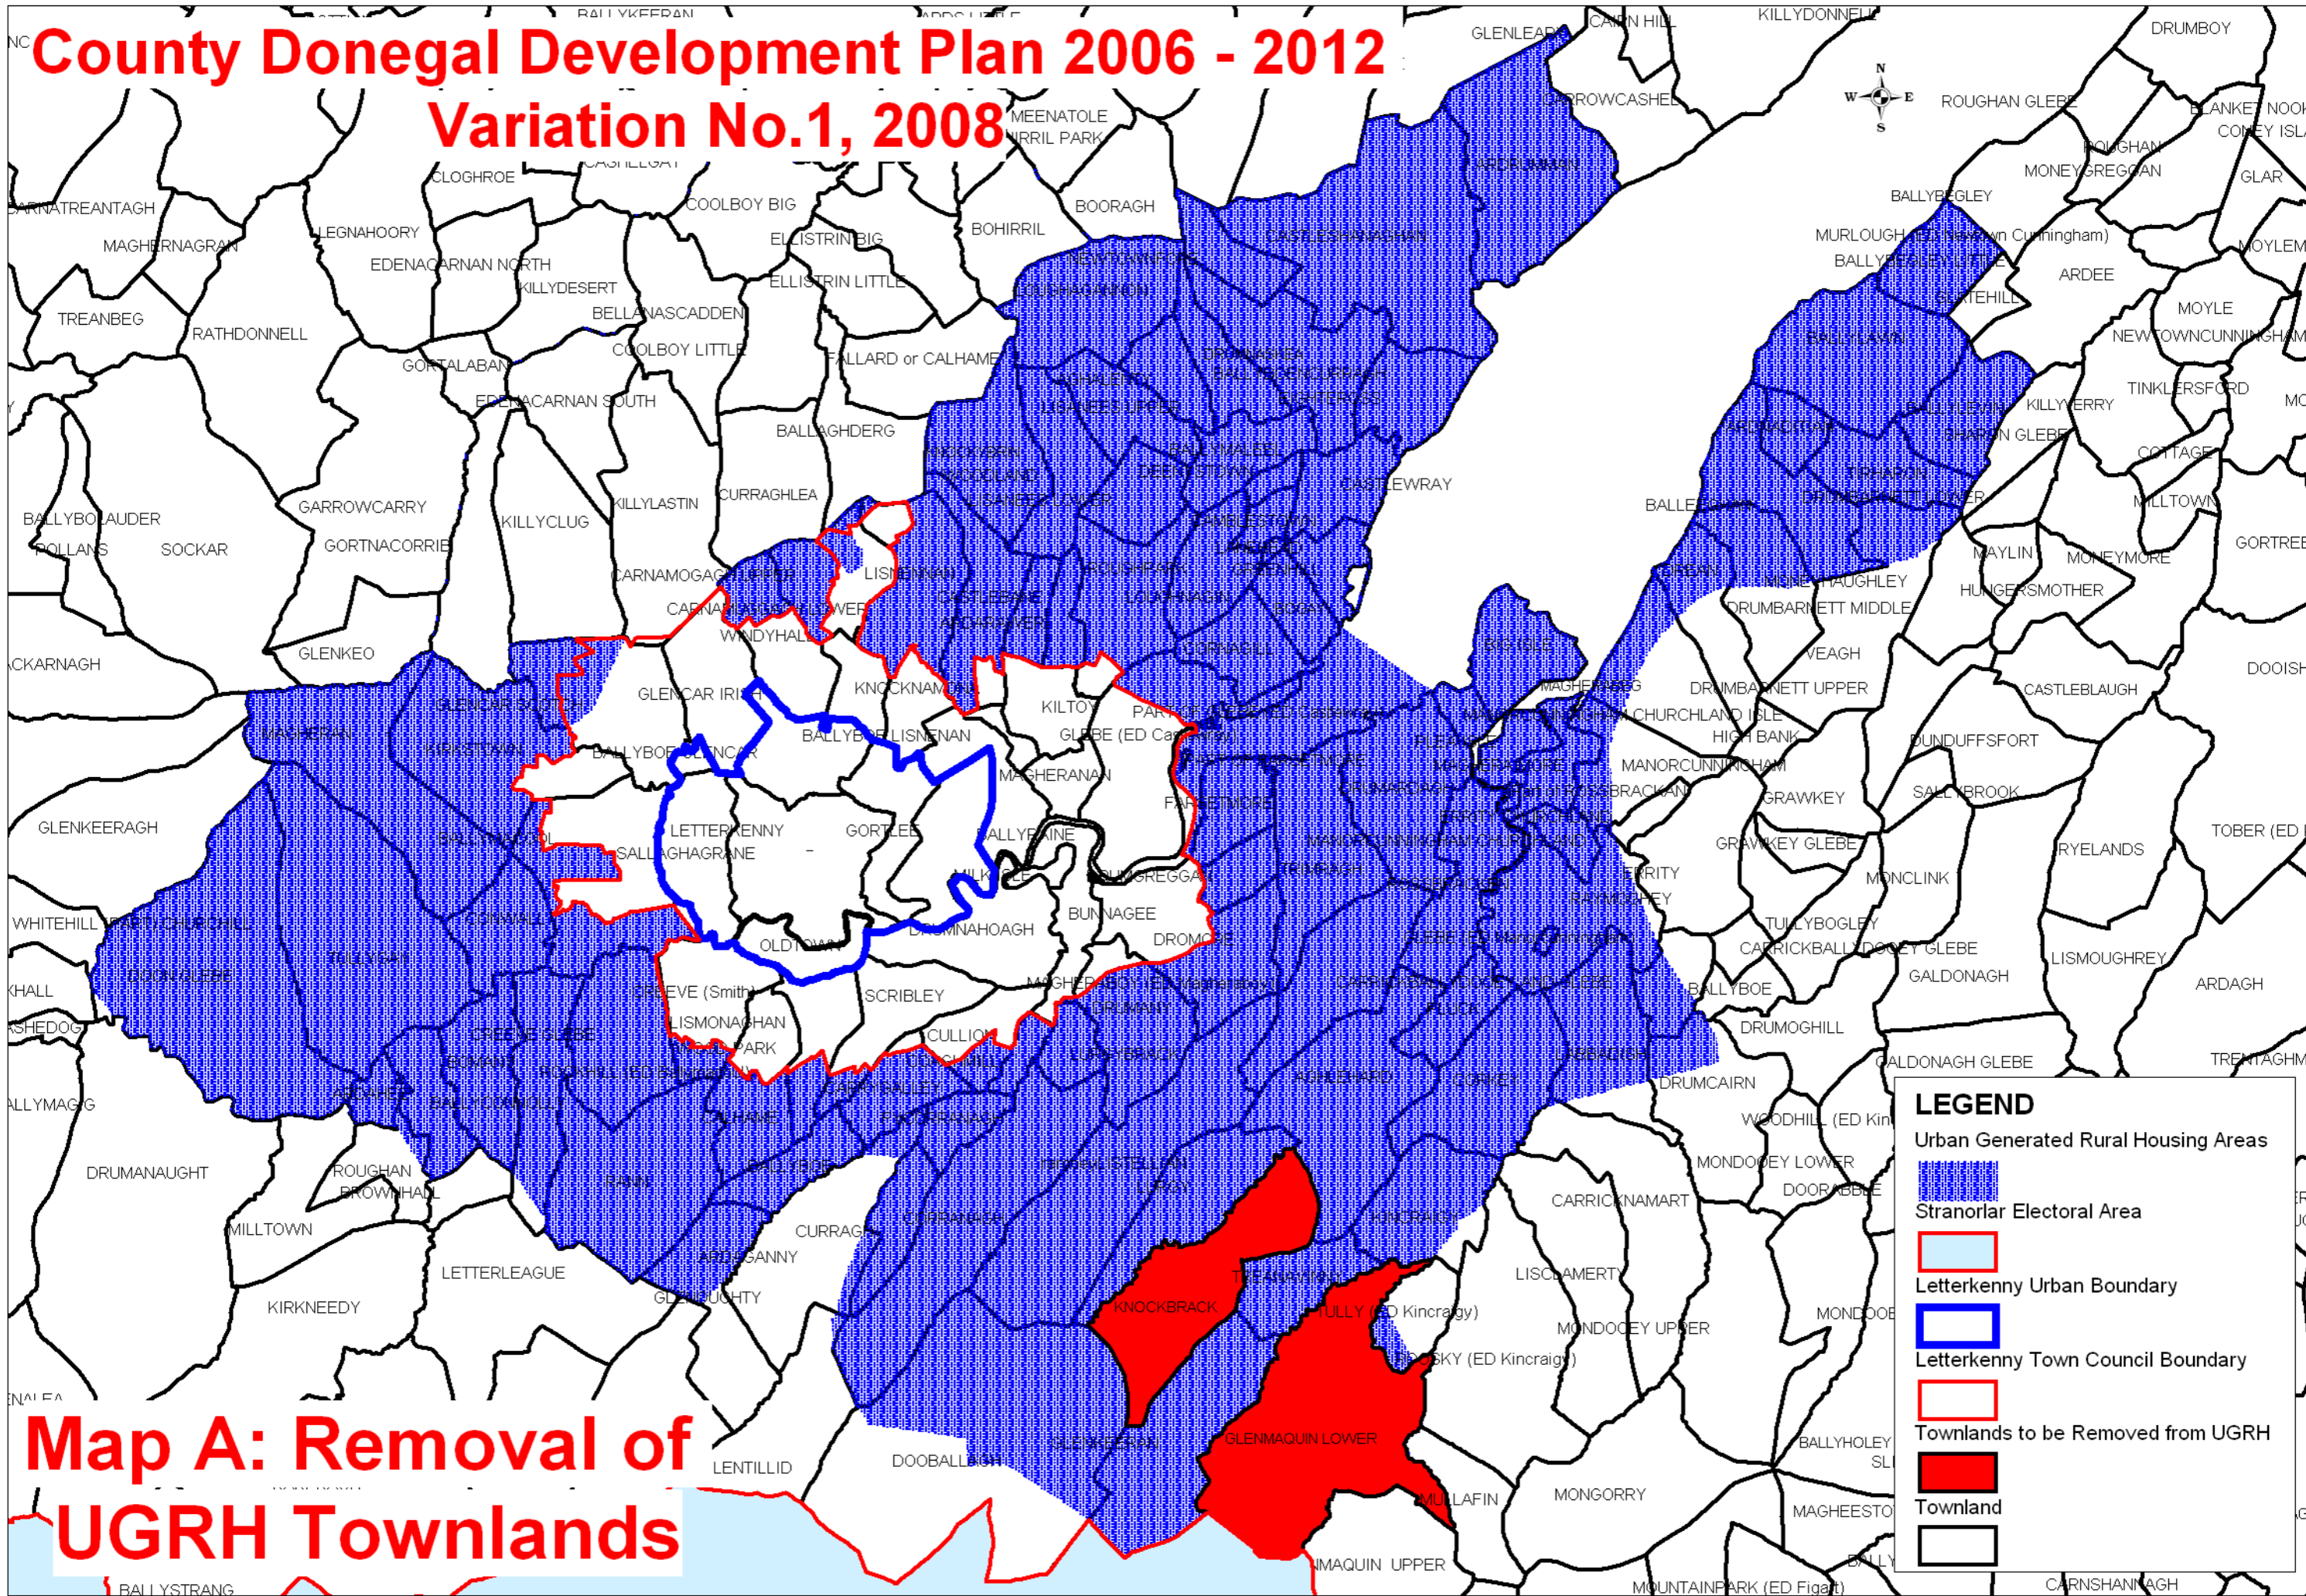

County Donegal Development Plan 2006 - 2012

Variation No.1, 2008

Map A: Removal of UGRH Townlands