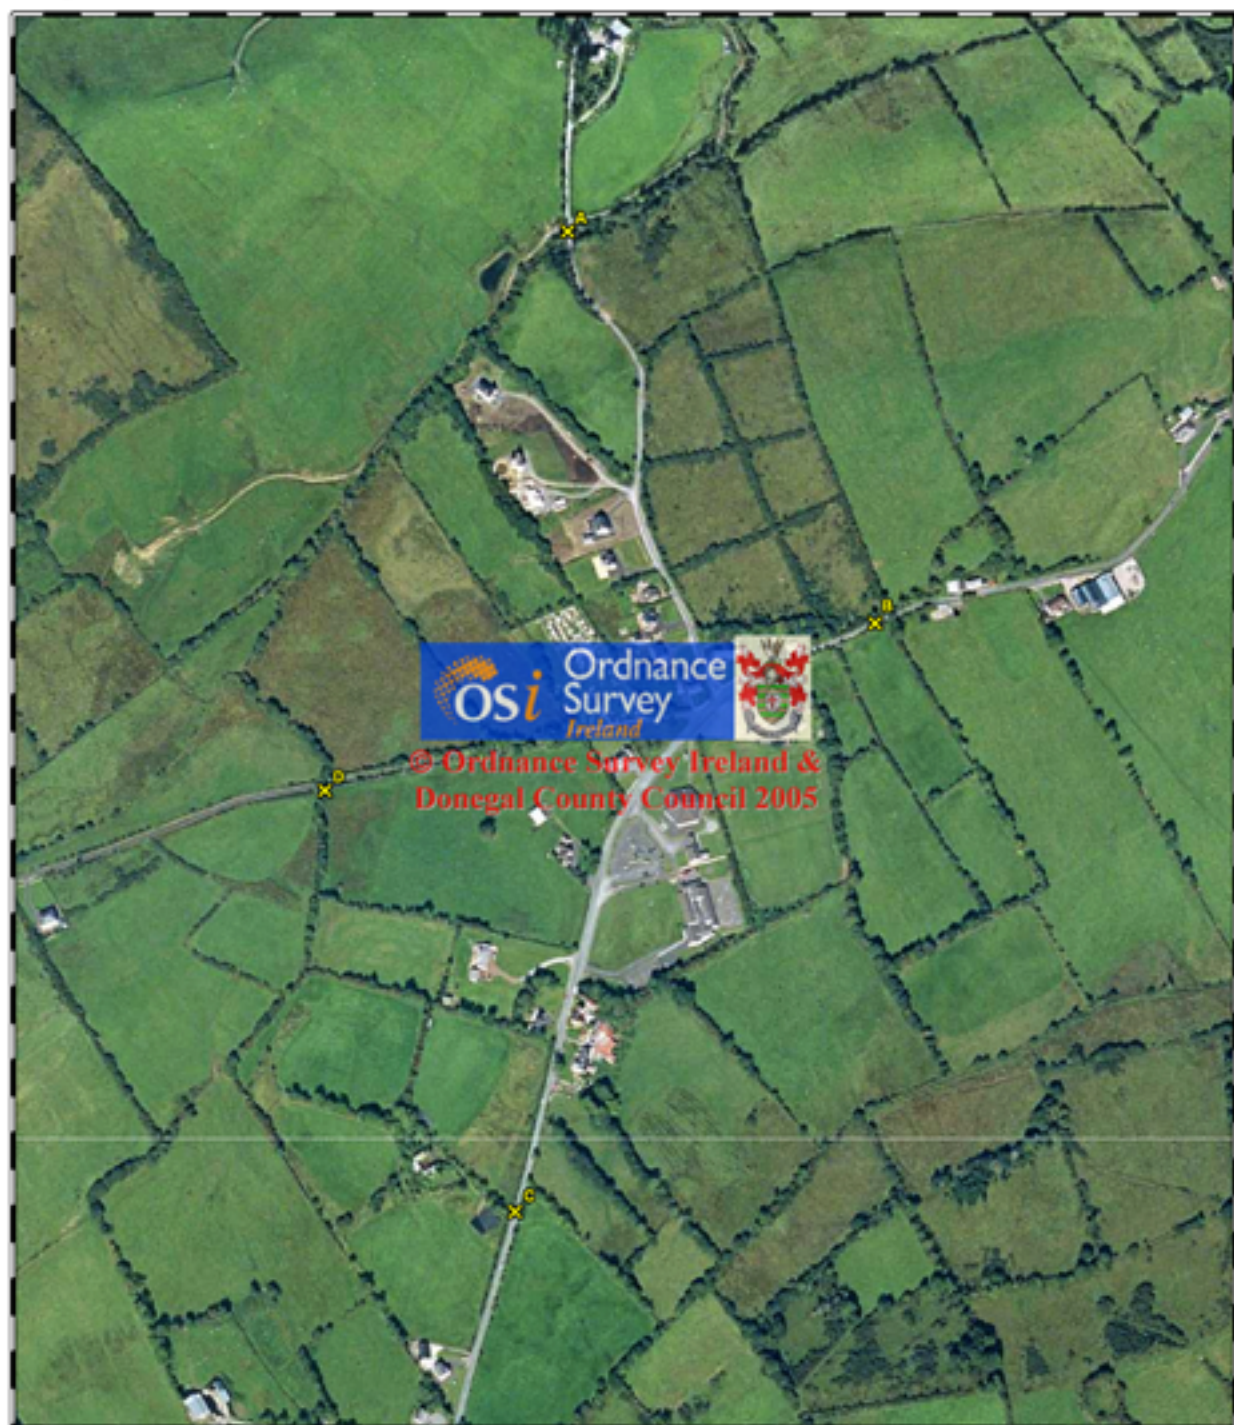

Town and Village Control Point Maps
Pointí Smachtaigh Bhaile agus Stráidbhaile

Killymard

16

Cill na mBard

County Donegal Development Plan 2006 - 2012

Plean Forbraíochta Dhún na nGall 2006 - 2012

© Ordnance Survey Ireland
All Rights Reserved
Licence Number 2003/07 CCMA
Donegal County Council