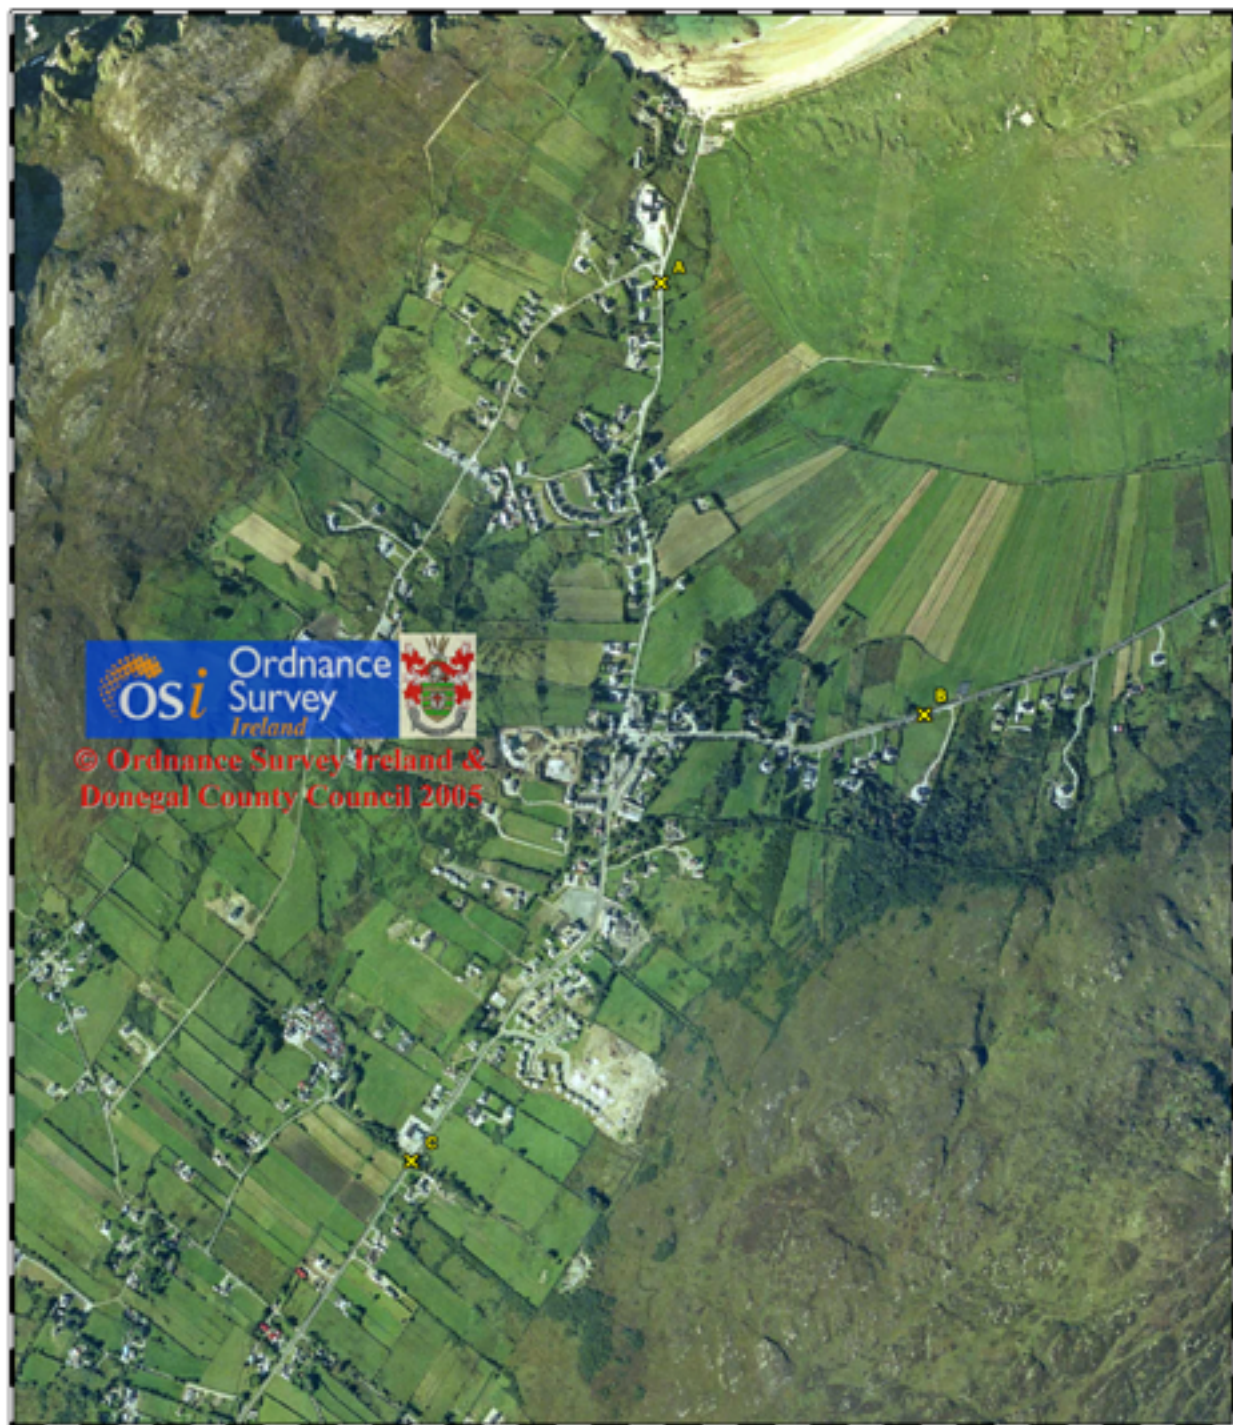

Town and Village Control Point Maps
Pointí Smachtaigh Bhaile agus Stráidbhaile

Ballyliffin

48

Baile Lifin

County Donegal Development Plan 2006 - 2012

Plean Forbraíochta Dhún na nGall 2006 - 2012

© Ordnance Survey Ireland
All Rights Reserved
Licence Number 2003/07 CCMA
Donegal County Council