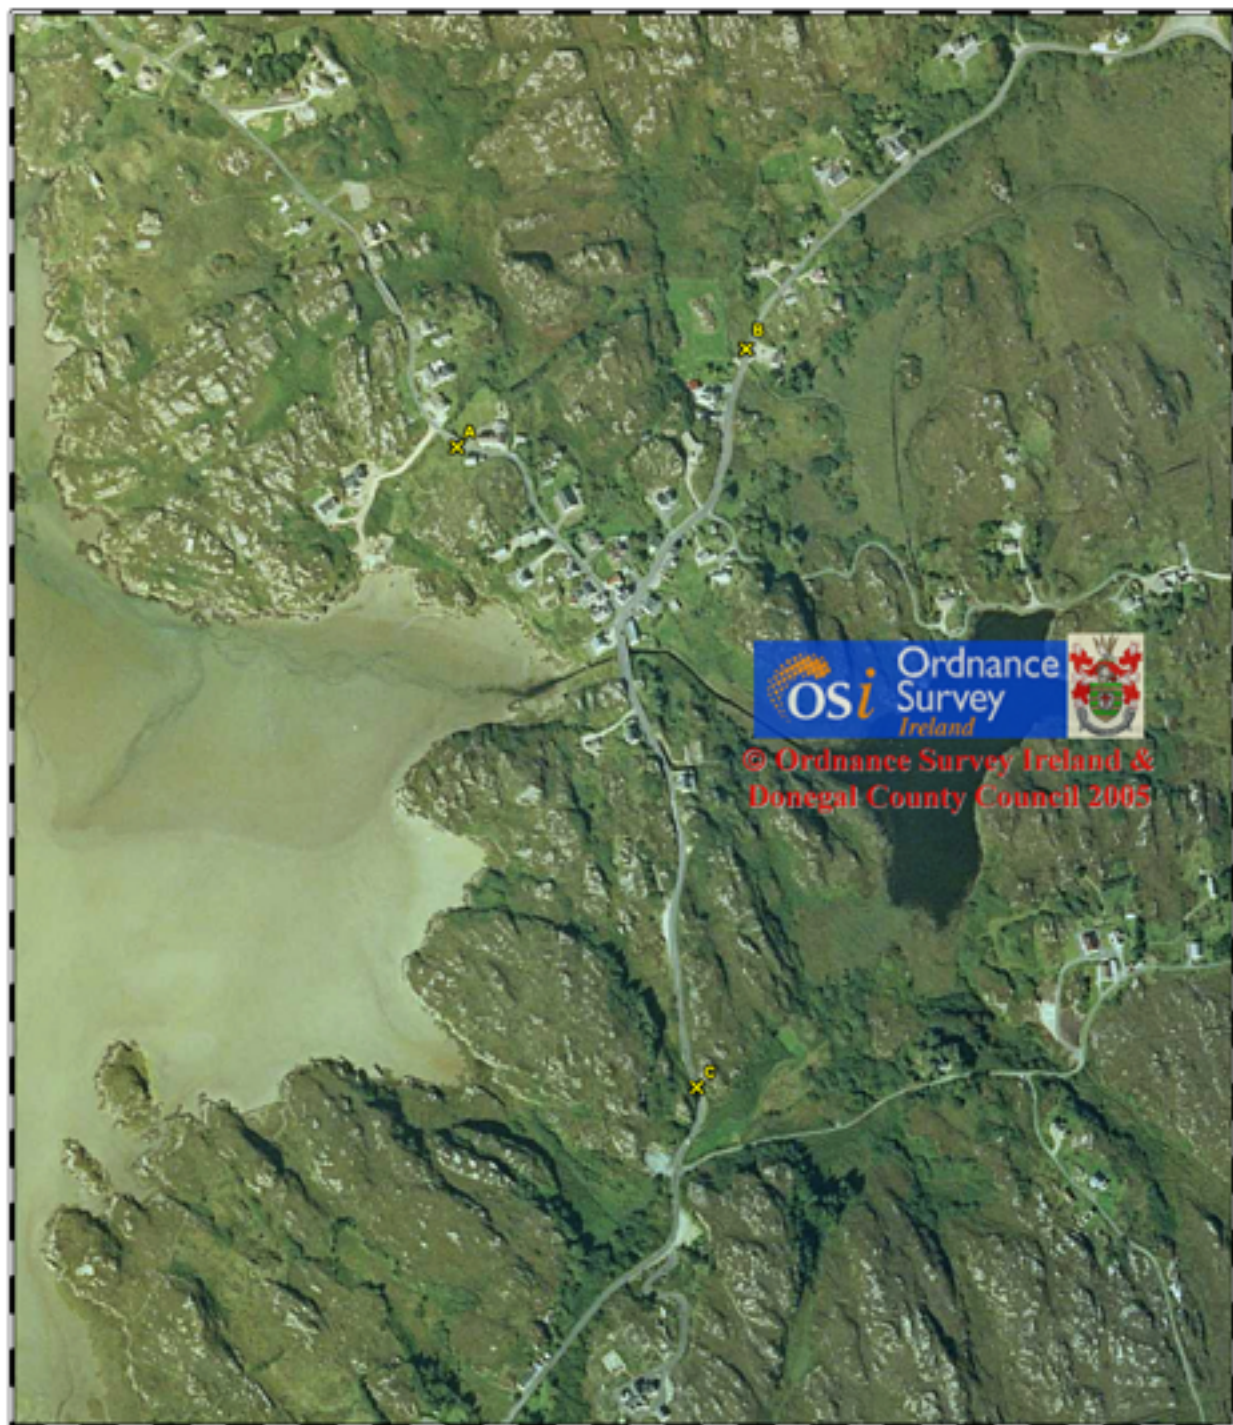

Town and Village Control Point Maps
Pointí Smachtaigh Bhaile agus Stráidbhaile

Kincaslough

38

Cionn Caslach

County Donegal Development Plan 2006 - 2012

Plean Forbraíochta Dhún na nGall 2006 - 2012

© Ordnance Survey Ireland
All Rights Reserved
Licence Number 2003/07 CCMA
Donegal County Council