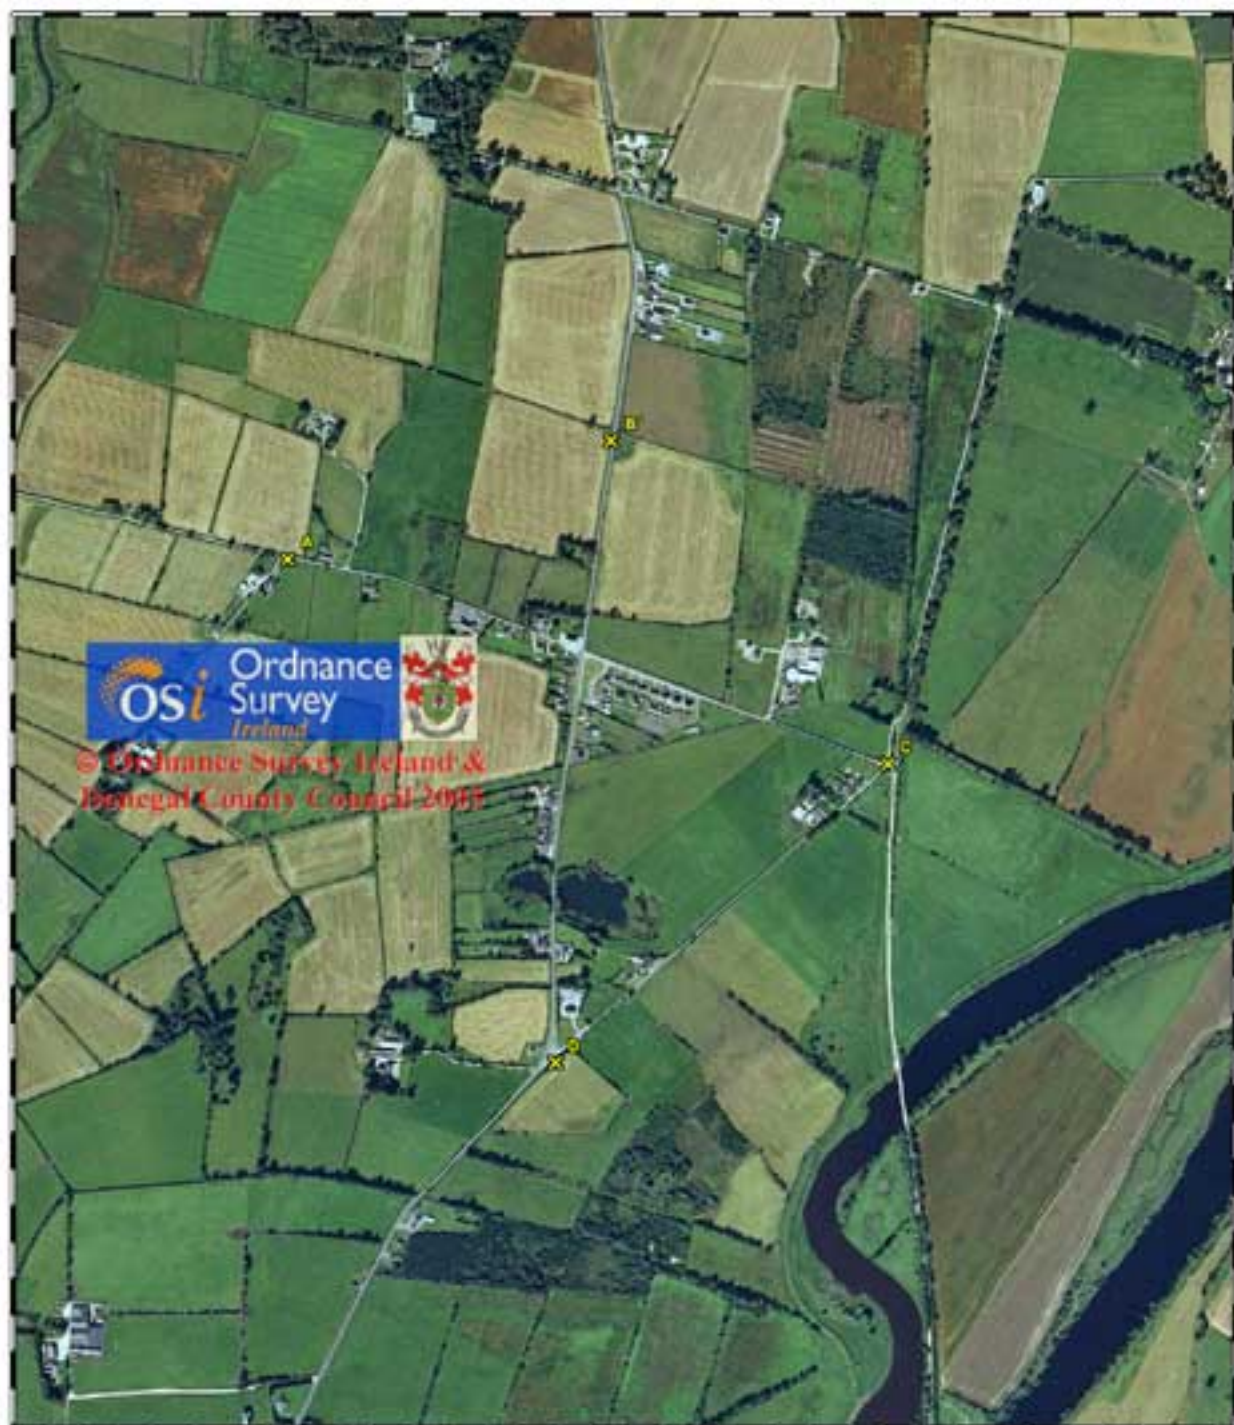

Town and Village Control Point Maps  
Pointi Smachtaigh Bhaile agus Stráidbhaile

Porthall

72

Poirt Halla

County Donegal Development Plan 2006 - 2012

Plean Forbraíochta Dhún na nGall 2006 - 2012

© Ordnance Survey Ireland  
All Rights Reserved  
Licence Number 2003/07 CCMA  
Donegal County Council