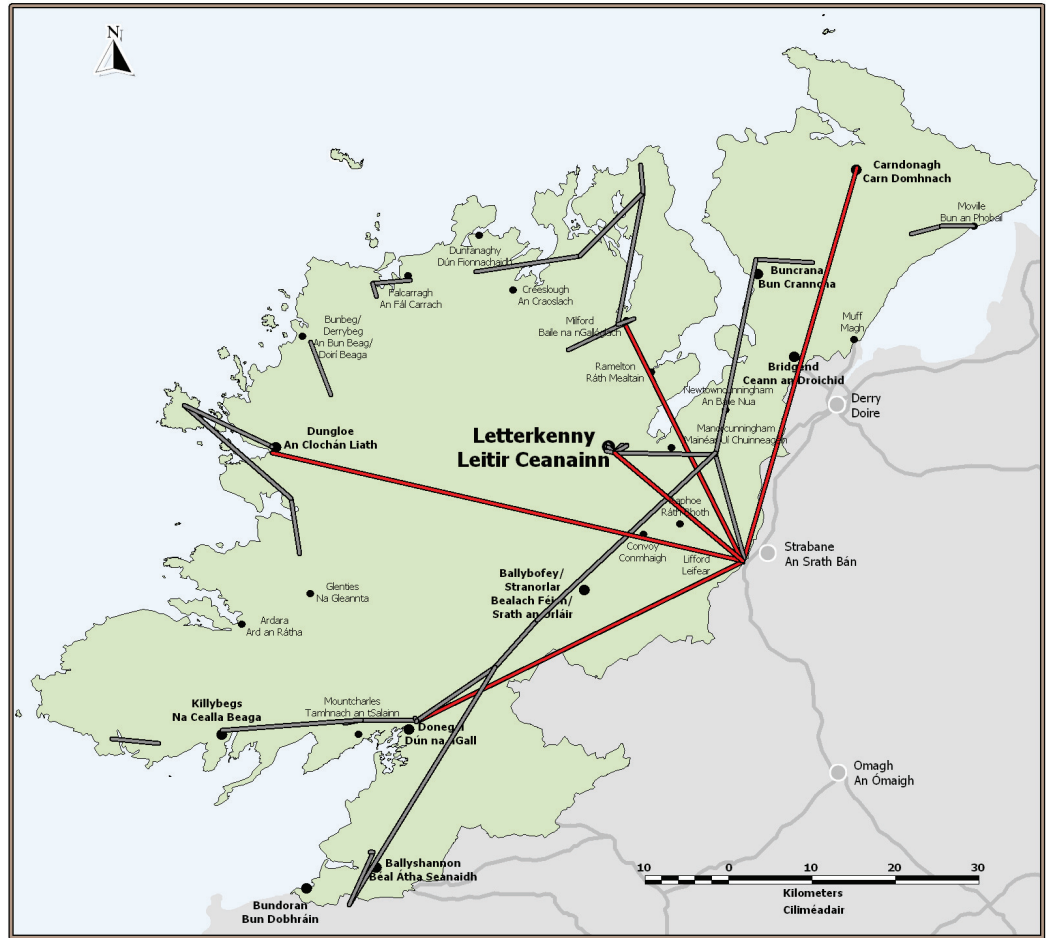

**County Donegal
Development Plan
2012 - 2018**

**Plean Forbartha
Contae Dhúin na nGall
2012 - 2018**

Map 6 / Léarscáil 6

**Major ICT Wireless Network
(Line of Sight)
Mórlíonra ICT gan Sreang
(Line Amhairc)**

- Wireless Routes
  Bealaí gan sreang
- Public Service Centre
- Wide Area Network
  Gréasán Achair Flairisigh
  an Ionad Seibhise Pobail