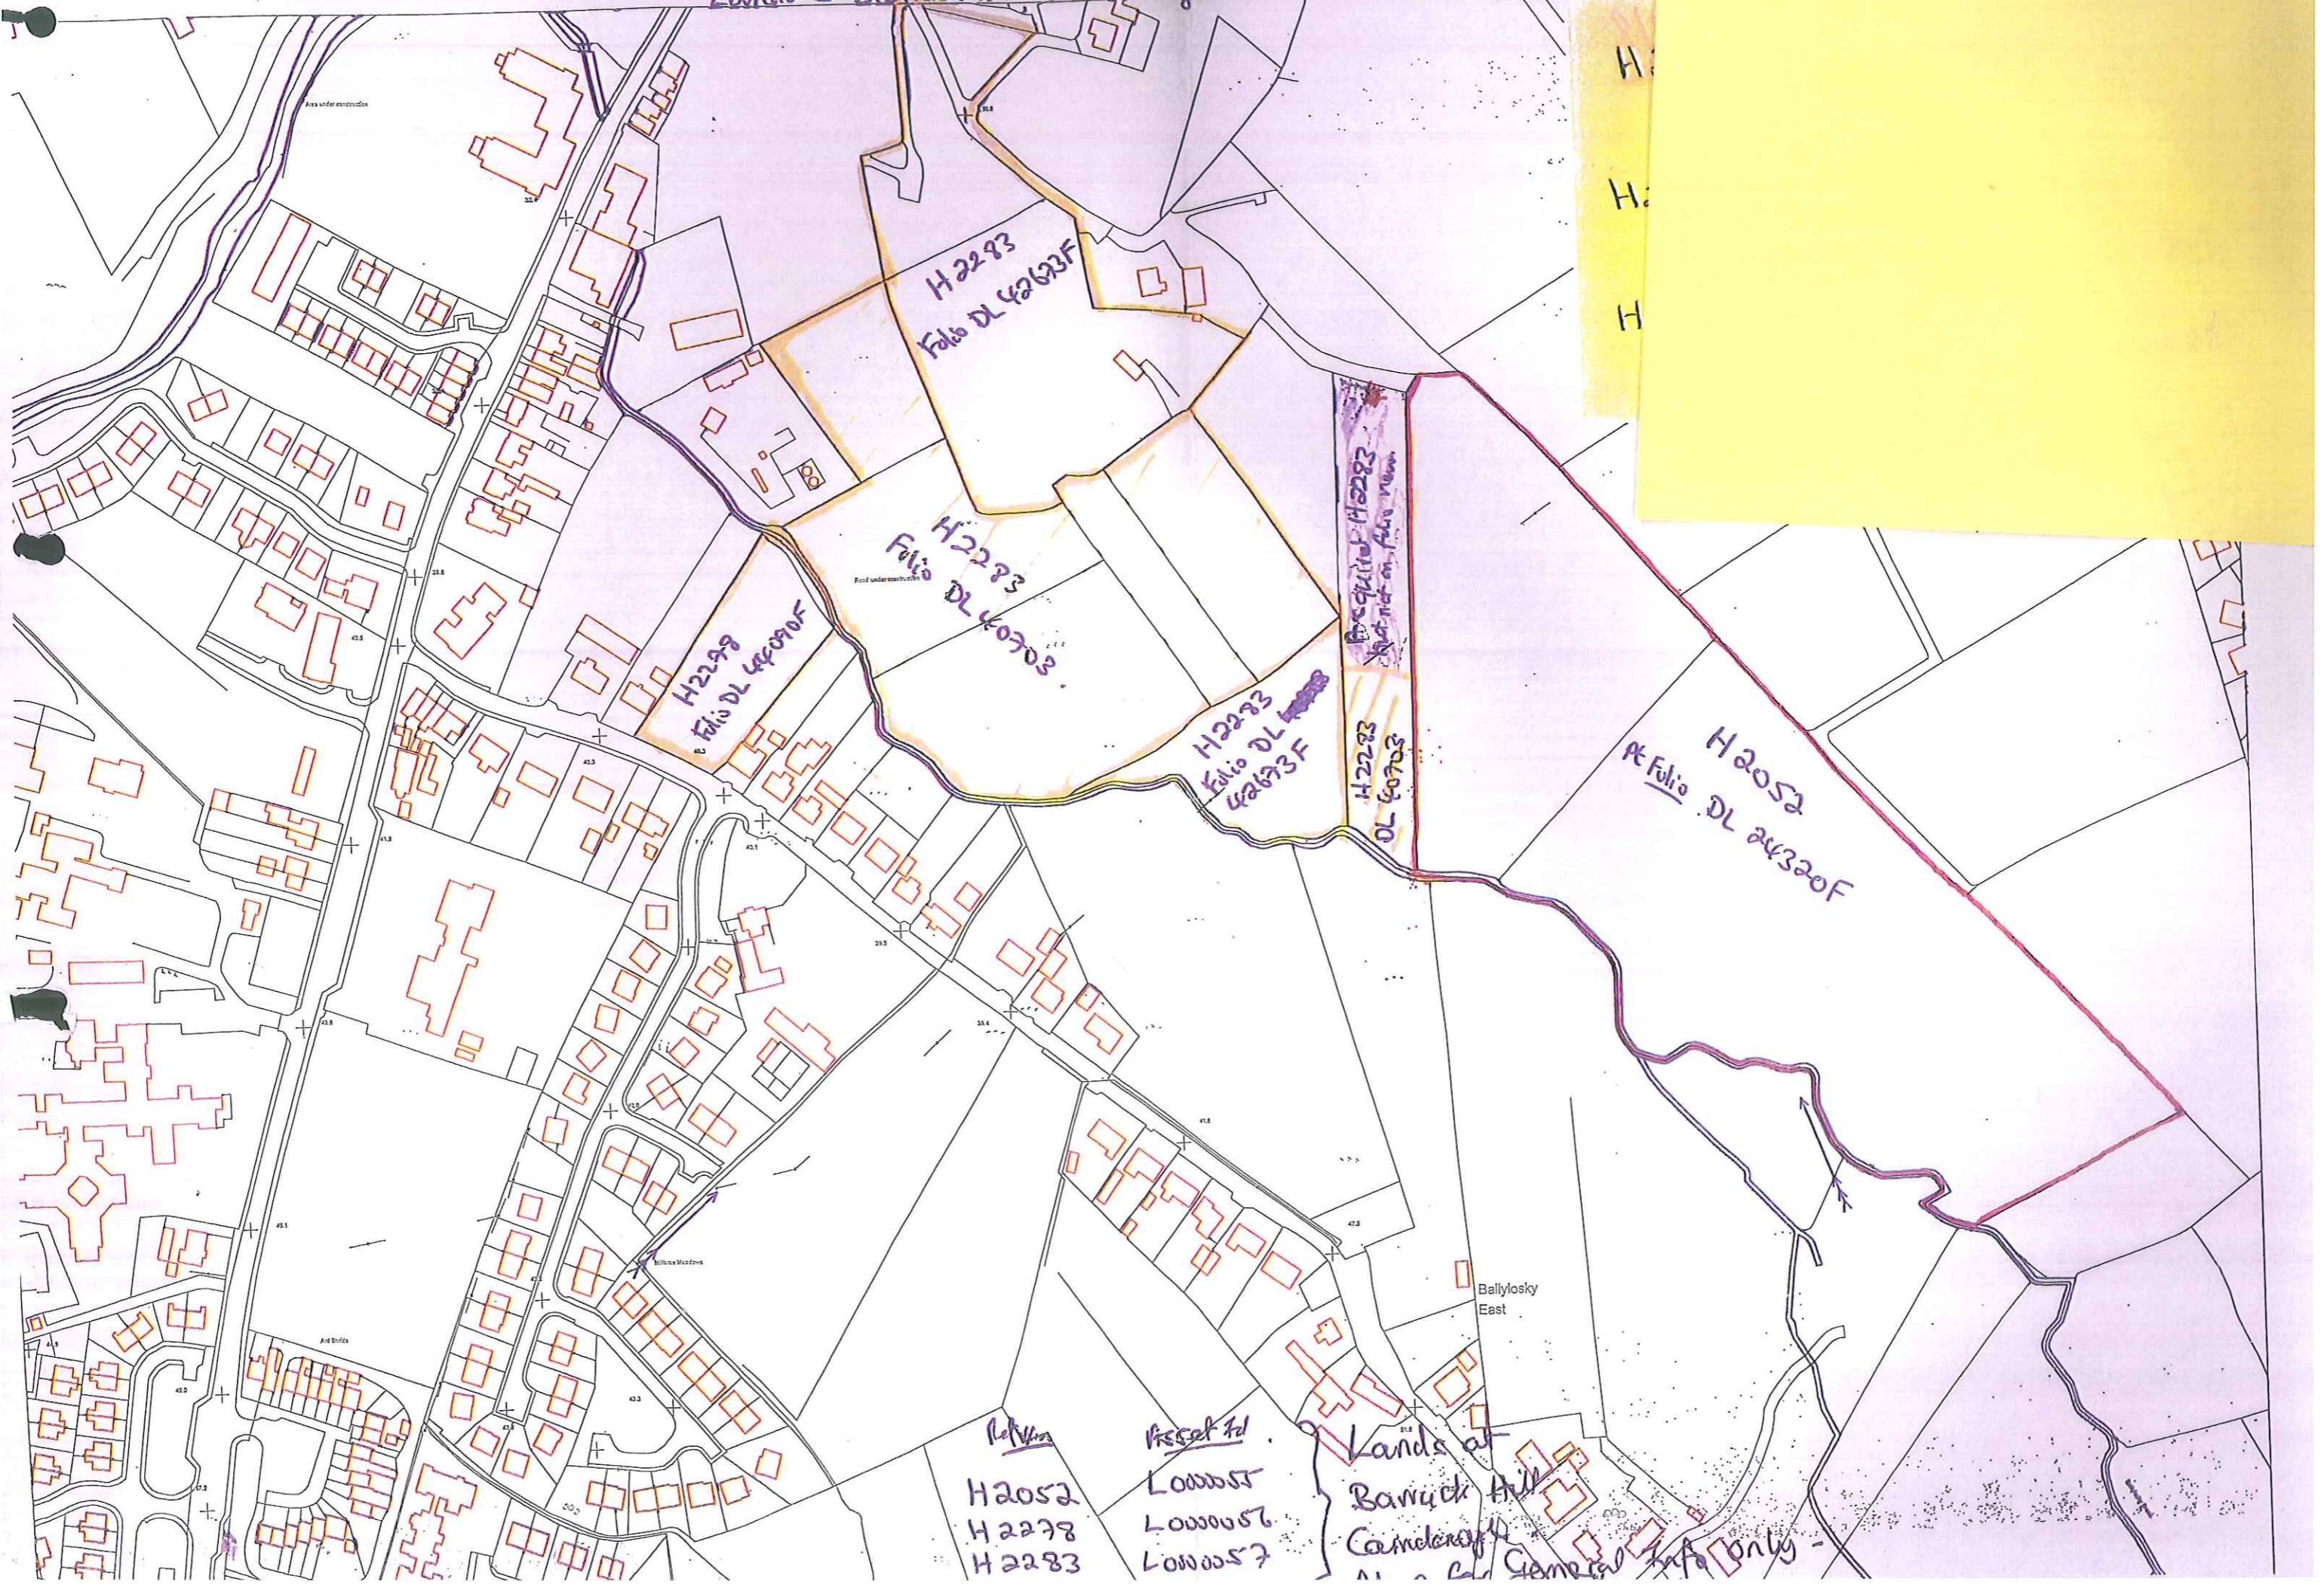

Lands @ Bannock Hill Camd cragl. 3/11/2010

H
H
H

H2283
Folio DL 42623F

H2283
Folio DL 40703

H2298
Folio DL 44090F

H2283
Folio DL 42623F

H2283
DL 40703
Requires H2283
part not on folio map

H2052
Folio DL 244320F

Ref: H2052
H2278
H2283

Prescribed
L000055
L000056
L000057

Lands at
Bannock Hill
Camden
General info only