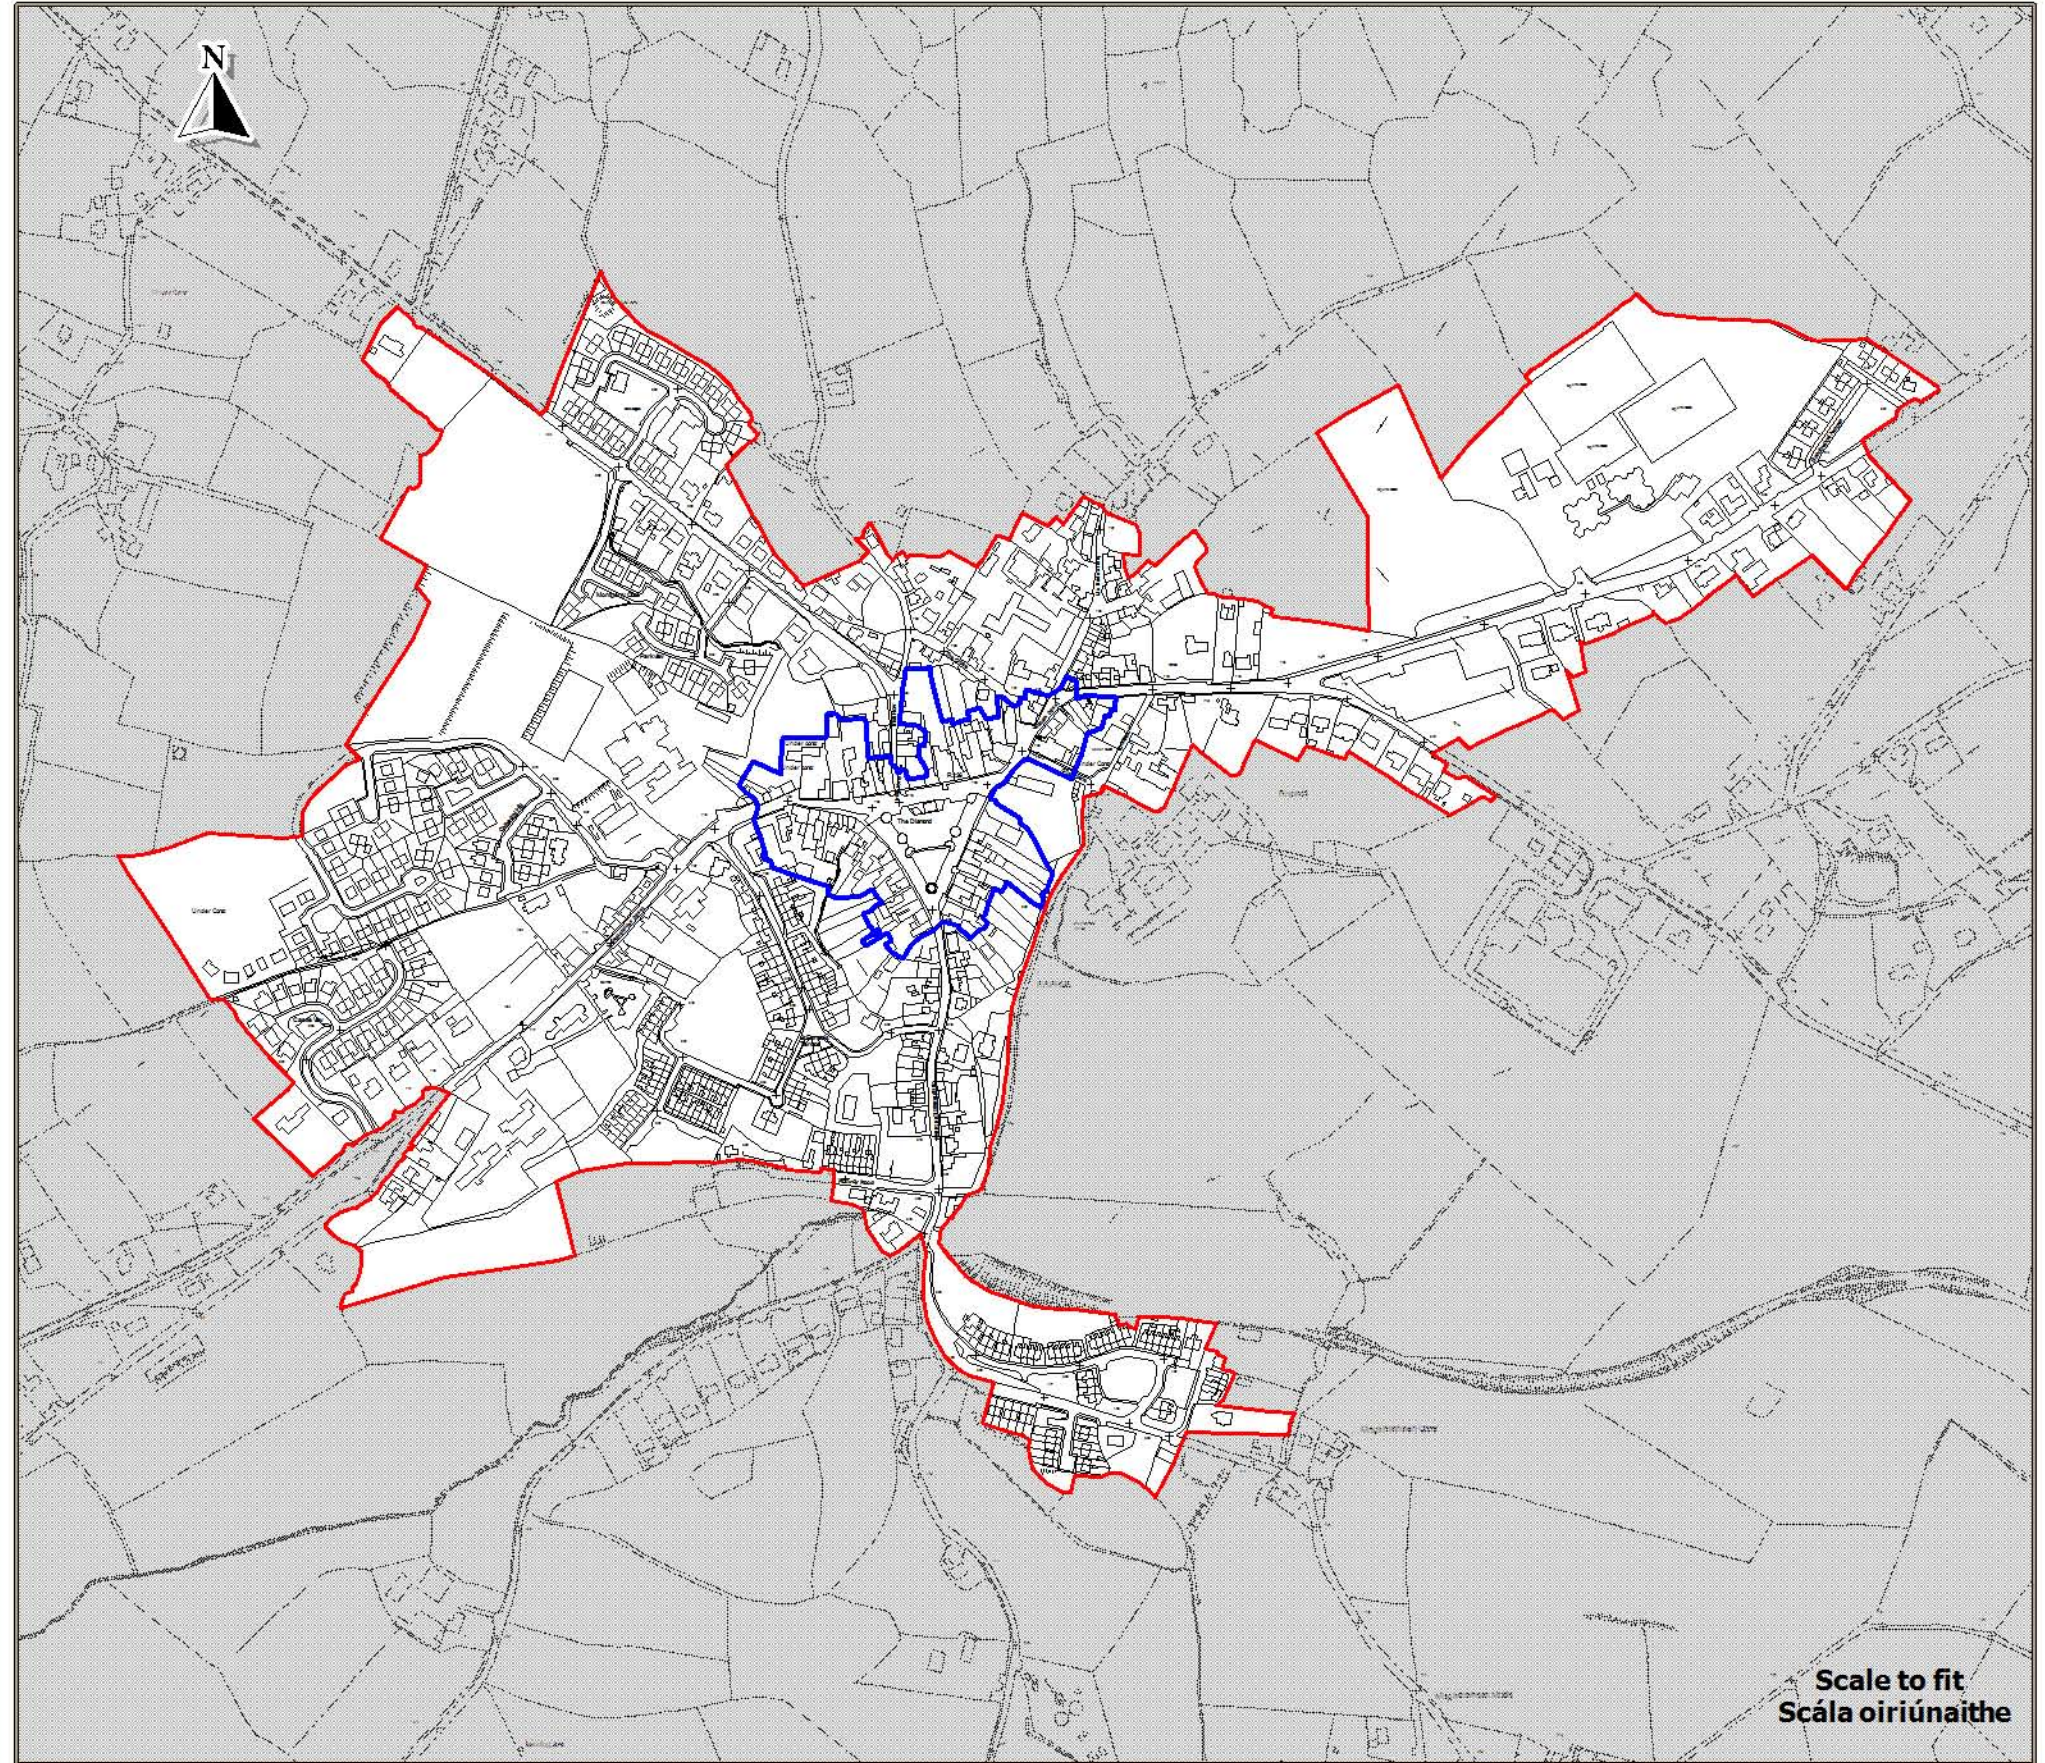

**Draft County Donegal
Development Plan
2018 - 2024**

**Dréacht Plean Forbartha
Contae Dhún na nGall
2018 - 2024**

Layer 2B - Map 15.21
Sraith 2B - Léarscáil 15.21

**Raphoe
Ráth Bhoth**

Settlement Framework
Creat Lonnaíochta

- Settlement Envelopes
  Imchlúdaigh Lonnaíochta
- Town Centre
  Lár an Bhaile

Scale to fit
Scála oiriúnaithe

Ordnance Survey Ireland data reproduced under OSI Licence Number 2017/02/CCMA/Donagall County Council. Unauthorised reproduction infringes Ordnance Survey Ireland and Government of Ireland copyright. Ordnance Survey Ireland, 2017. Donegal County Council, 2017.

Sonraí de chuid Shuirbhéireacht Ordnáis Éireann arna atáirgeadh faoi Uimhir Cheadúnais SOÉ 2017/02/CCMA Comhairle Contae Dhún na nGall. Má dhéantar é seo a atáirgeadh gan údarás, sáróidh sé cóipcheart Shuirbhéireacht Ordnáis Éireann agus Rialtas na hÉireann. Shuirbhéireacht Ordnáis Éireann, 2017. Comhairle Contae Dhún na nGall, 2017.