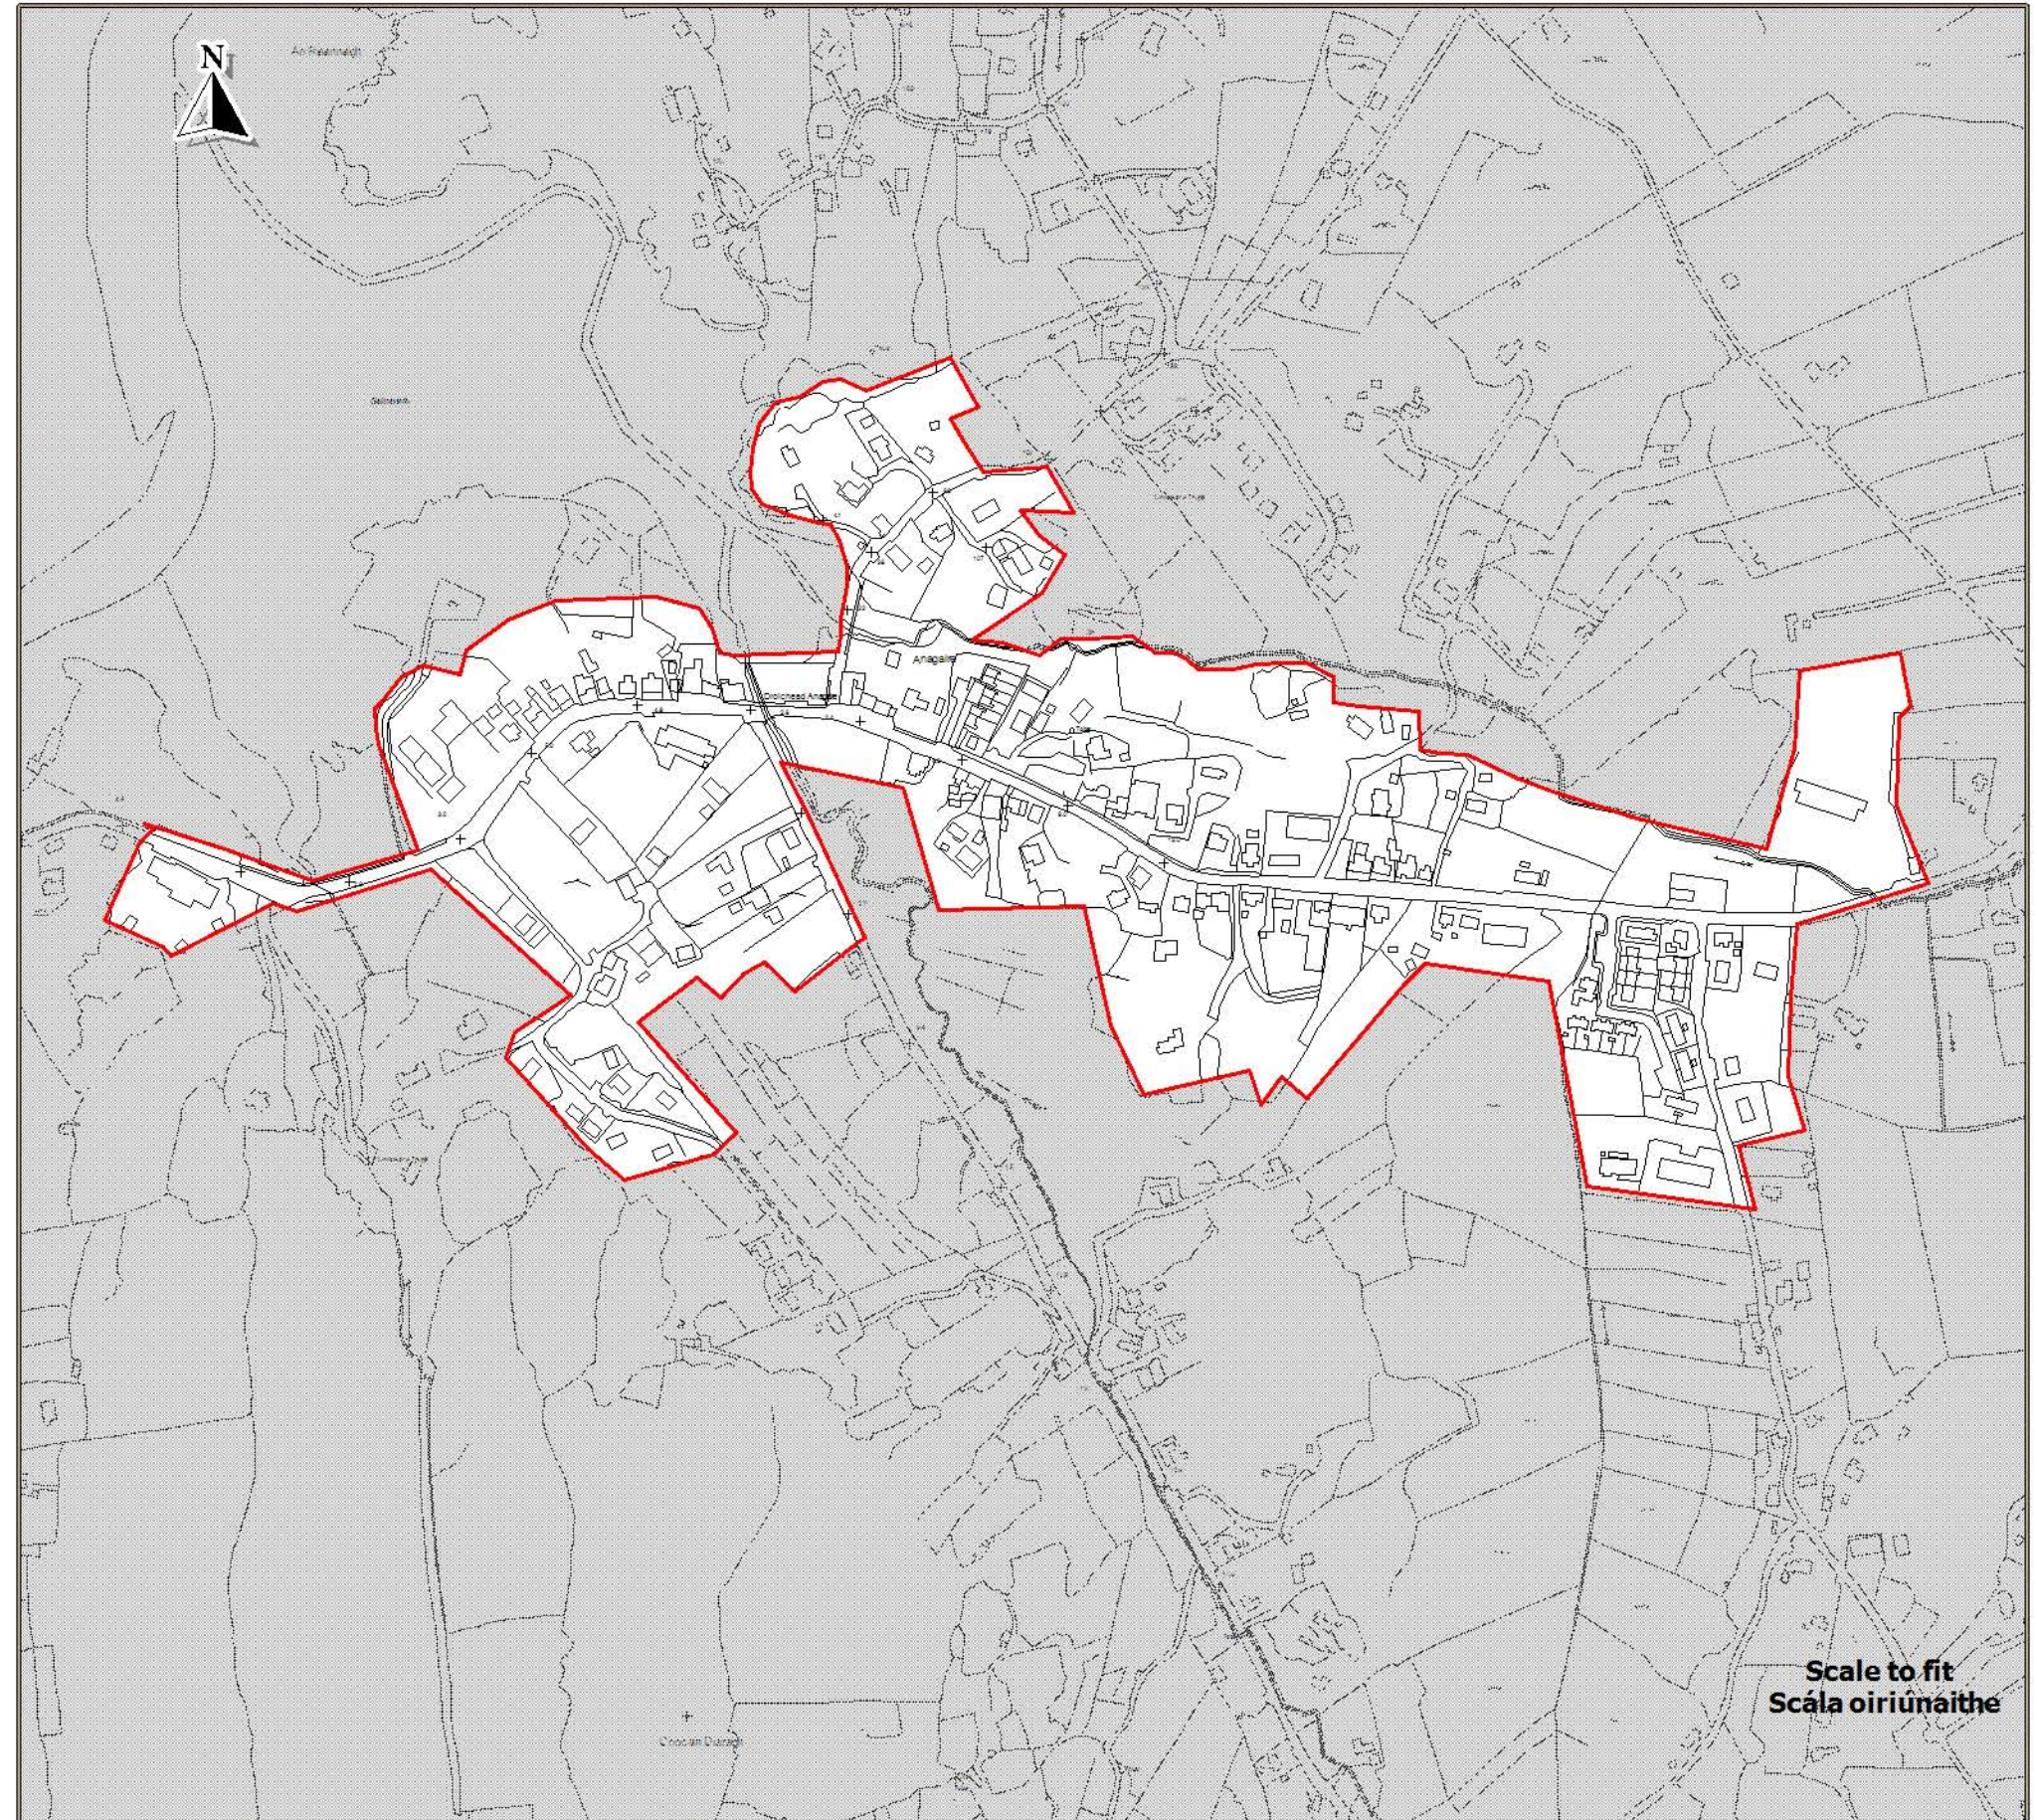

**Draft County Donegal  
Development Plan  
2018 - 2024**

**Plean Forbartha  
Contae Dhún na nGall  
2018 - 2024**

Layer 3 - Map 15.22  
Sraith 3 - Léarscáil 15.22

**Annagary  
Anagaire**

Settlement Framework  
Creatlach Lonnaíochta

 Settlement Boundary  
Teorainn Lonnaíochta

Source - Donegal County Council  
Foinse - Comhairle Chontae Dhún na nGall

Ordnance Survey Ireland data reproduced under OSI Licence Number 2017/02/CCMA/Donnegal County Council. Unauthorised reproduction infringes Ordnance Survey Ireland and Government of Ireland copyright. Ordnance Survey Ireland, 2017. Donegal County Council, 2017.

To be read in conjunction with relevant accompanying text contained in the front section of this appendix as well as other relevant objectives & policies of the CDP.

Le Léamh i gcomhar leis an téacs ábhartha tionlacain atá chun tosaigh sa chuid seo den aguisín chomh math le cuspóir agus beartais ábhartha eile sa PFC.