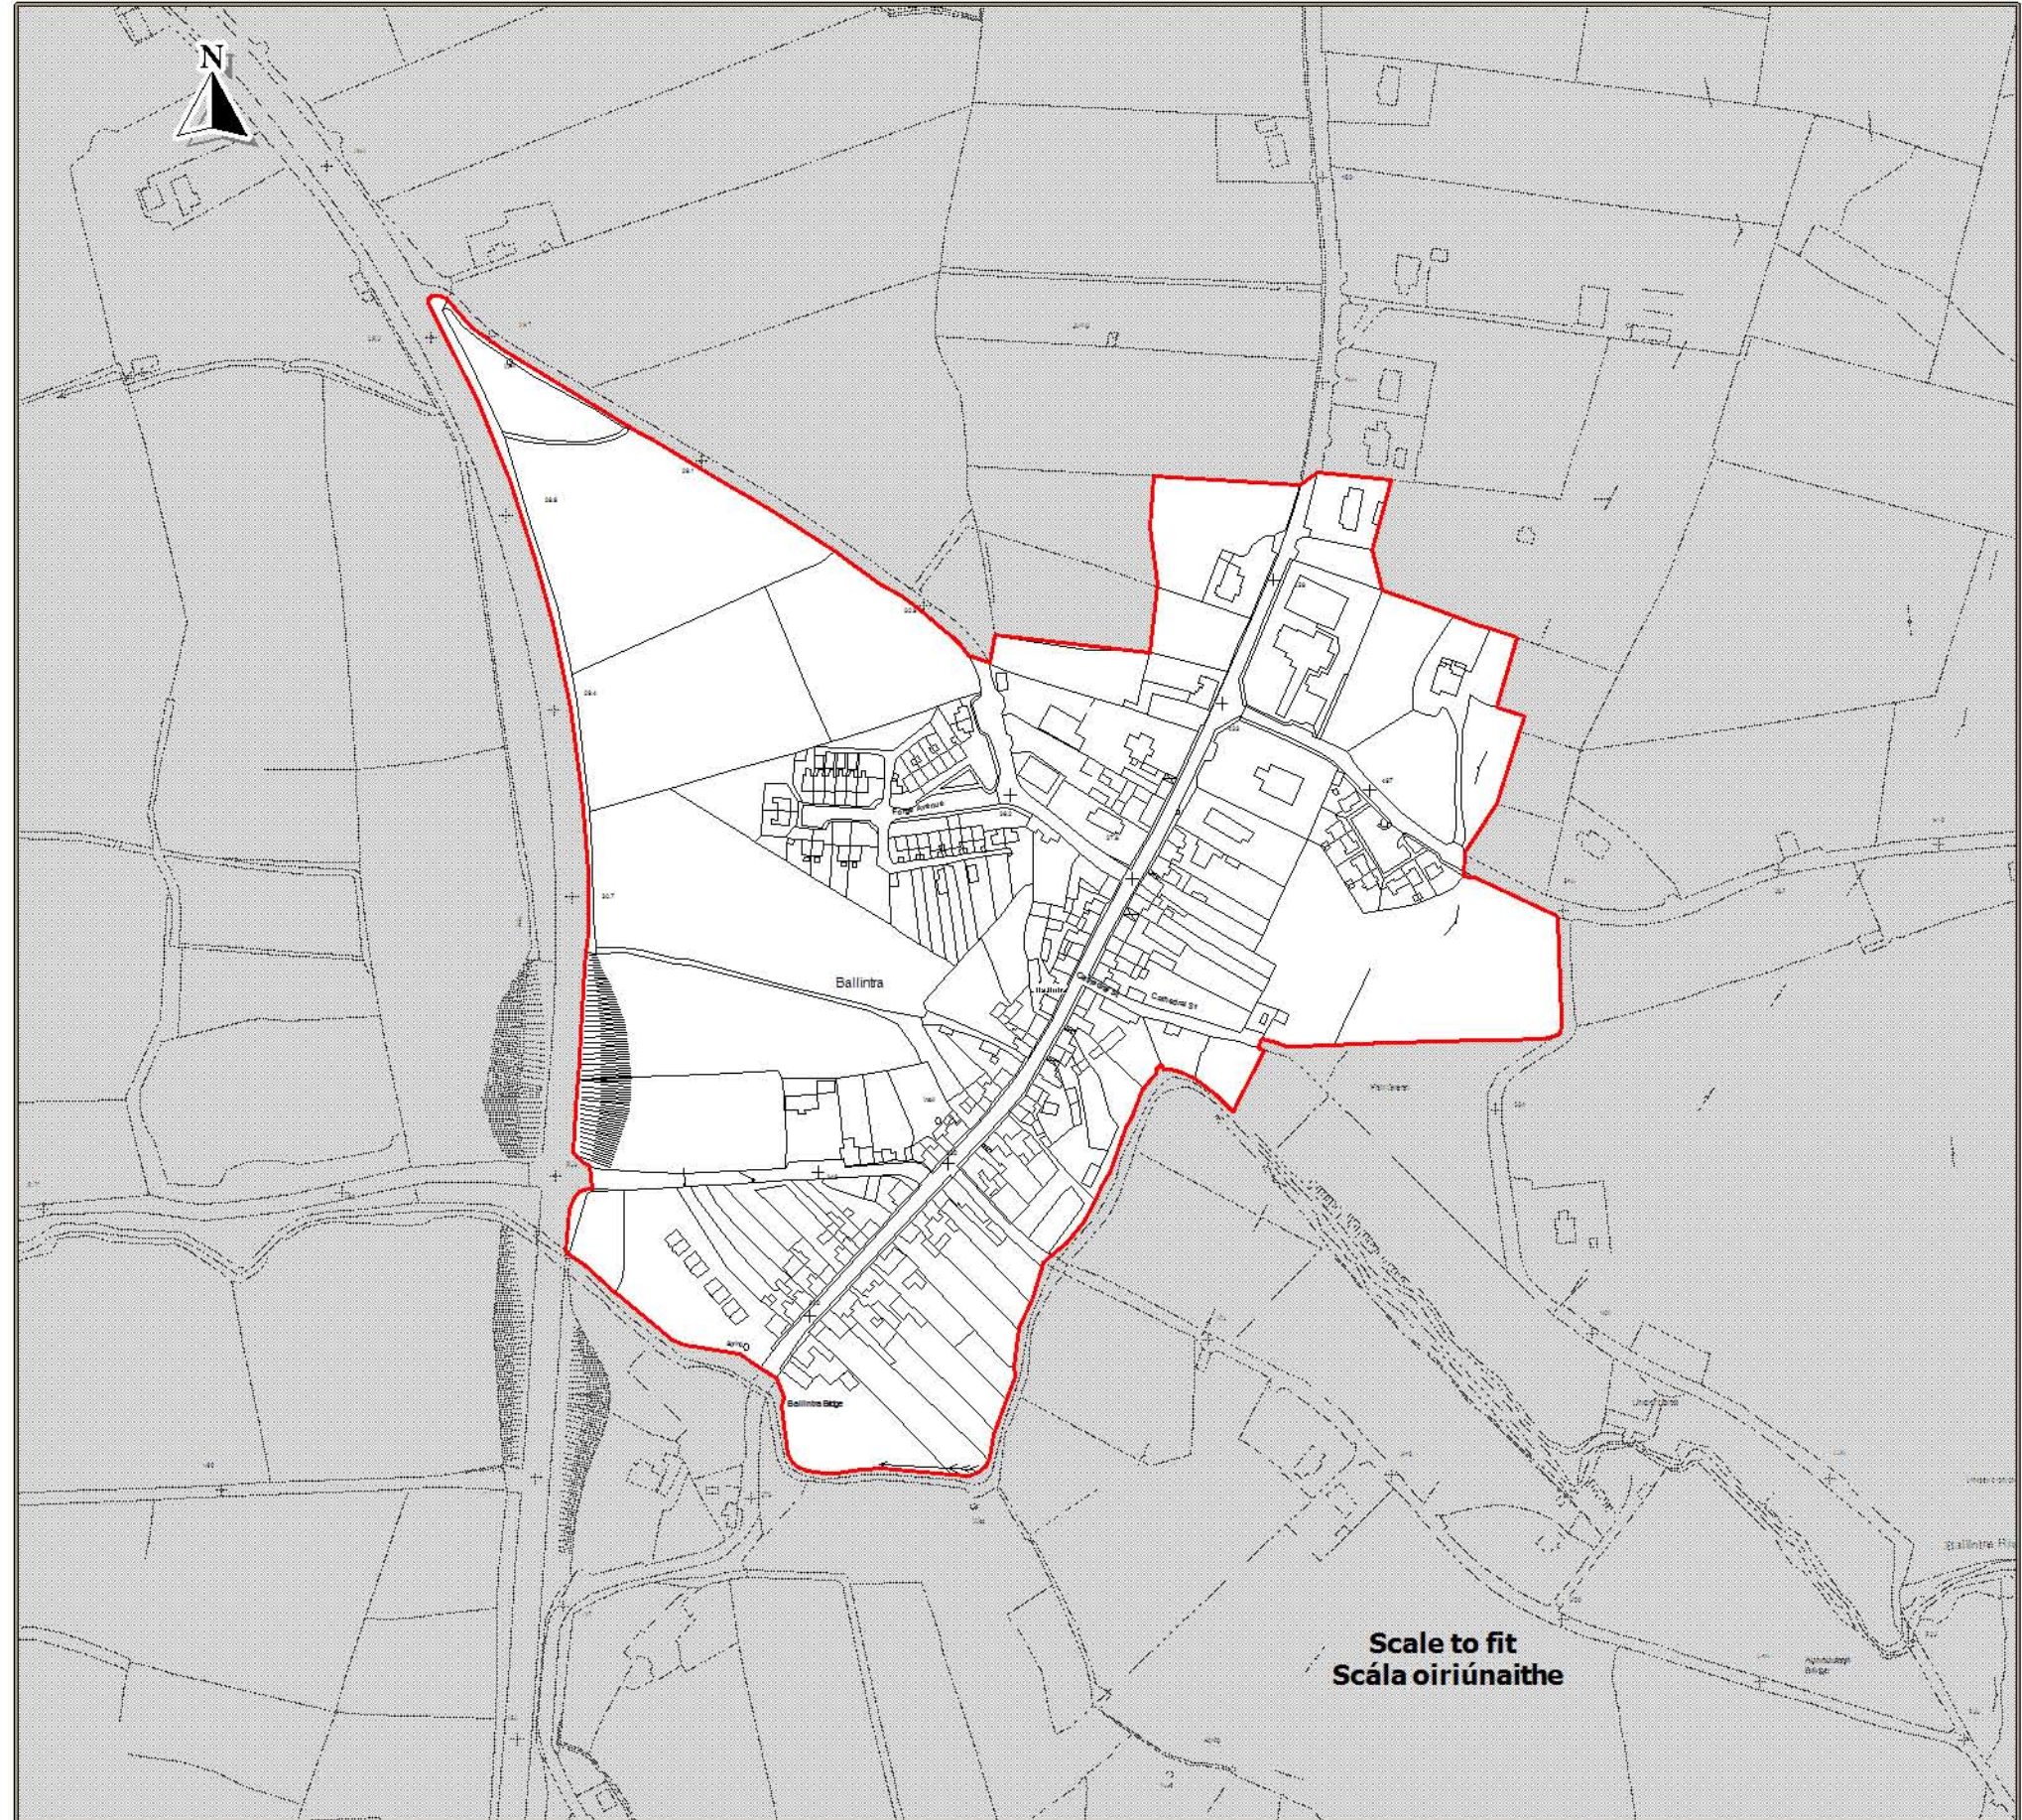

**Draft County Donegal
Development Plan
2018 - 2024**

**Dréacht Plean Forbartha
Contae Dhún na nGall
2018 - 2024**

Layer 3 - Map 15.23
Sraith 3 - Léarscáil 15.23

**Ballintra
Baile an tSratha**

Settlement Framework
Creatlach Lonnaíochta

Settlement Boundary
Teorainn Lonnaíochta

Source - Donegal County Council
Foinse - Comhairle Chontae Dhún na nGall

Ordnance Survey Ireland data reproduced under OSI Licence Number 2017/02/CCMA/Donagall County Council. Unauthorised reproduction infringes Ordnance Survey Ireland and Government of Ireland copyright. Ordnance Survey Ireland, 2017. Donegal County Council, 2017.

Sonraí de chuid Shuirbhéireacht Ordánais Éireann arna atáirgeadh faoi Uimhir Cheadúnais SOÉ 2017/02/CCMA Comhairle Contae Dhún na nGall. Má dhéantar é seo a atáirgeadh gan údarás, sáróidh sé cóipcheart Shuirbhéireacht Ordánais Éireann agus Rialtas na hÉireann. Shuirbhéireacht Ordánais Éireann, 2017. Comhairle Contae Dhún na nGall, 2017.