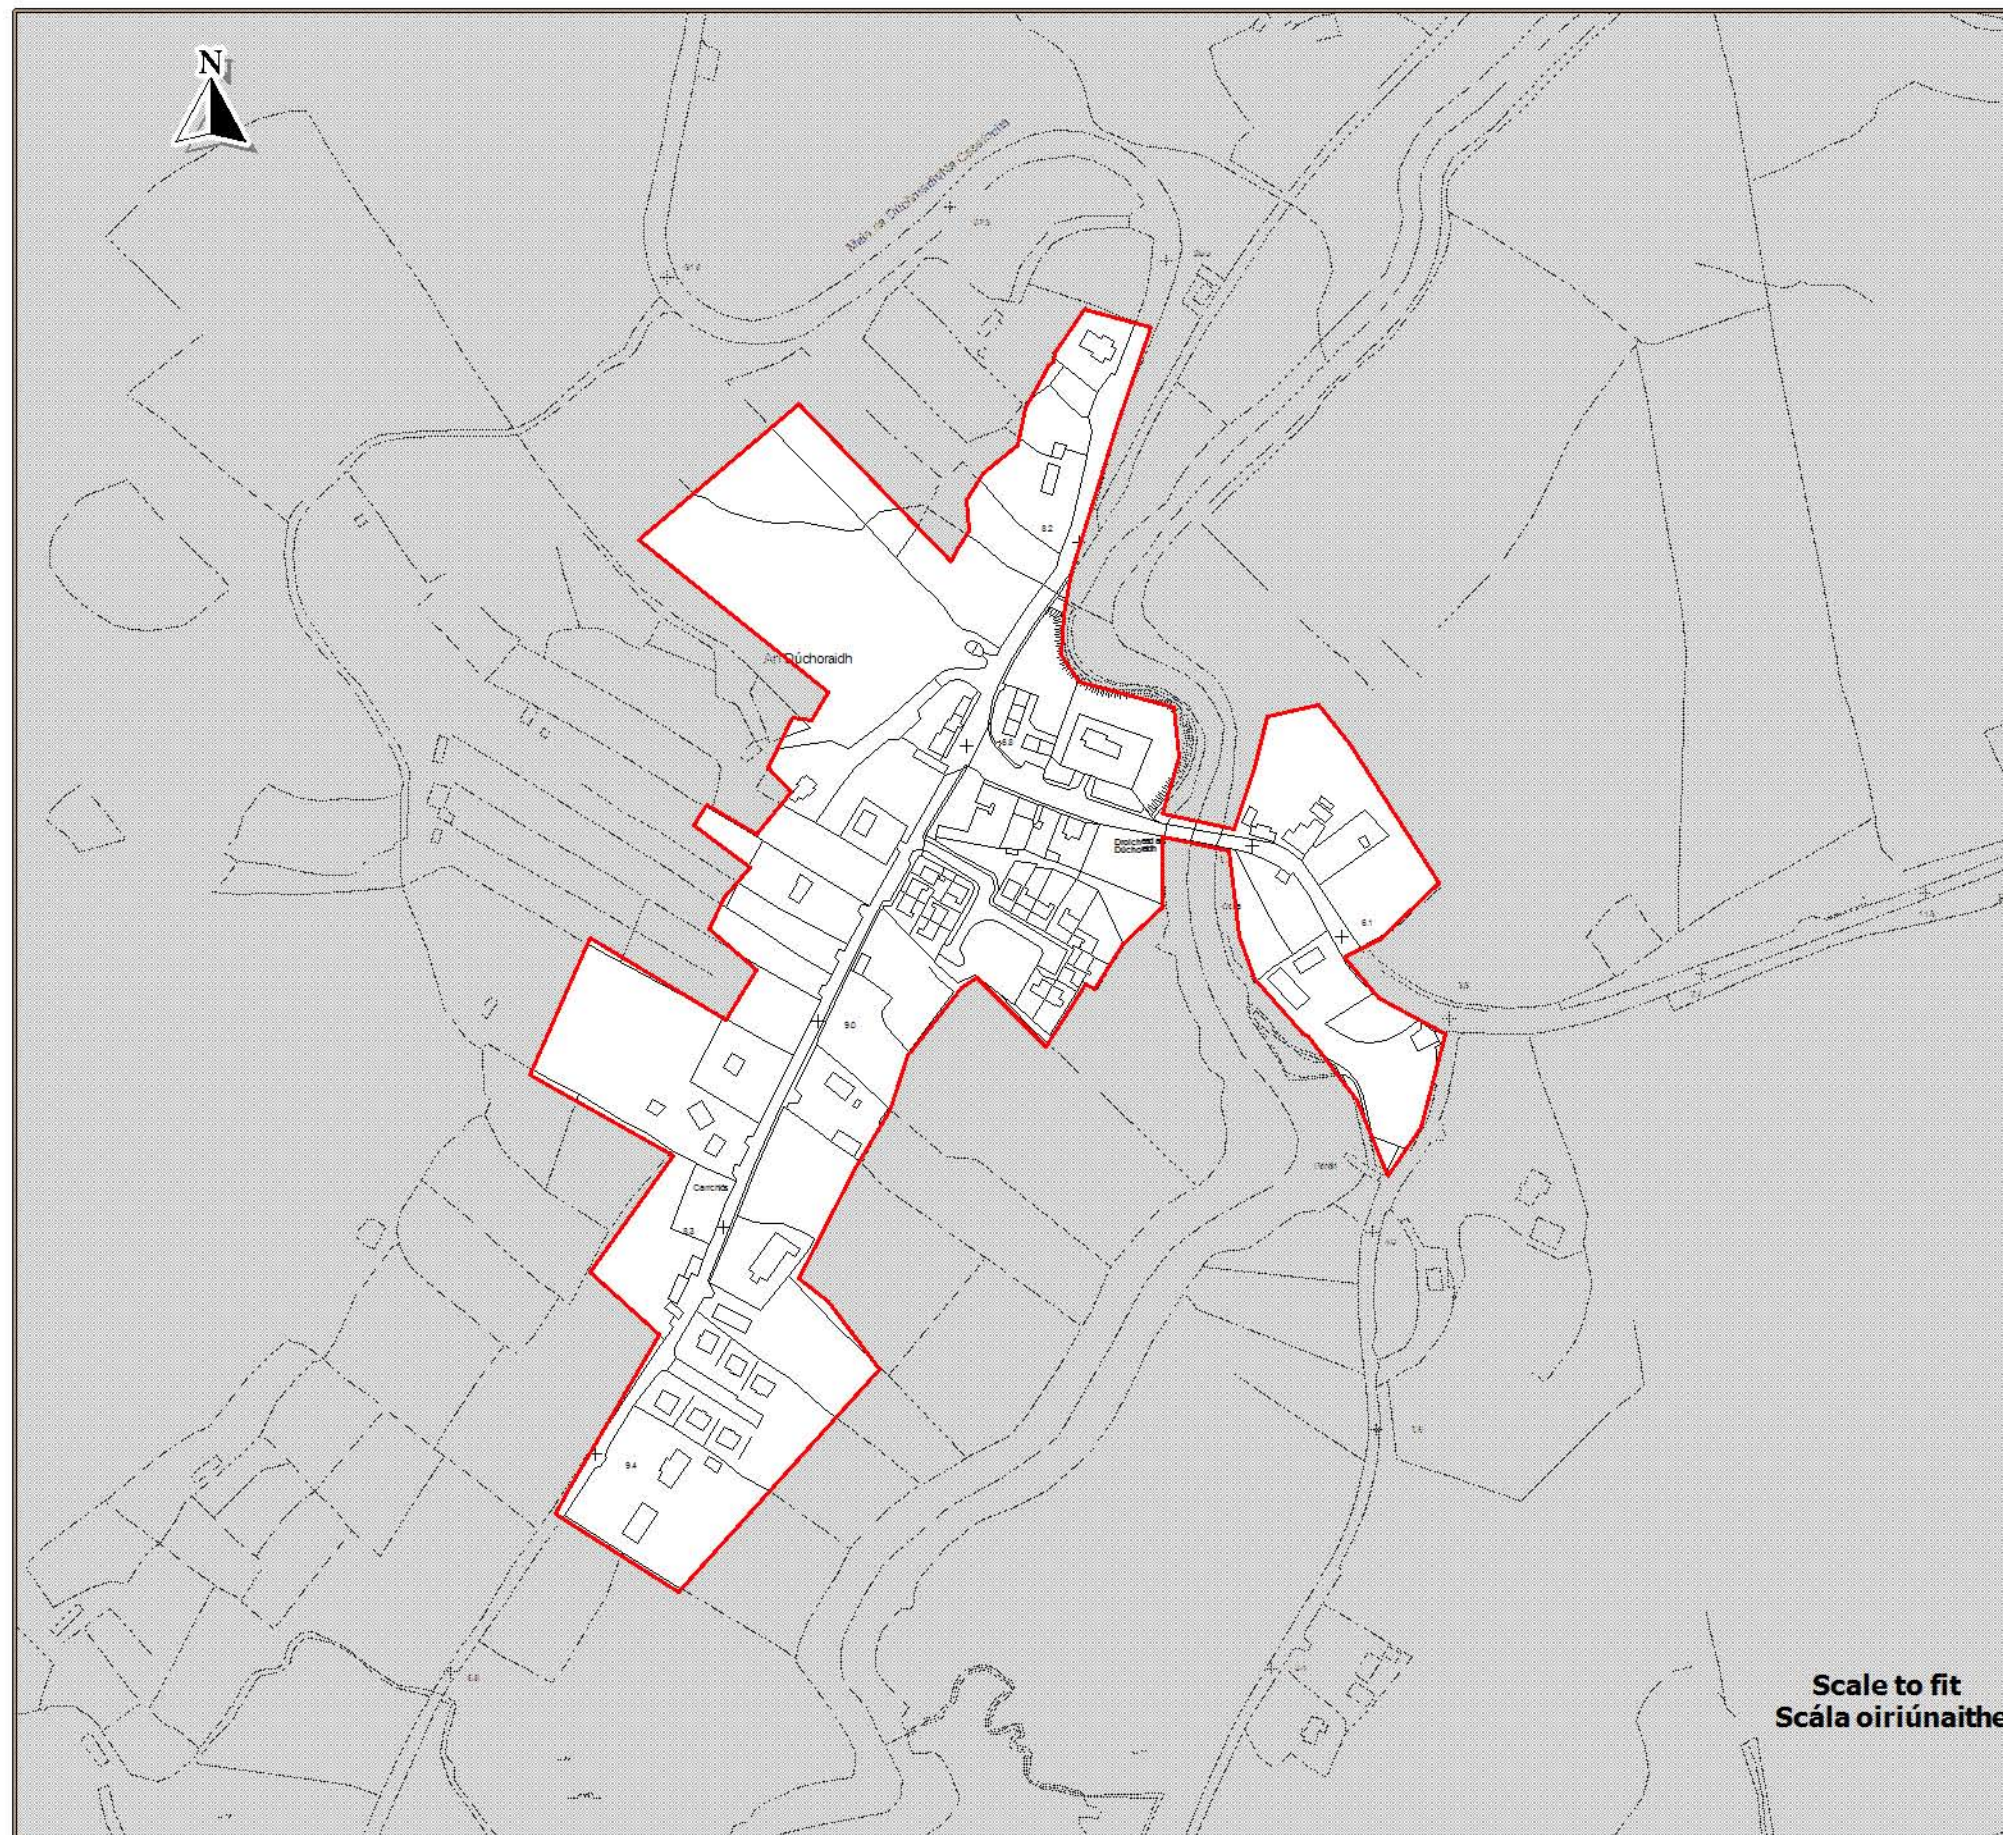

**Darft County Donegal
Development Plan
2018 - 2024**

**Dréacht Plean Forbartha
Contae Dhún na nGall
2018 - 2024**

Layer 3 - Map 15.35
Sraith 3 - Léarscáil 15.35

**Doochary
An Dúchoraidh**

Settlement Framework
Creatlach Lonnaíochta

Settlement Boundary
Teorainn Lonnaíochta

Scale to fit
Scála oiriúnaithe

Source - Donegal County Council
Foinse - Comhairle Chontae Dhún na nGall

Ordnance Survey Ireland data reproduced under OSI Licence Number 2017/02/CCMA/Donnegal County Council. Unauthorised reproduction infringes Ordnance Survey Ireland and Government of Ireland copyright. Ordnance Survey Ireland, 2017. Donegal County Council, 2017.

Sonraí de chuid Shuirbhéireacht Ordánais Éireann arna atáirgeadh faoi Uimhir Cheadúnais SOÉ 2017/02/CCMA Comhairle Contae Dhún na nGall. Má dhéantar é seo a atáirgeadh gan údarás, sáróidh sé cóipcheart Shuirbhéireacht Ordánais Éireann agus Rialtas na hÉireann. Shuirbhéireacht Ordánais Éireann, 2017. Comhairle Contae Dhún na nGall, 2017.