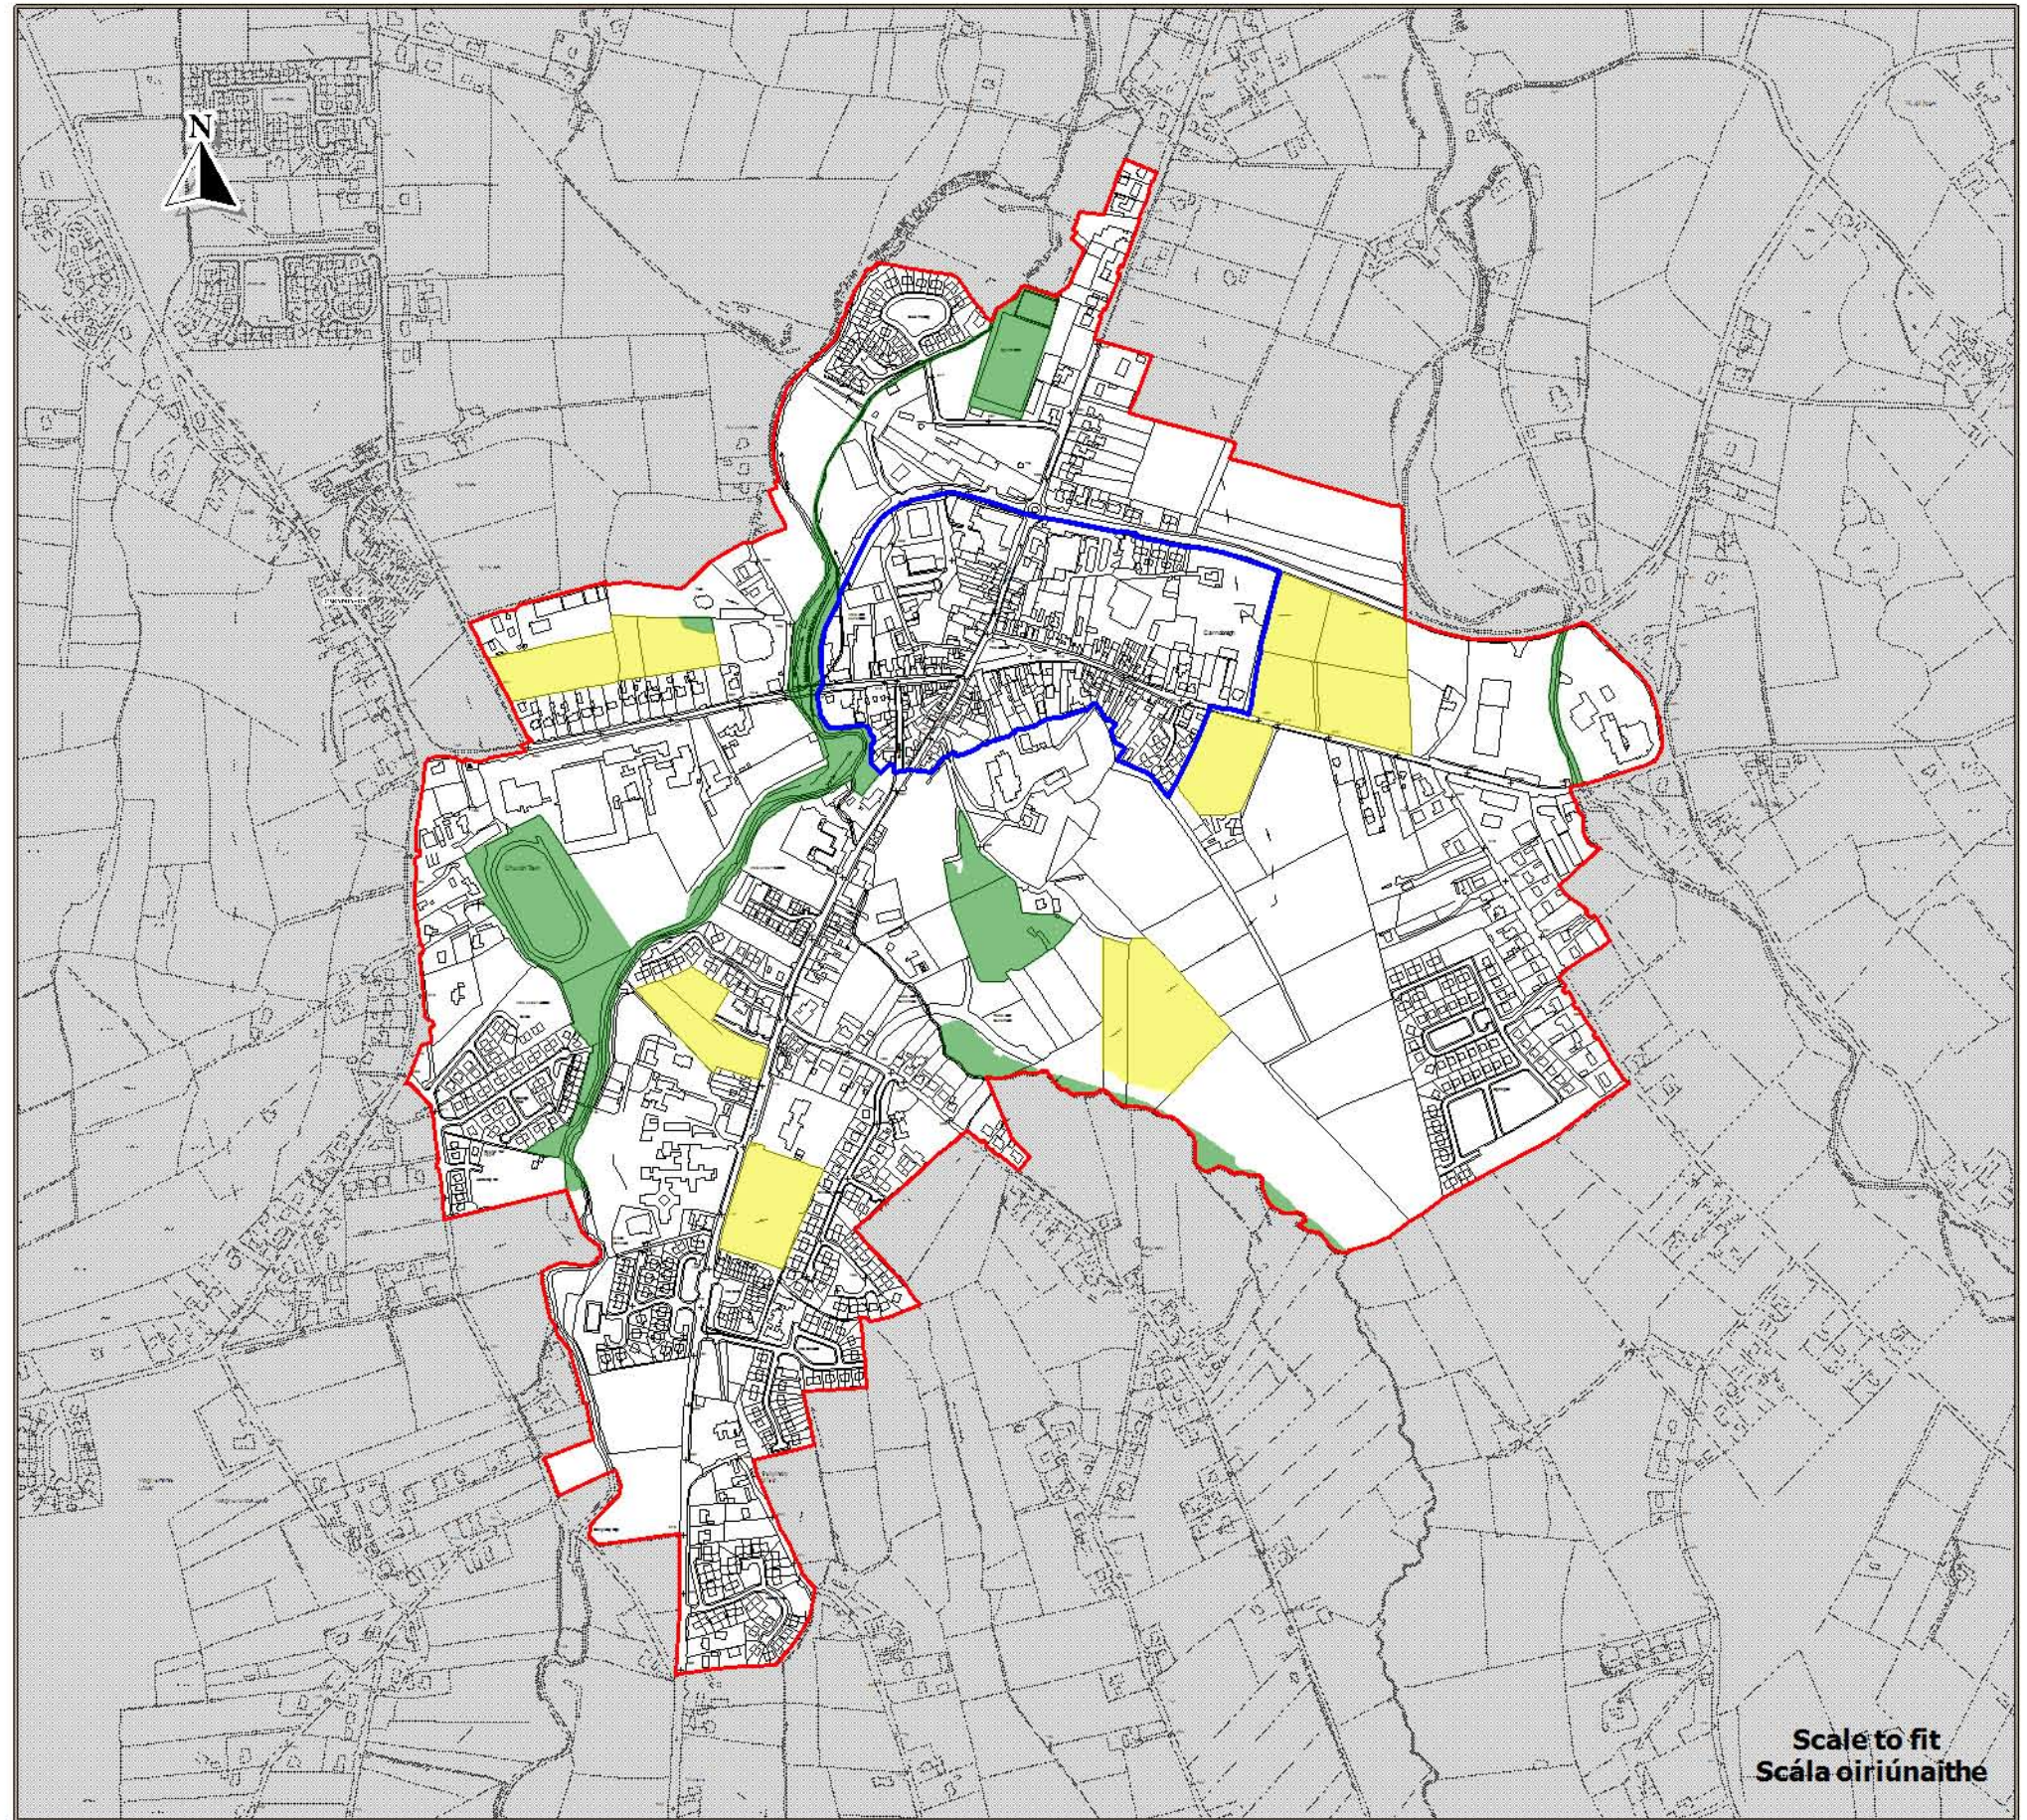

**Draft County Donegal  
Development Plan  
2018 - 2024**

**Dréacht Plean Forbartha  
Contae Dhún na nGall  
2018 - 2024**

**Layer 2A - Map 15.4  
Sraith 2A - Léarscáil 15.4**

**Carndonagh  
Carn Domhnach**

**Settlement Framework  
Creat Lonnaíochta**

-  Settlement Envelopes  
Imchlúdaigh Lonnaíochta
-  Town Centre  
Lár an Bhaile
-  Residential  
Cónaitheach
-  Amenity Areas  
Limistéir Thaitneamhachta

Ordnance Survey Ireland data reproduced under OSI Licence Number 2017/02/CCMA/Donnegal County Council. Unauthorised reproduction infringes Ordnance Survey Ireland and Government of Ireland copyright. Ordnance Survey Ireland, 2017. Donegal County Council, 2017.

To be read in conjunction with relevant accompanying text contained in the front section of this appendix as well as other relevant objectives & policies of the CDP.

Le Léamh i gcomhar leis an téacs ábhartha tionlacain atá chun tosaigh sa chuid seo den aguisín chomh maith le cuspóir agus beartaís ábhartha eile sa PFC.