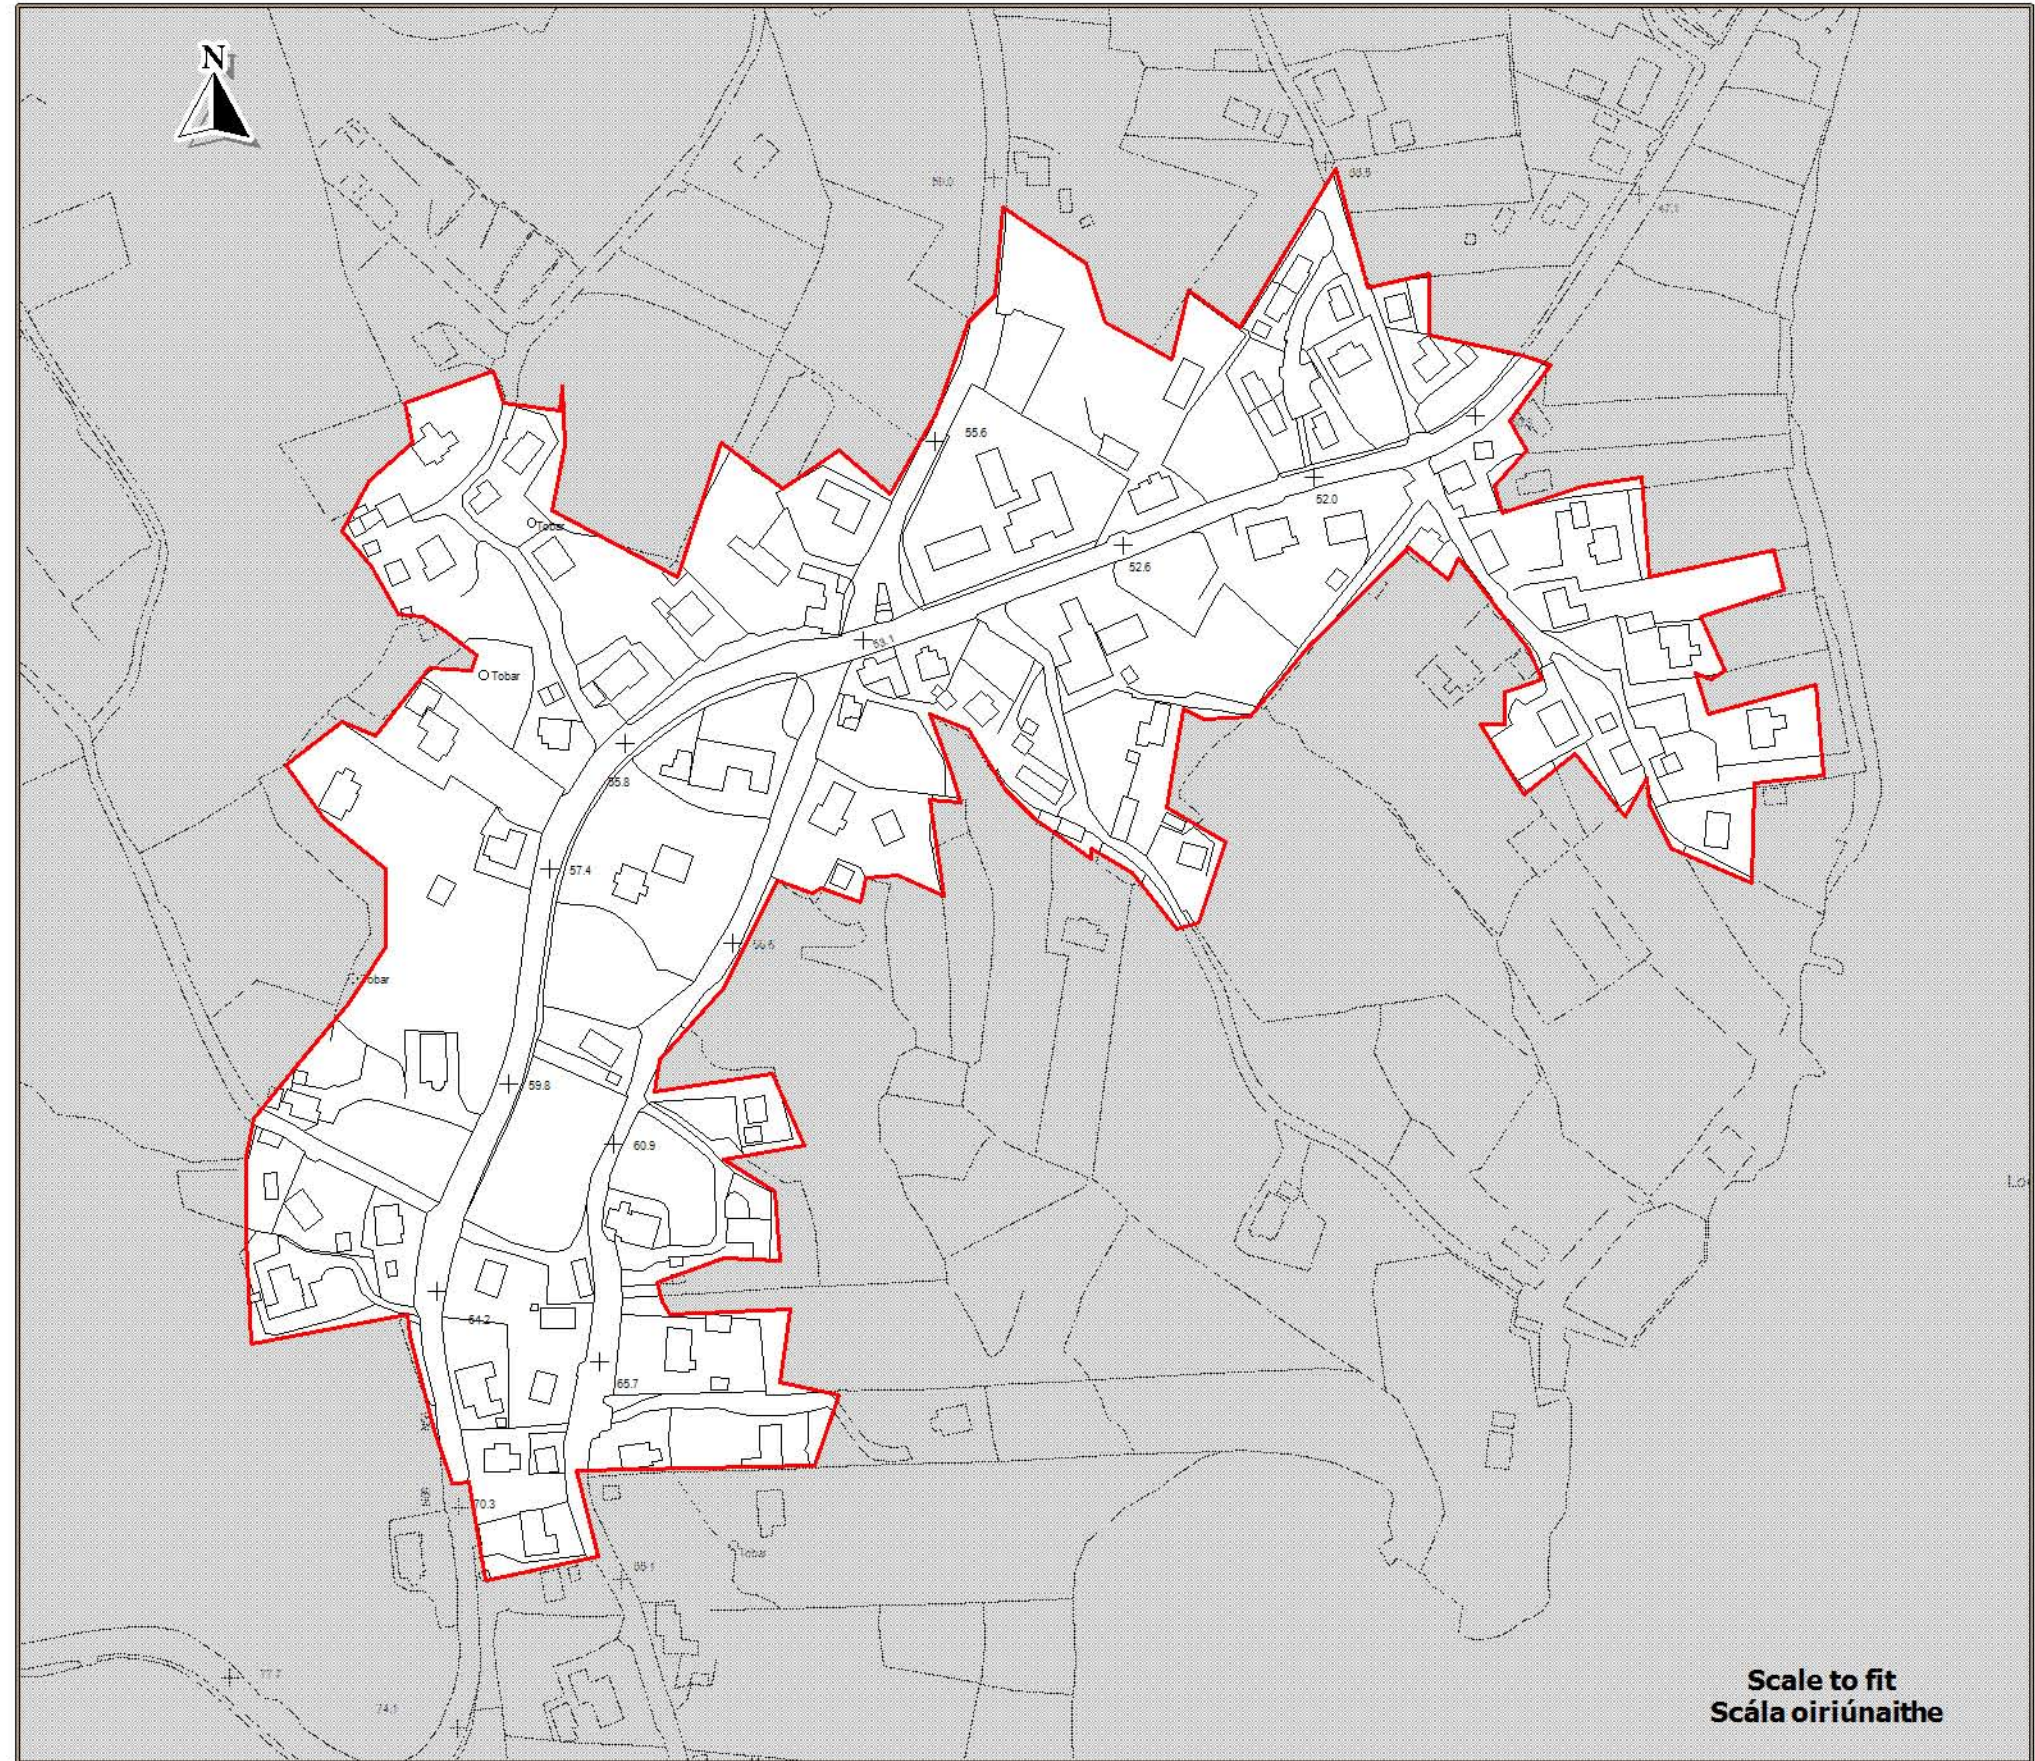

**Draft County Donegal
Development Plan
2018 - 2024**

**Dréacht Plean Forbartha
Contae Dhún na nGall
2018 - 2024**

Layer 3 - Map 15.47
Sraith 3 - Léarscáil 15.47

**Loughanure
Loch an Iúir**

Settlement Framework
Creatlach Lonnaíochta

Settlement Boundary
Teorainn Lonnaíochta

Ordnance Survey Ireland data reproduced under OSI Licence Number 2017/02/CCMA/Donagall County Council. Unauthorised reproduction infringes Ordnance Survey Ireland and Government of Ireland copyright. Ordnance Survey Ireland, 2017. Donegal County Council, 2017.

Sonraí de chuid Shuirbhéireacht Ordnaís Éireann arna atáirgeadh faoi Uimhir Cheadúnais SOÉ 2017/02/CCMA Comhairle Contae Dhún na nGall. Má dhéantar é seo a atáirgeadh gan údarás, sáróidh sé cóipcheart Shuirbhéireacht Ordnaís Éireann agus Rialtas na hÉireann. Shuirbhéireacht Ordnaís Éireann, 2017. Comhairle Contae Dhún na nGall, 2017.