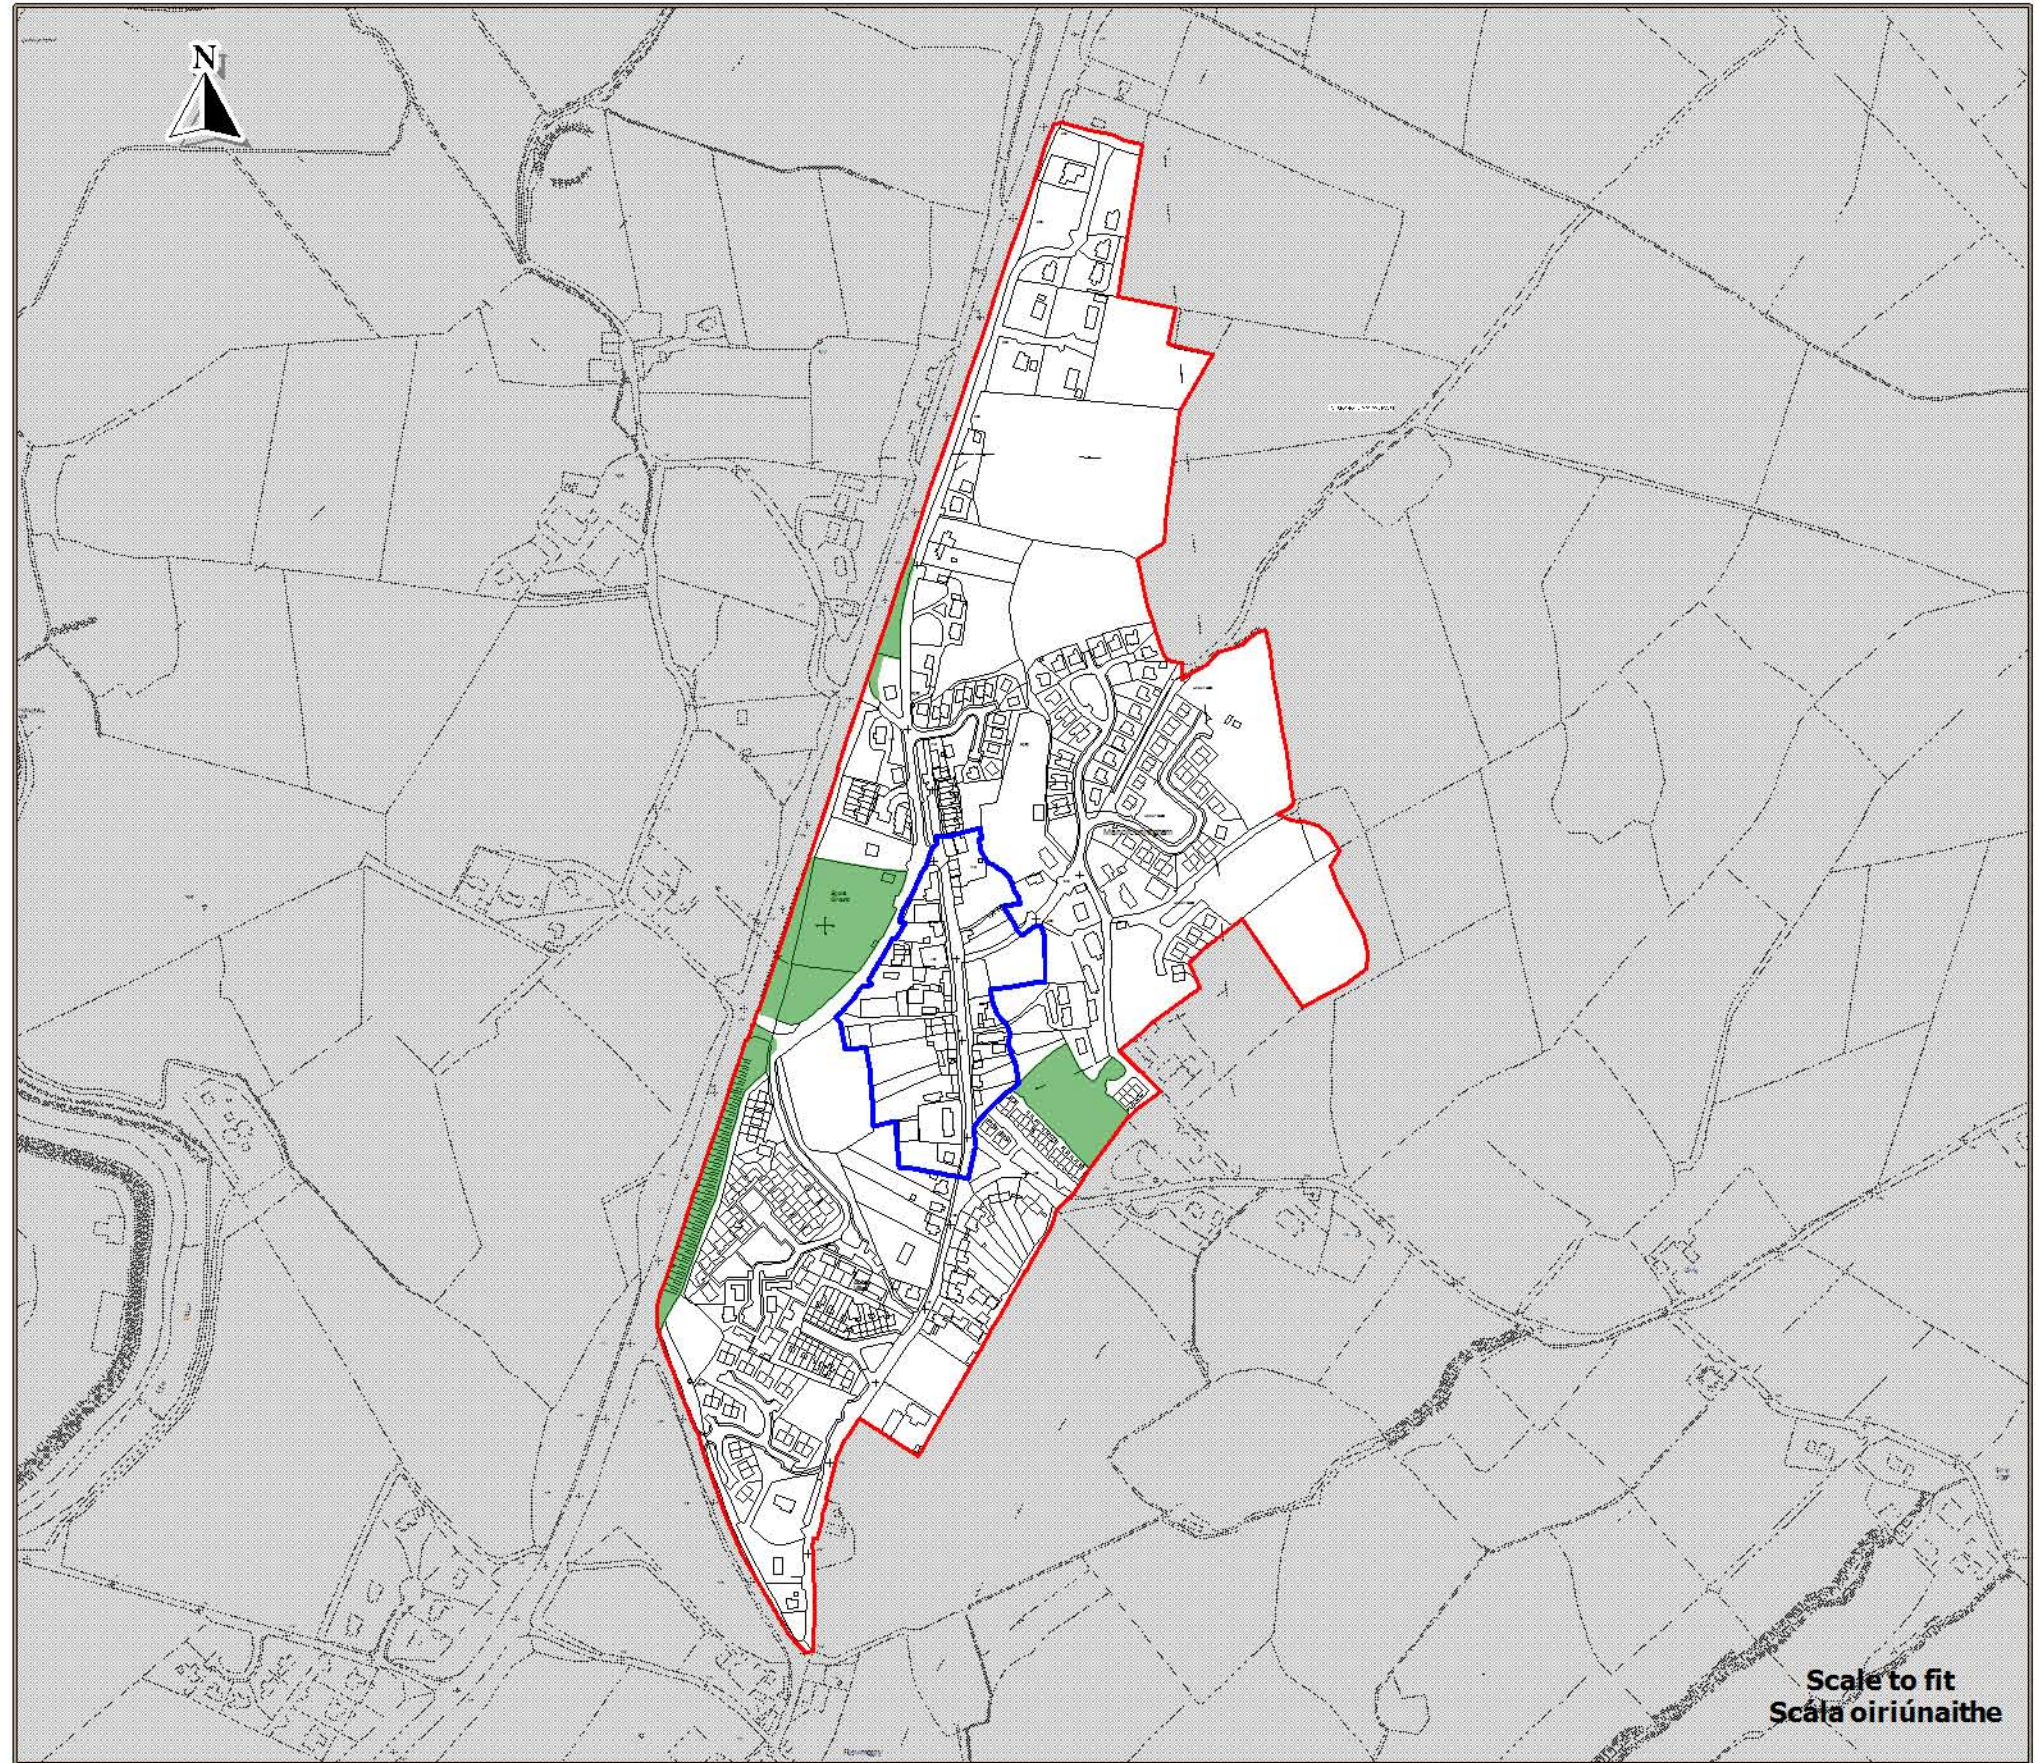

**Draft County Donegal
Development Plan
2018 - 2024**

**Dréacht Plean Forbartha
Contae Dhún na nGall
2018 - 2024**

Layer 3 - Map 15.48
Sraith 3 - Léarscáil 15.48

**Manorcunningham
Mainéar
Uí Chuinneagáin**

Settlement Framework
Creat Lonnaíochta

- Settlement Envelopes
  Imchlúdaigh Lonnaíochta
- Town Centre
  Lár an Bhaile
- Amenity Areas
  Limistéir Thaitneamhachta

Ordnance Survey Ireland data reproduced under OSI Licence Number 2017/02/CCMA/Donegal County Council. Unauthorised reproduction infringes Ordnance Survey Ireland and Government of Ireland copyright. Ordnance Survey Ireland, 2017. Donegal County Council, 2017.

Sonraí de chuid Shuirbhéireacht Ordánais Éireann arna atáirgeadh faoi Uimhir Cheadúnais SOÉ 2017/02/CCMA Comhairle Contae Dhún na nGall. Má dhéantar é seo a atáirgeadh gan údarás, sáróidh sé cóipcheart Shuirbhéireacht Ordánais Éireann agus Rialtas na hÉireann. Shuirbhéireacht Ordánais Éireann, 2017. Comhairle Contae Dhún na nGall, 2017.