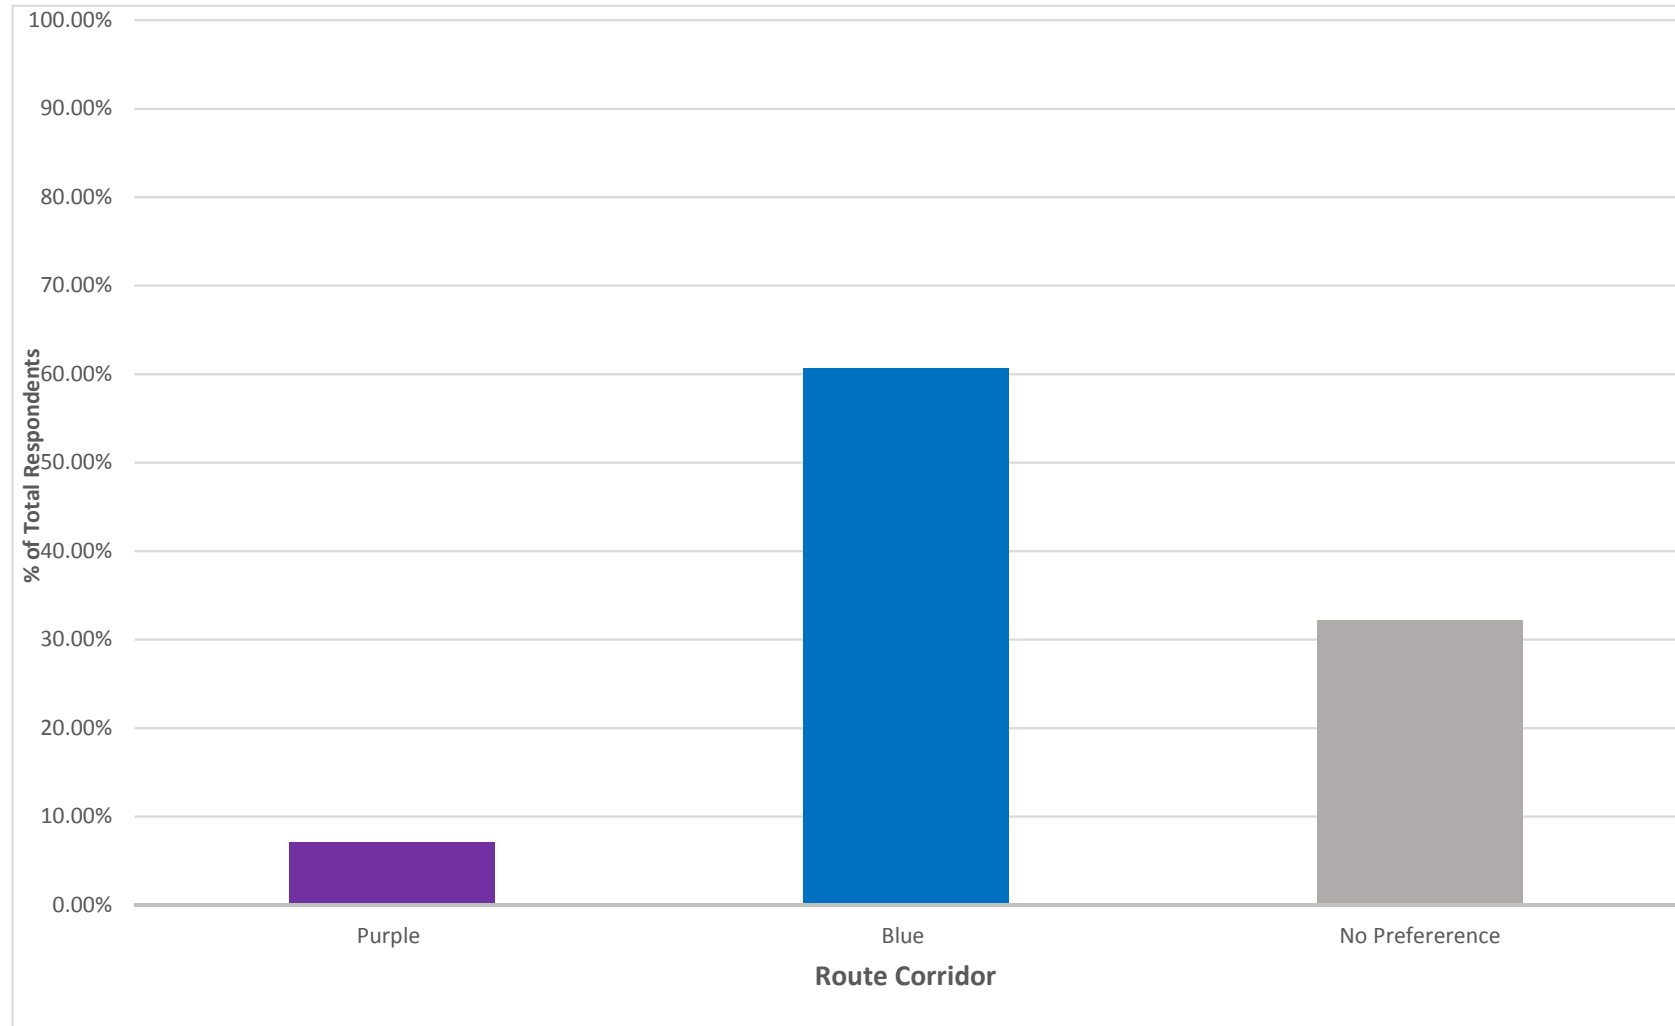

Consultation Events	Date	No. of recorded Attendees	No. of Responses	Responses with Comments
Lough Swilly	26th June 2018	136	39	25
Templemore	27th June 2018	62	12	10
Email/Post		N/A	711	85
Total		198	762	120

Table 1: Consultation Event Responses

Consultation Events	Date	No. of recorded Attendees	No. of Responses	Responses with Comments
Fowler Hall, Tooban	07/02/2019	69	21	16
Email/Post	N/A	N/A	81	79
Total		69	102	95