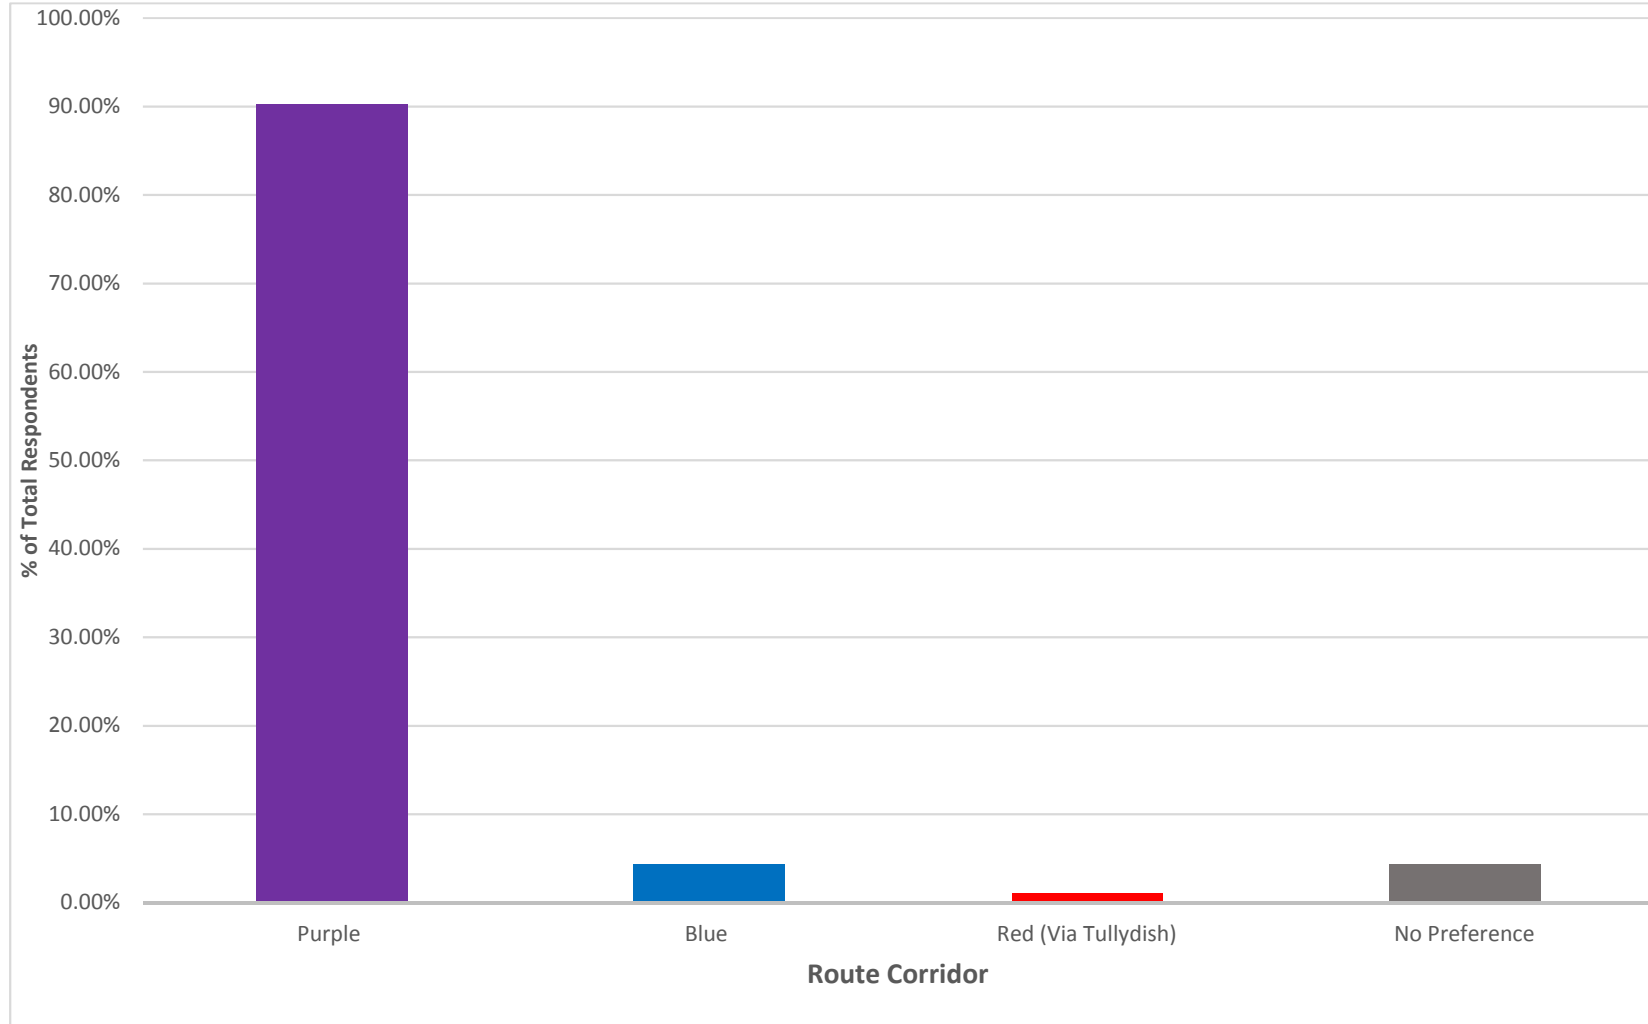

Consultation Events	Date	No. of recorded Attendees	No. of Responses	Responses with Comments
Lough Swilly	26th June 2018	136	39	25
Templemore	27th June 2018	62	12	10
Email/Post		N/A	711	85
Total		198	762	120

Table 1: Consultation Event Responses

Consultation Events	Date	No. of recorded Attendees	No. of Responses	Responses with Comments
Fowler Hall, Tooban	07/02/2019	69	21	16
Email/Post	N/A	N/A	81	79
Total		69	102	95