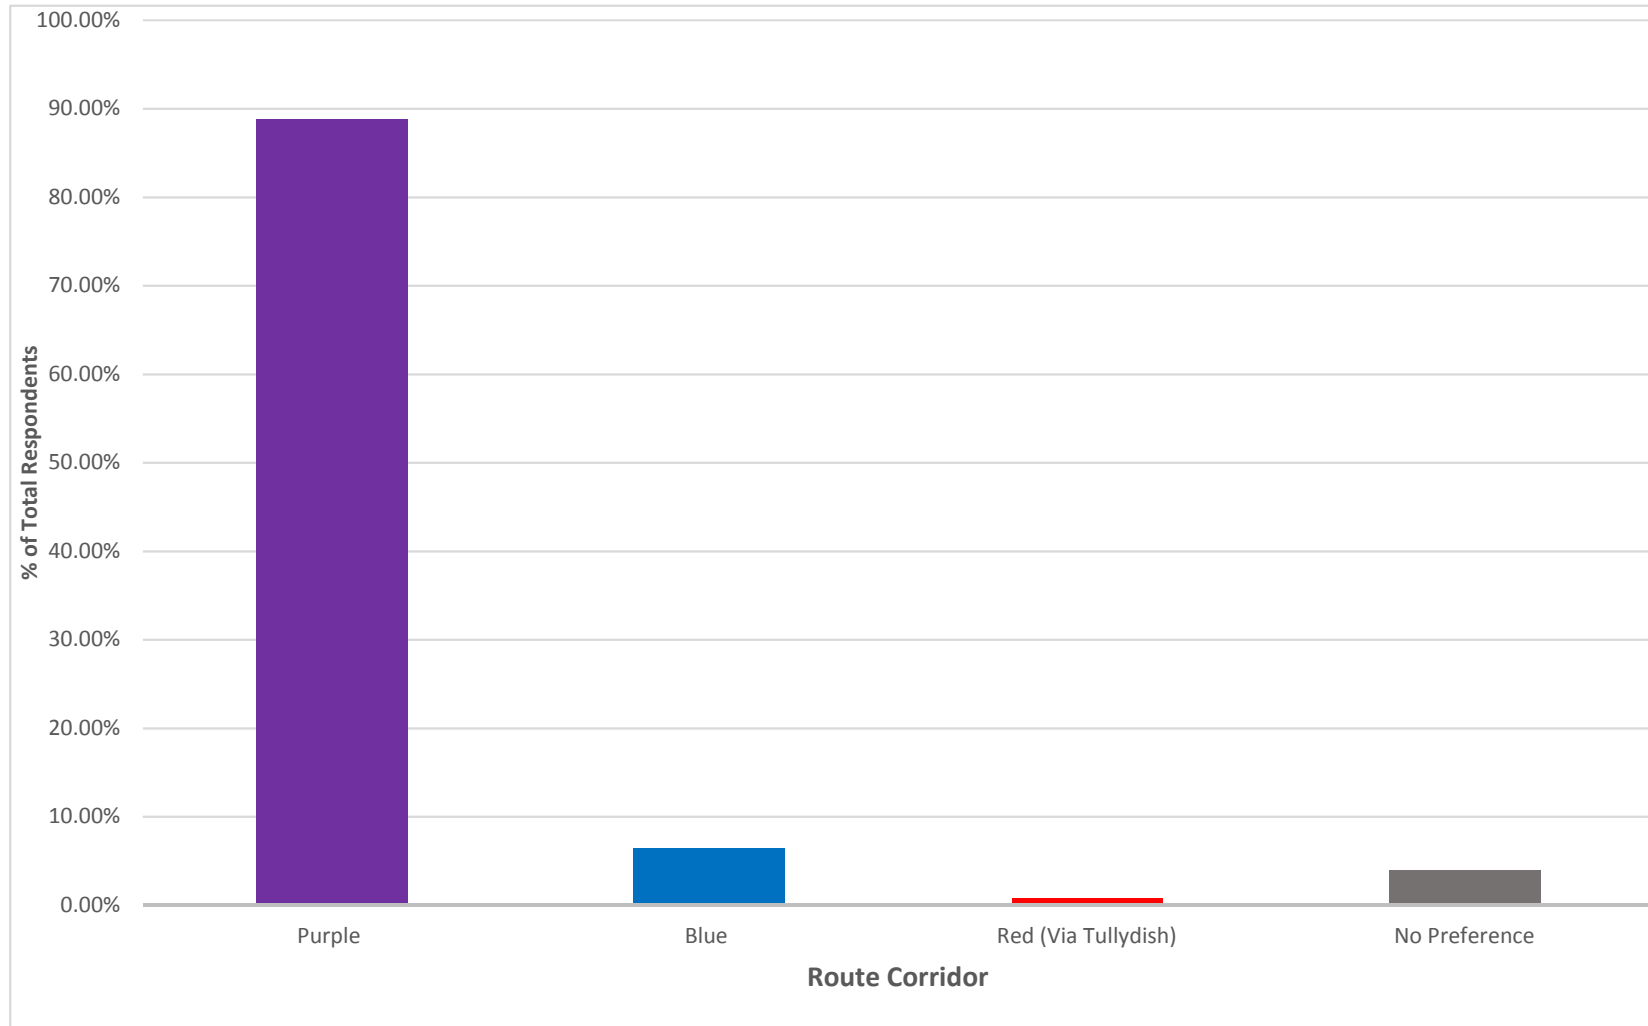

Consultation Events	Date	No. of recorded Attendees	No. of Responses	Responses with Comments
Lough Swilly	26th June 2018	136	39	25
Templemore	27th June 2018	62	12	10
Email/Post		N/A	711	85
Total		198	762	120

Table 1: Consultation Event Responses

Consultation Events	Date	No. of recorded Attendees	No. of Responses	Responses with Comments
Fowler Hall, Tooban	07/02/2019	69	21	16
Email/Post	N/A	N/A	81	79
Total		69	102	95