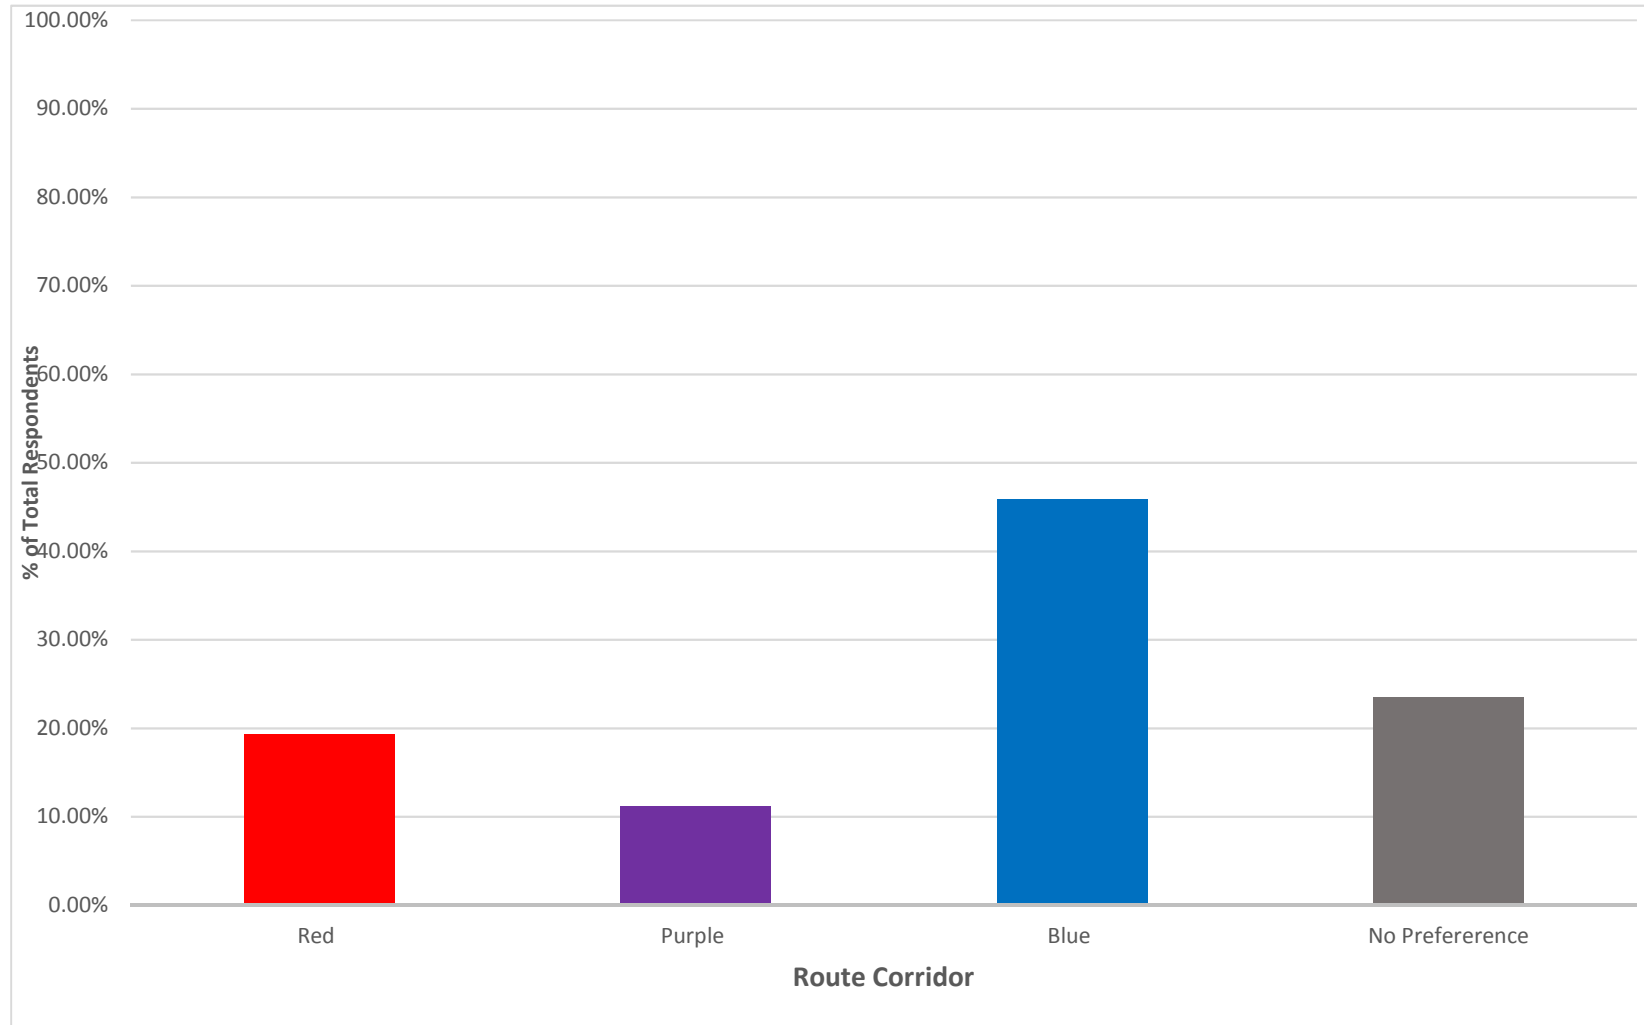

Consultation Events	Date	No. of recorded Attendees	No. of Responses	Responses with Comments
Lough Swilly	26th June 2018	136	39	25
Templemore	27th June 2018	62	12	10
Email/Post		N/A	711	85
Total		198	762	120

Table 1: Consultation Event Responses

Consultation Events	Date	No. of recorded Attendees	No. of Responses	Responses with Comments
Fowler Hall, Tooban	07/02/2019	69	21	16
Email/Post	N/A	N/A	81	79
Total		69	102	95