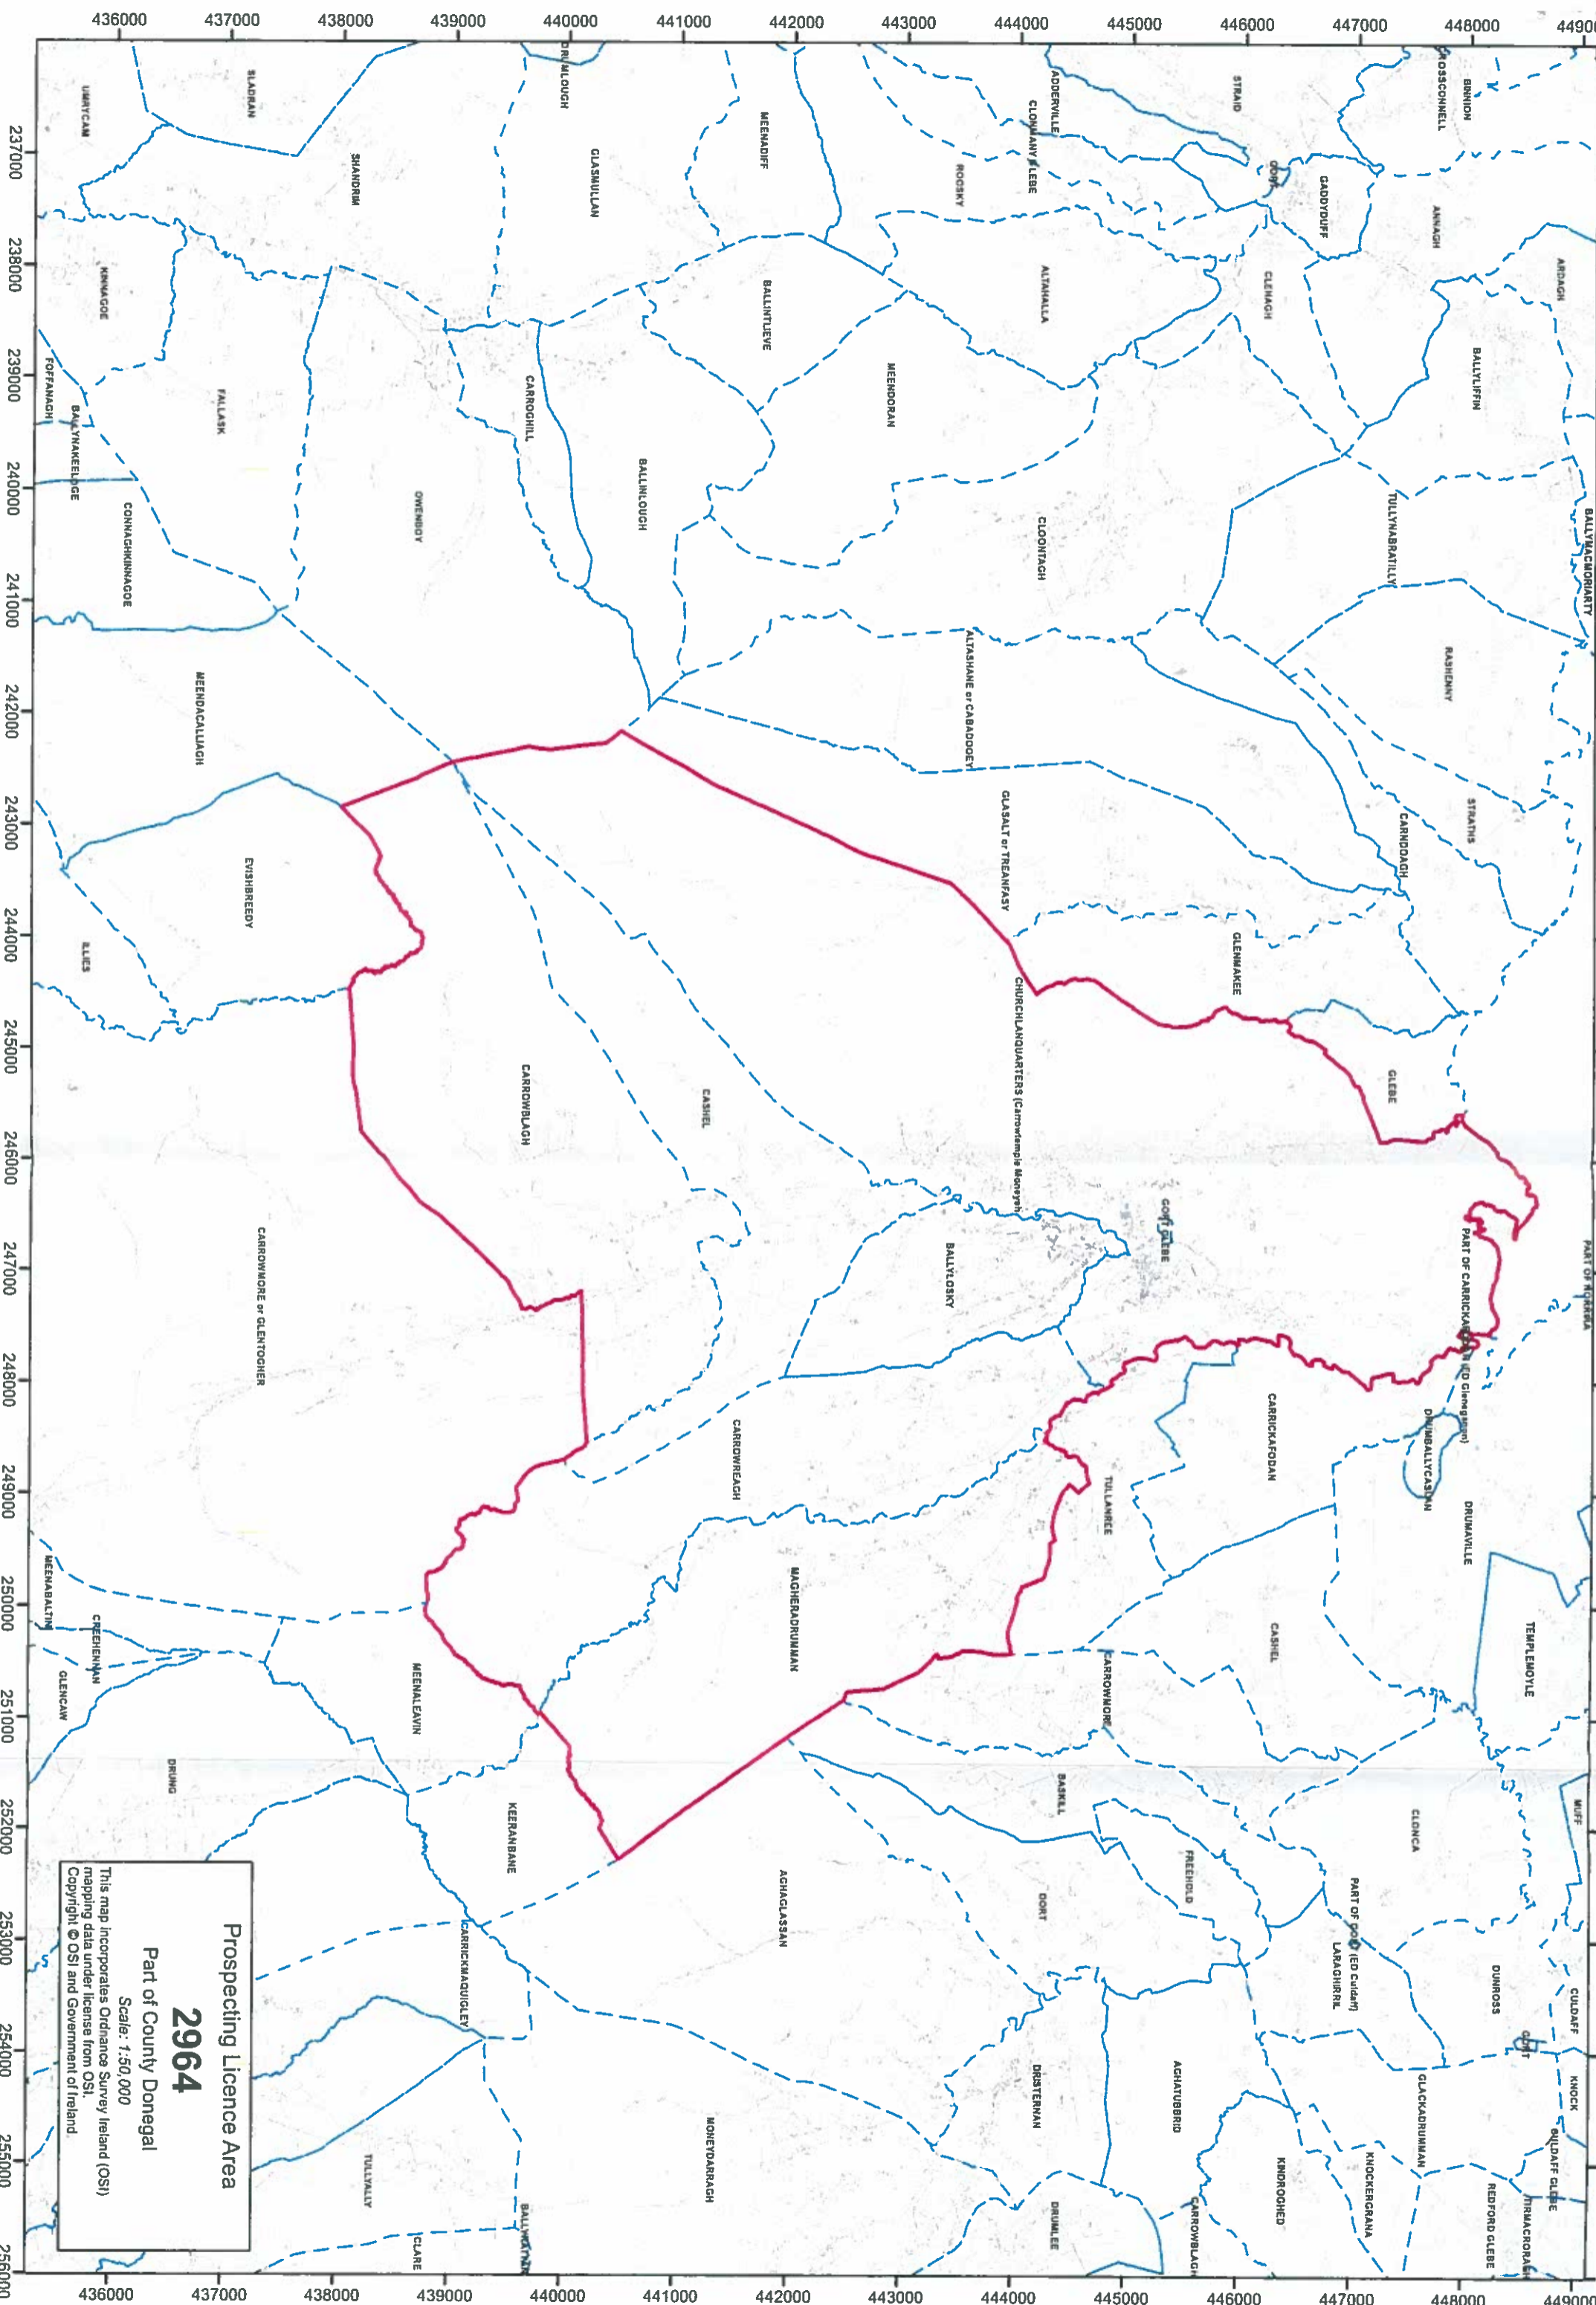

**Prospecting Licence Area No. 2964, County Donegal**

**O.S. 6" Donegal 4, 11, 20 and 21**

**Townlands in Inishowen East Barony:**

Ballylosky, Part of Carrickafodan, Carrowblagh (E.D. Glentogher), Carrowreagh, Cashel (E.D. Glentogher), Churchland Quarters (Carrowtemple Moneyshandoney and Carrick), Gort Glebe, Magheradrumman

**Area: 54.65 square kilometres**

**Prospecting Licence Area**

**2964**

Part of County Donegal

Scale: 1:50,000

This map incorporates Ordnance Survey Ireland (OSI) mapping data under license from OSI.  
Copyright © OSI and Government of Ireland.