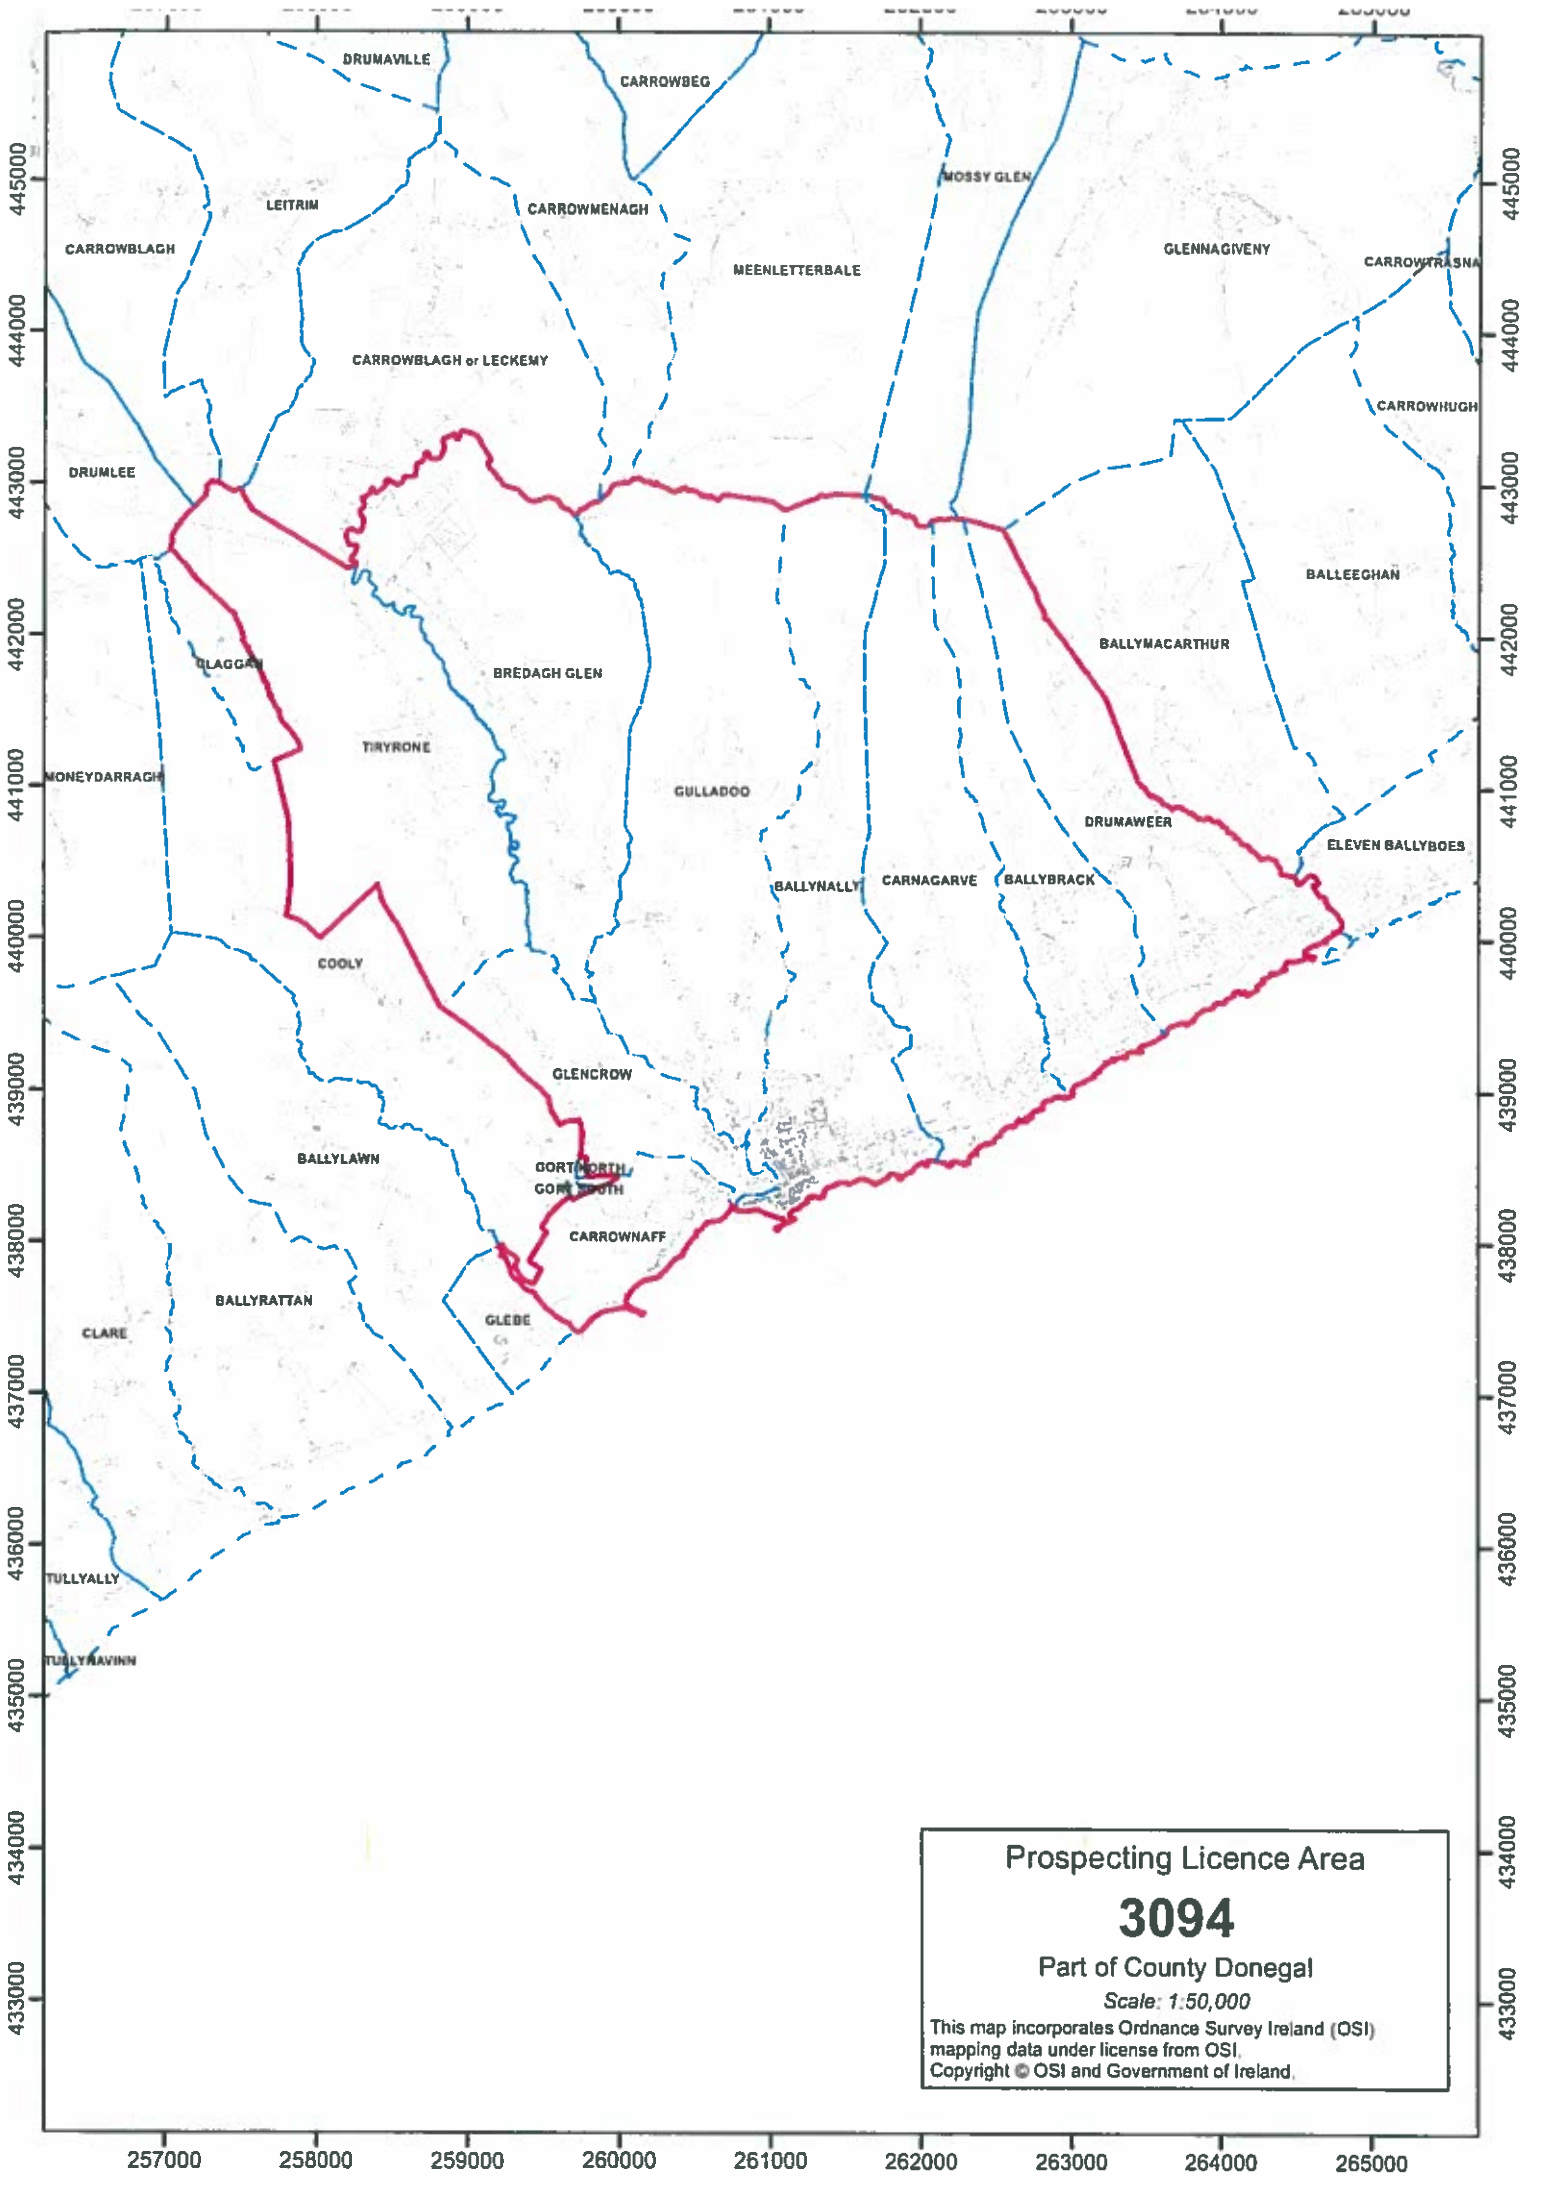

Prospecting Licence Area No 3094, County Donegal

O.S. 6" 12, 13, 21 and 22

Townlands in Inishowen East Barony:

Ballybrack, Ballynally, Bredagh Glen, Carnagarve, Carrownaff, Drumaweer,
Glencrow, Gulladoo, Tiryone

Area: 24.25 square kilometres

Prospecting Licence Area

3094

Part of County Donegal

Scale: 1:50,000

This map incorporates Ordnance Survey Ireland (OSI) mapping data under license from OSI.
Copyright © OSI and Government of Ireland.