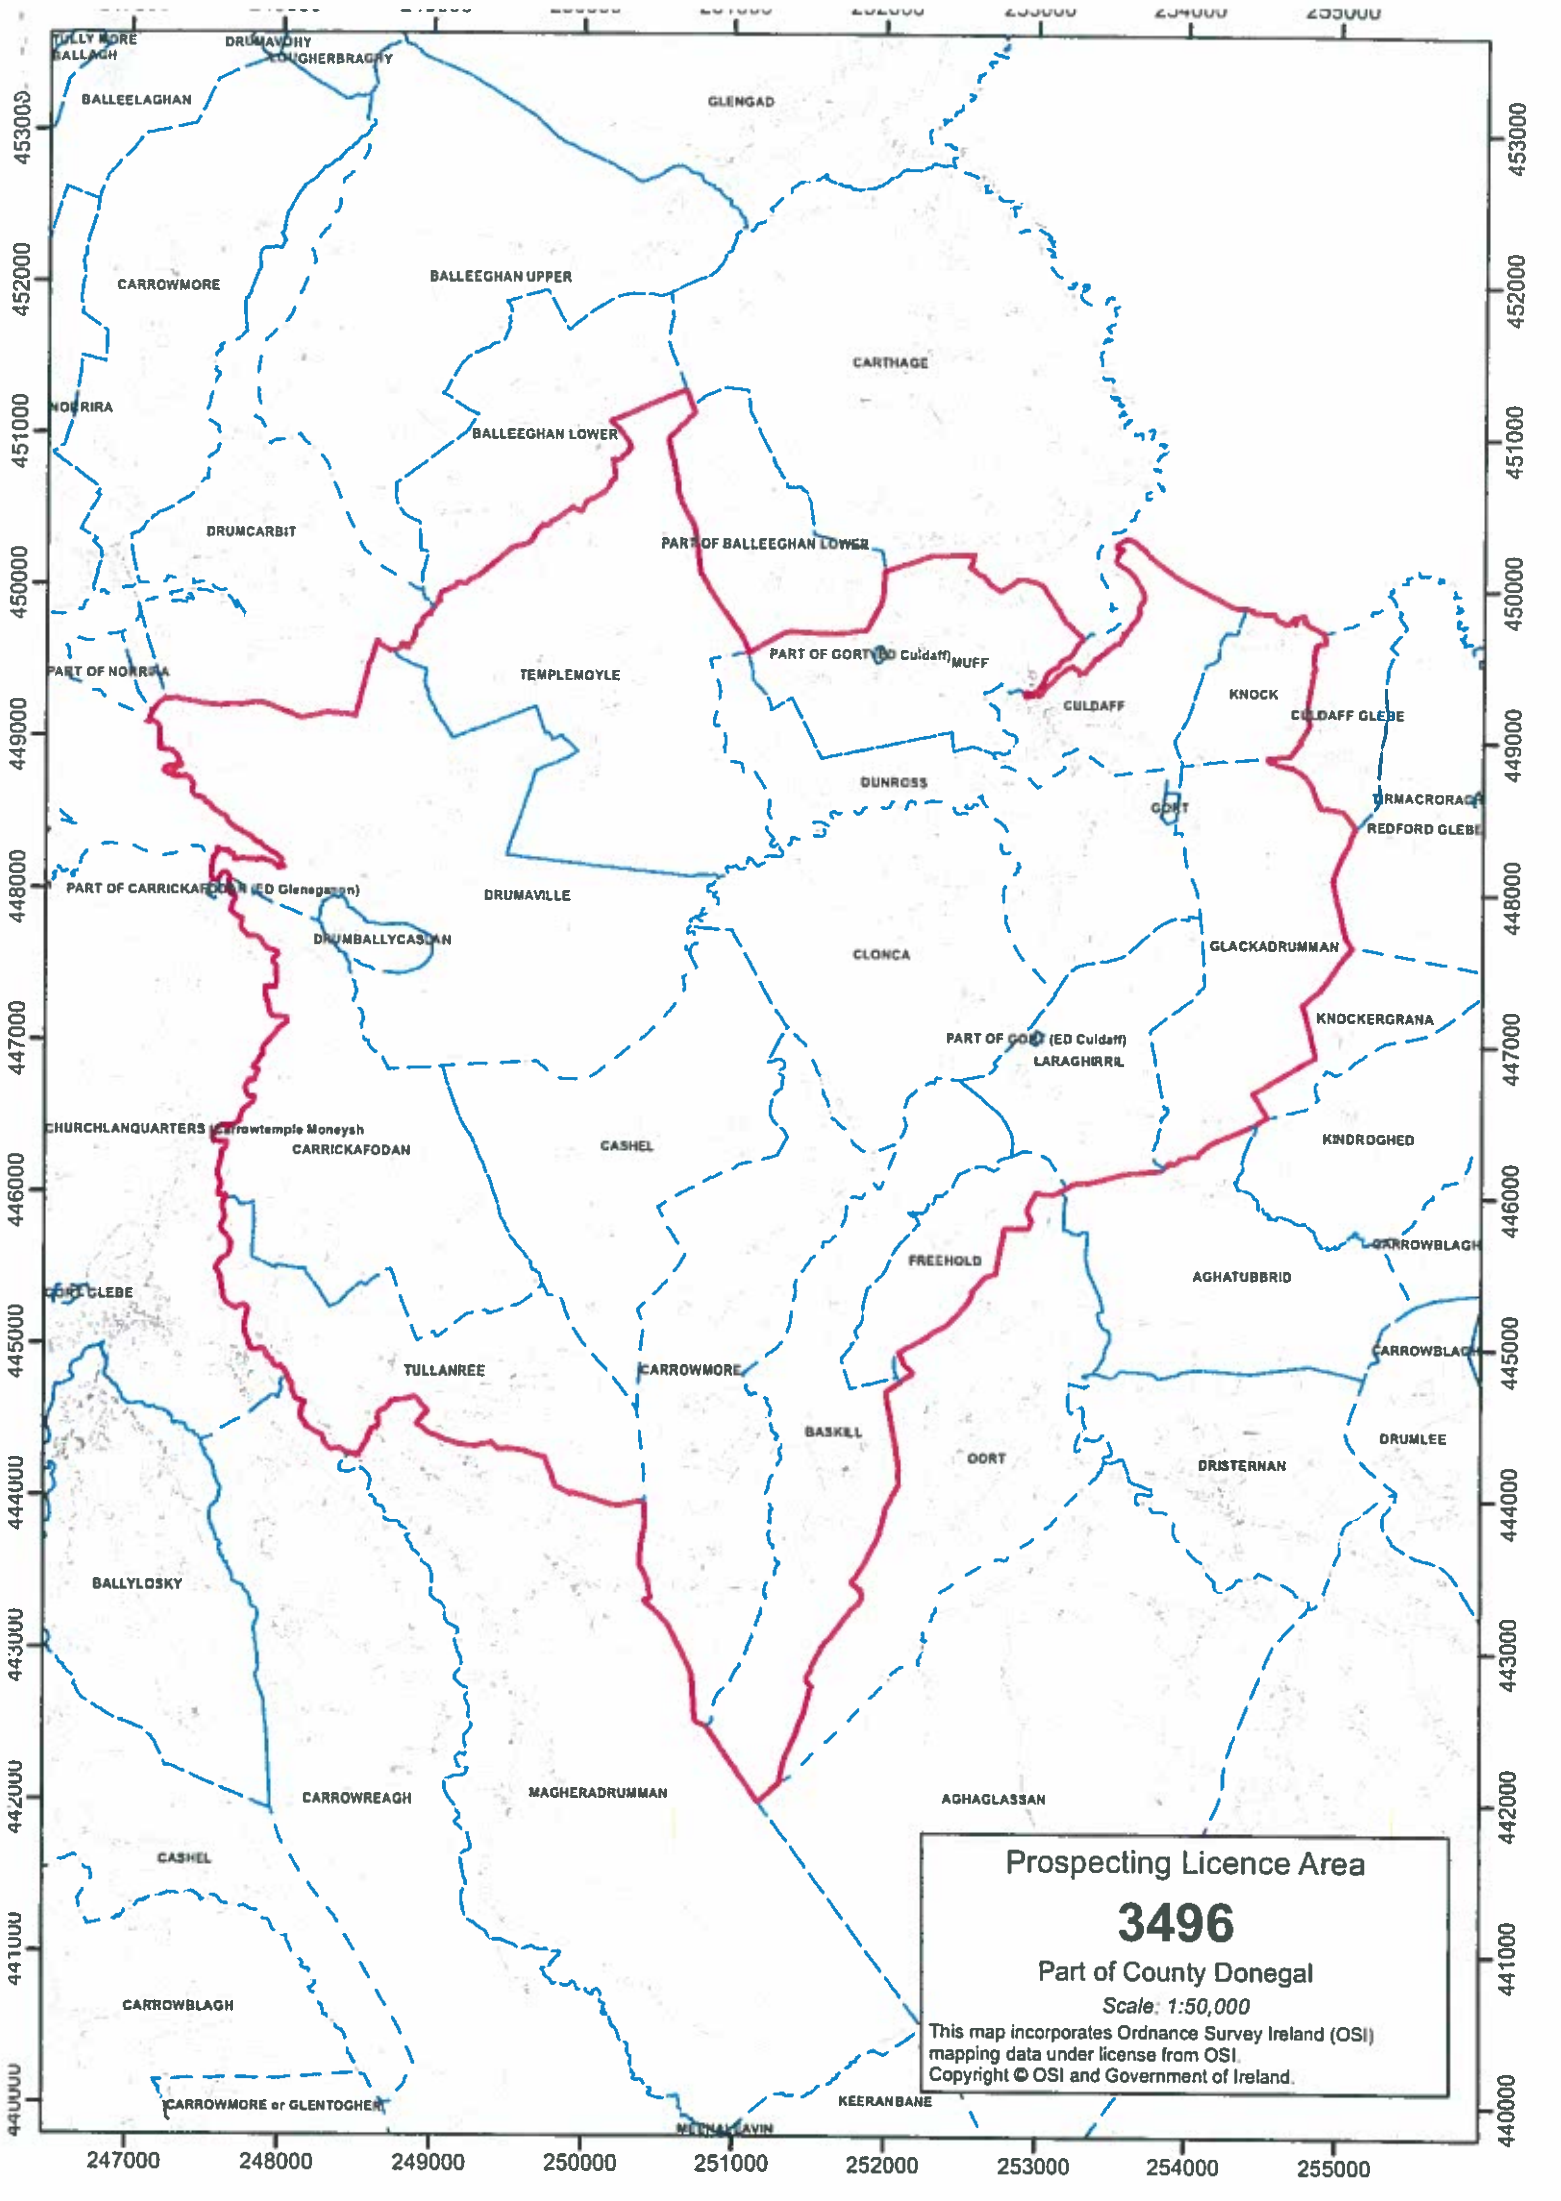

**Prospecting Licence Area No. 3496 County Donegal**

**O.S. 6" Donegal 4, 5, 11 and 12**

**Townlands in Inishowen East Barony:**

Baskill, Carrickafodan, Carrowmore (E.D. Gleneely), Cashel (E.D. Gleneely), Clonca, Culdaff, Drumaville (E.D. Culdaff), Drumballycaslan, Dunross, Freehold, Glackadrumman, Gort, Knock, Laraghrril, Muff, Templemoyle, Tullanree

**Area: 38.09 square kilometres**

Prospecting Licence Area  
**3496**  
Part of County Donegal  
Scale: 1:50,000  
This map incorporates Ordnance Survey Ireland (OSI)  
mapping data under license from OSI.  
Copyright © OSI and Government of Ireland.