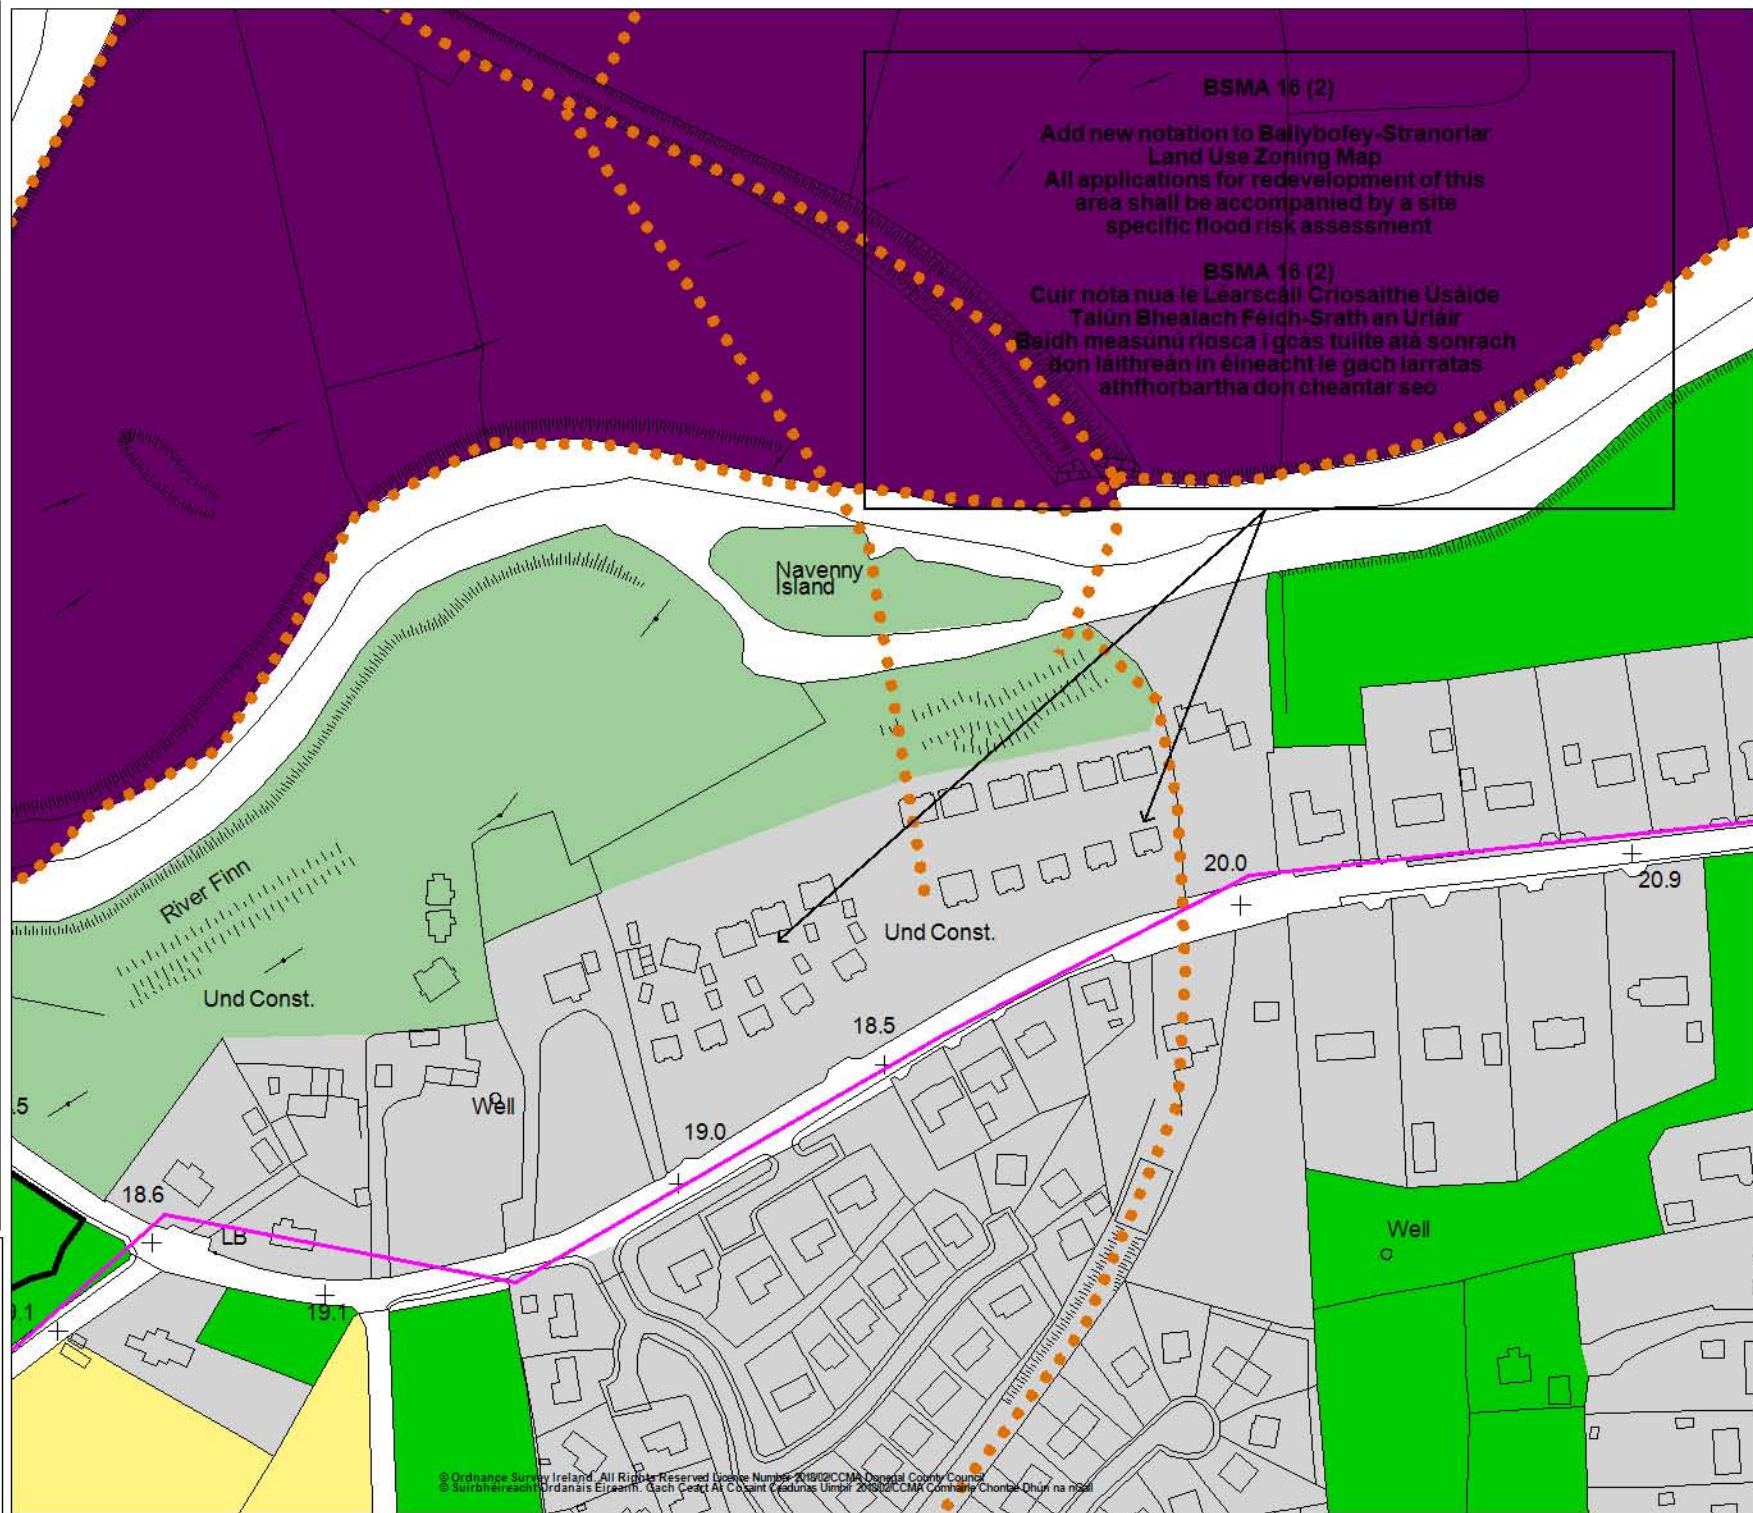

Add Notation
to map as
Identified across

Legend/Eochair Eolais

 Site of Proposed
Material Alterations
Suíomh na Molta
Athrú Ábhar

**The Draft Seven
Strategic
Towns
Local Area Plan
2018-2024**

**Dréachtphlean Limistéir
Áitiúil na Seacht mBaile
Straitéiseacha
2018-2024**