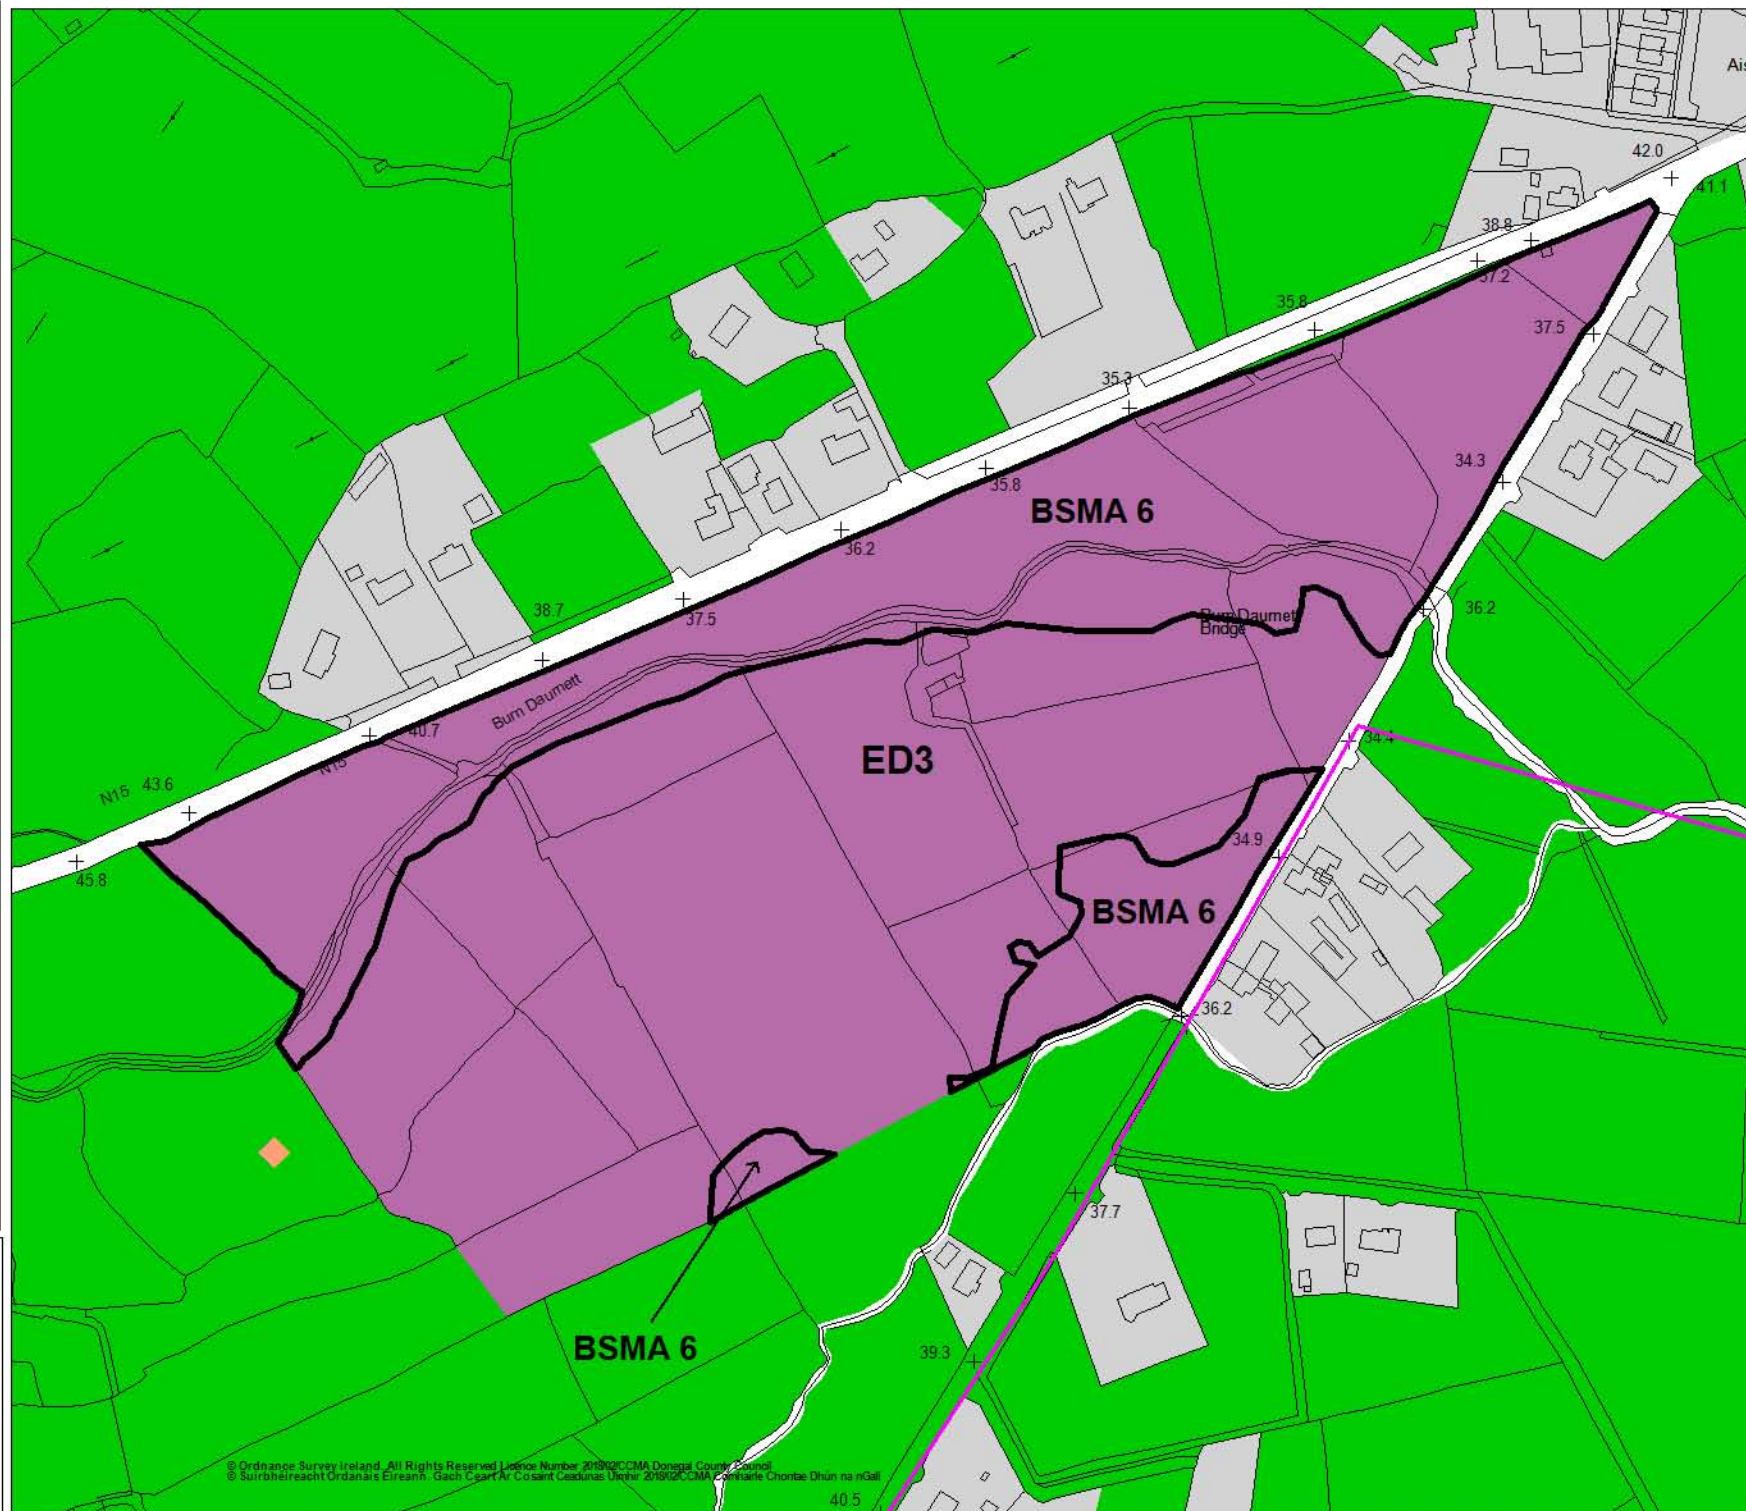

Ballybofey-
Stranorlar

Bhealach Féich
-Srath an Urláir

Proposed
Material Alteration
BSMA 6

Athrú Ábhartha Beartaithe
BSMA 6

Amend the zoning of
lands from 'Economic
Development ED3' to
'Recreation and
Amenity'

Leasaigh criosú talún ó 'Forbairt
Eacnamaíochta ED3' go
'Áineas agus Taitneamhacht'

Legend/Eochair Eolais

 Site of Proposed
Material Alterations
Suíomh na Molta
Athrú Ábhar

**The Draft Seven
Strategic
Towns
Local Area Plan
2018-2024**