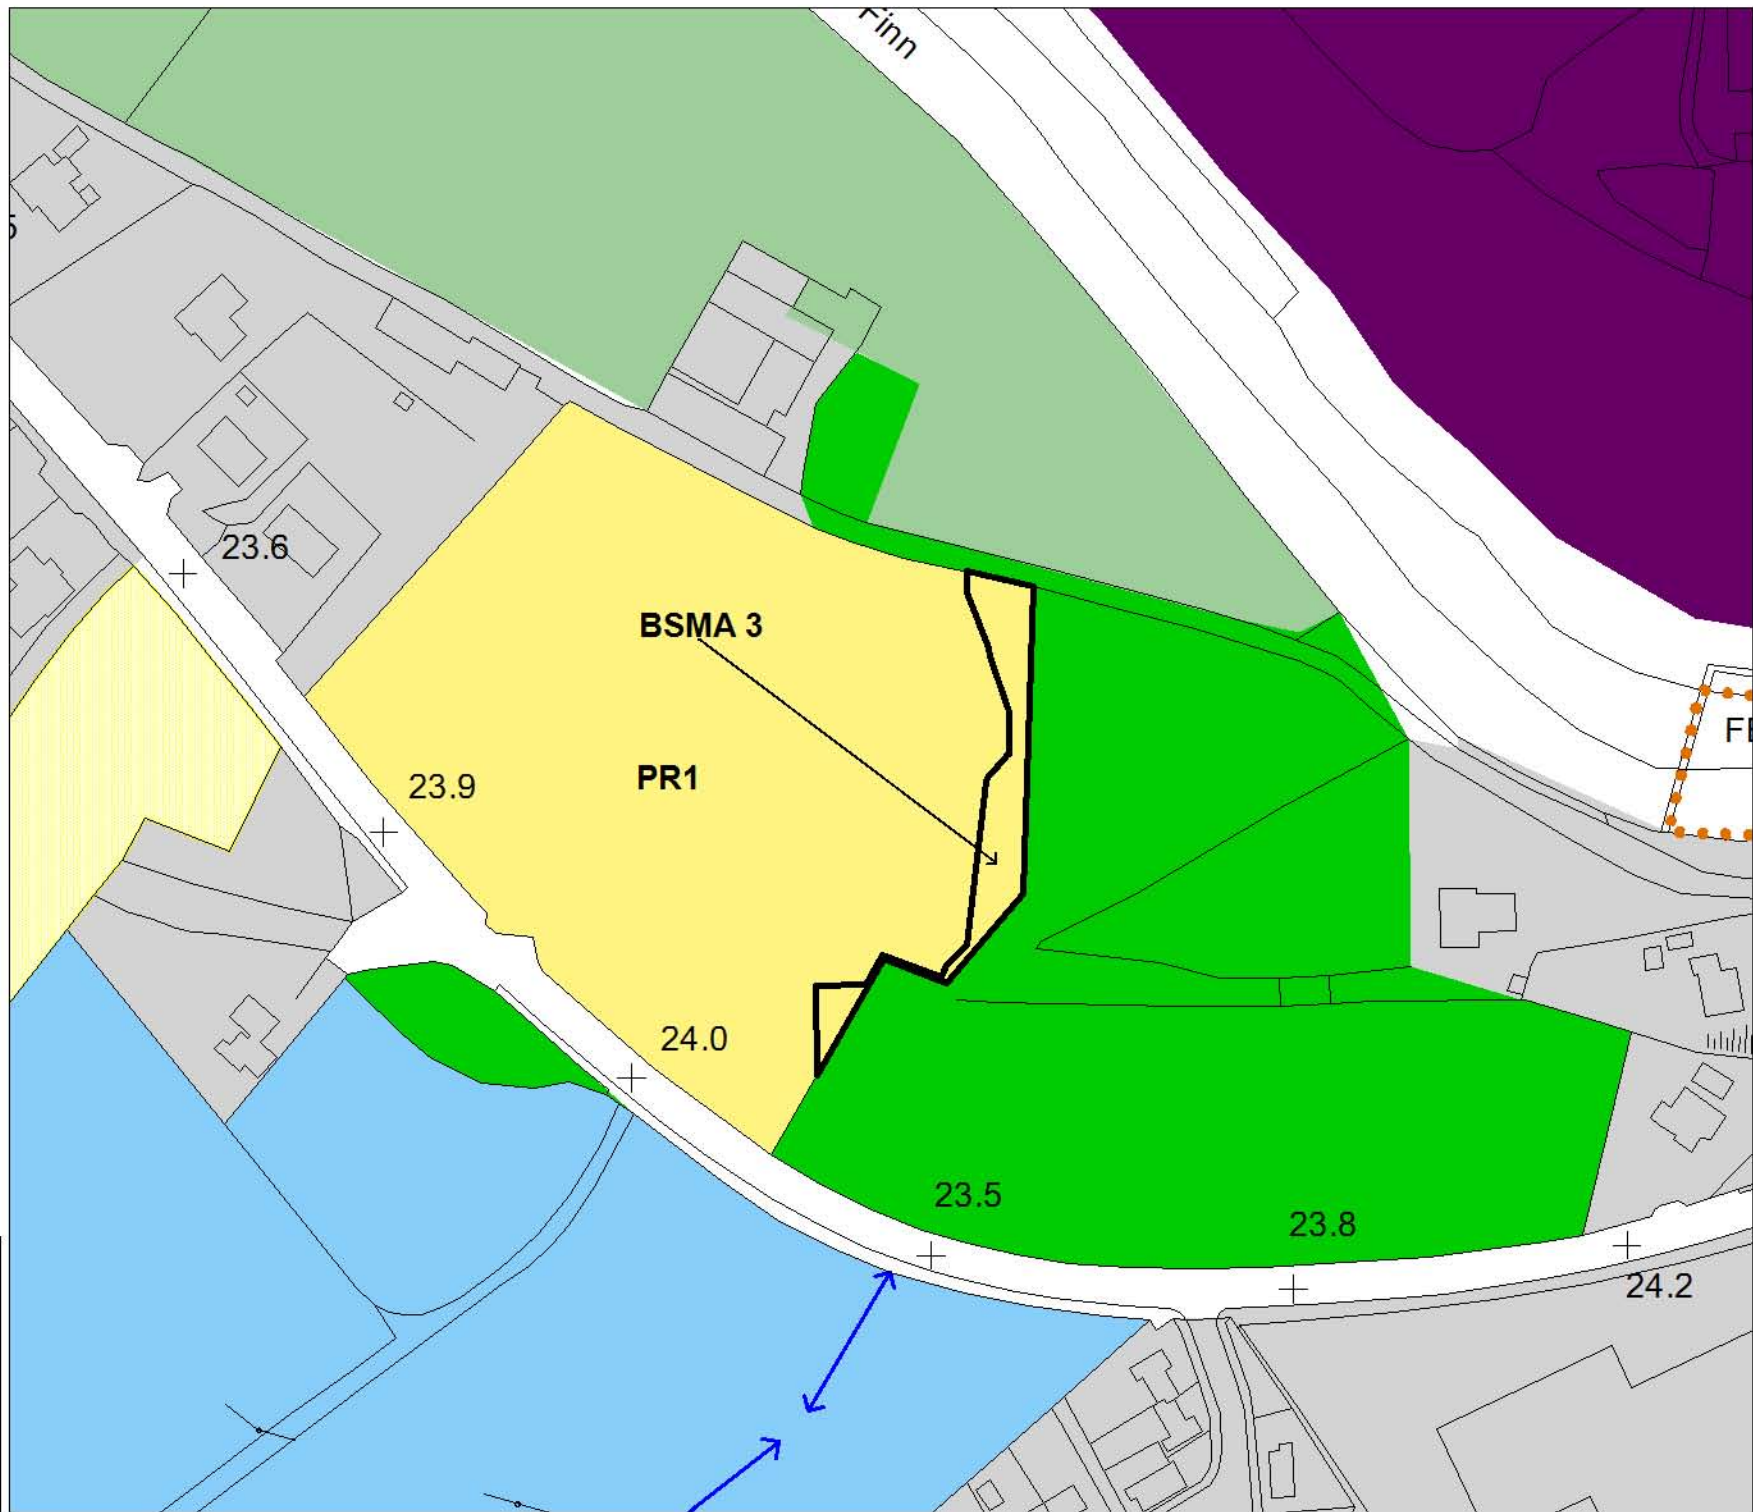

**The Draft Seven
Strategic
Towns
Local Area Plan
2018-2024**

**Ballybofey-
Stranorlar**

**Proposed
Material Alteration
BSMA 3**

**Athrú Ábhartha Beartaithe
BSMA 3**

**Amend the zoning of
the lands from 'Primarily
Residential' to
'Recreation and
Amenity'**

**Leasaigh criosú talún ó
'Cónaitheach
go Príomha' go 'Áineas
agus Taitneamhacht'**

Legend

Site of Proposed
Material Alterations