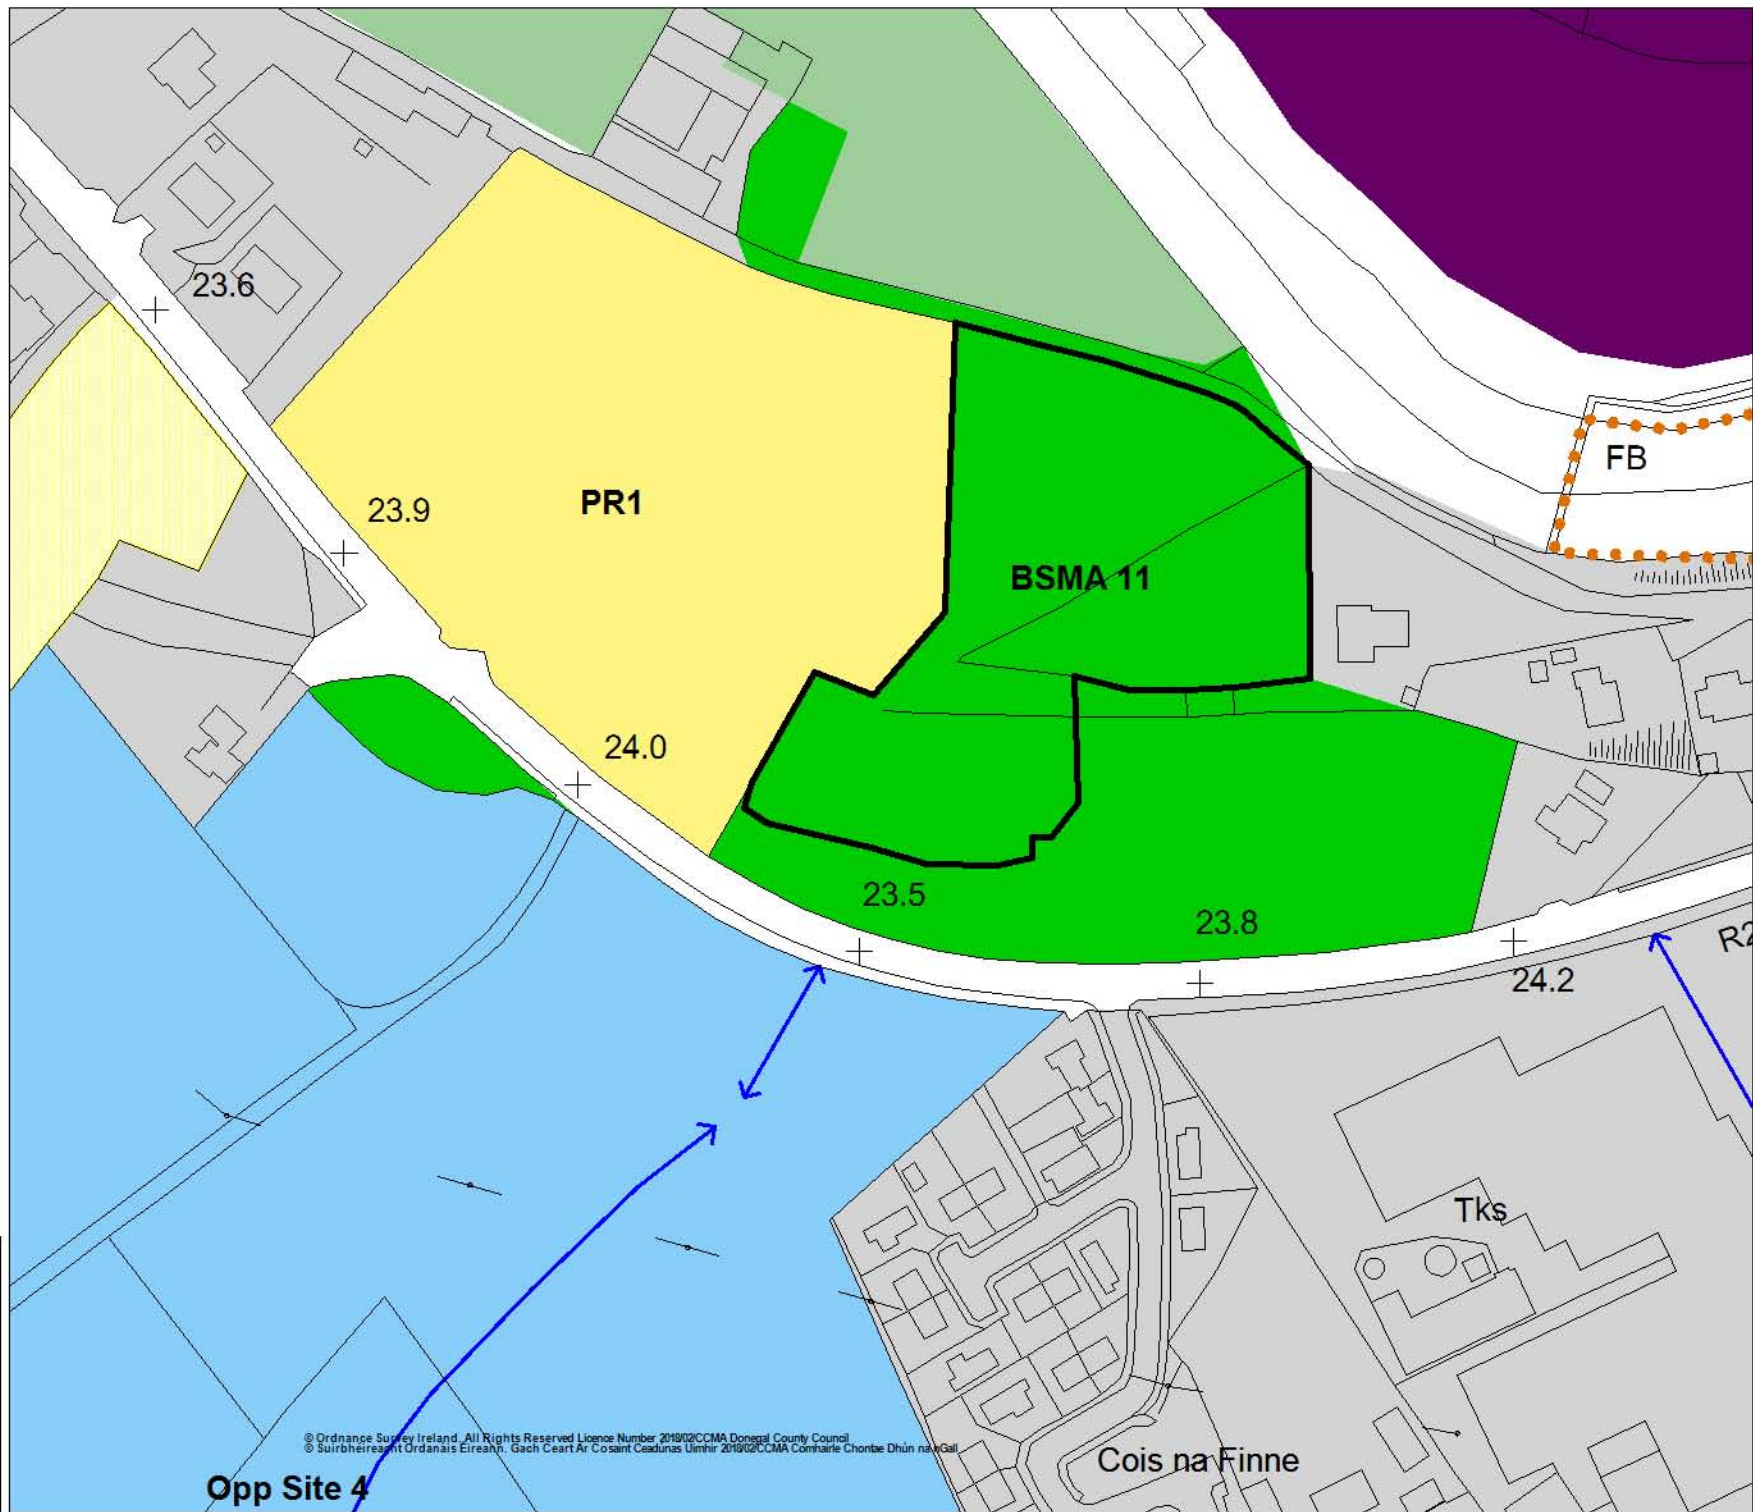

Comhairle Contae
Dhún na nGall
Donegal County Council

The Draft Seven
Strategic
Towns
Local Area Plan
2018-2024

Dréachtphlean Limistéir
Áitiúil na Seacht mBaile
Straitéiseacha
2018-2024

Ballybofey-
Stranorlar

Bhealach Féich
-Srath an Urláir

Proposed
Material Alteration
BSMA 11

Athrú Ábhartha Beartaithe
BSMA 11

Amend the zoning of
lands from 'Local
Environment' to
'Recreation and
Amenity'

Leasaigh críosú talún ó
'Timpeallacht
Áitiúil' go 'Áineas agus
Taitneamhacht'

Legend/Eochair Eolais

Site of Proposed
Material Alterations
Suíomh na Molta
Athrú Ábhar