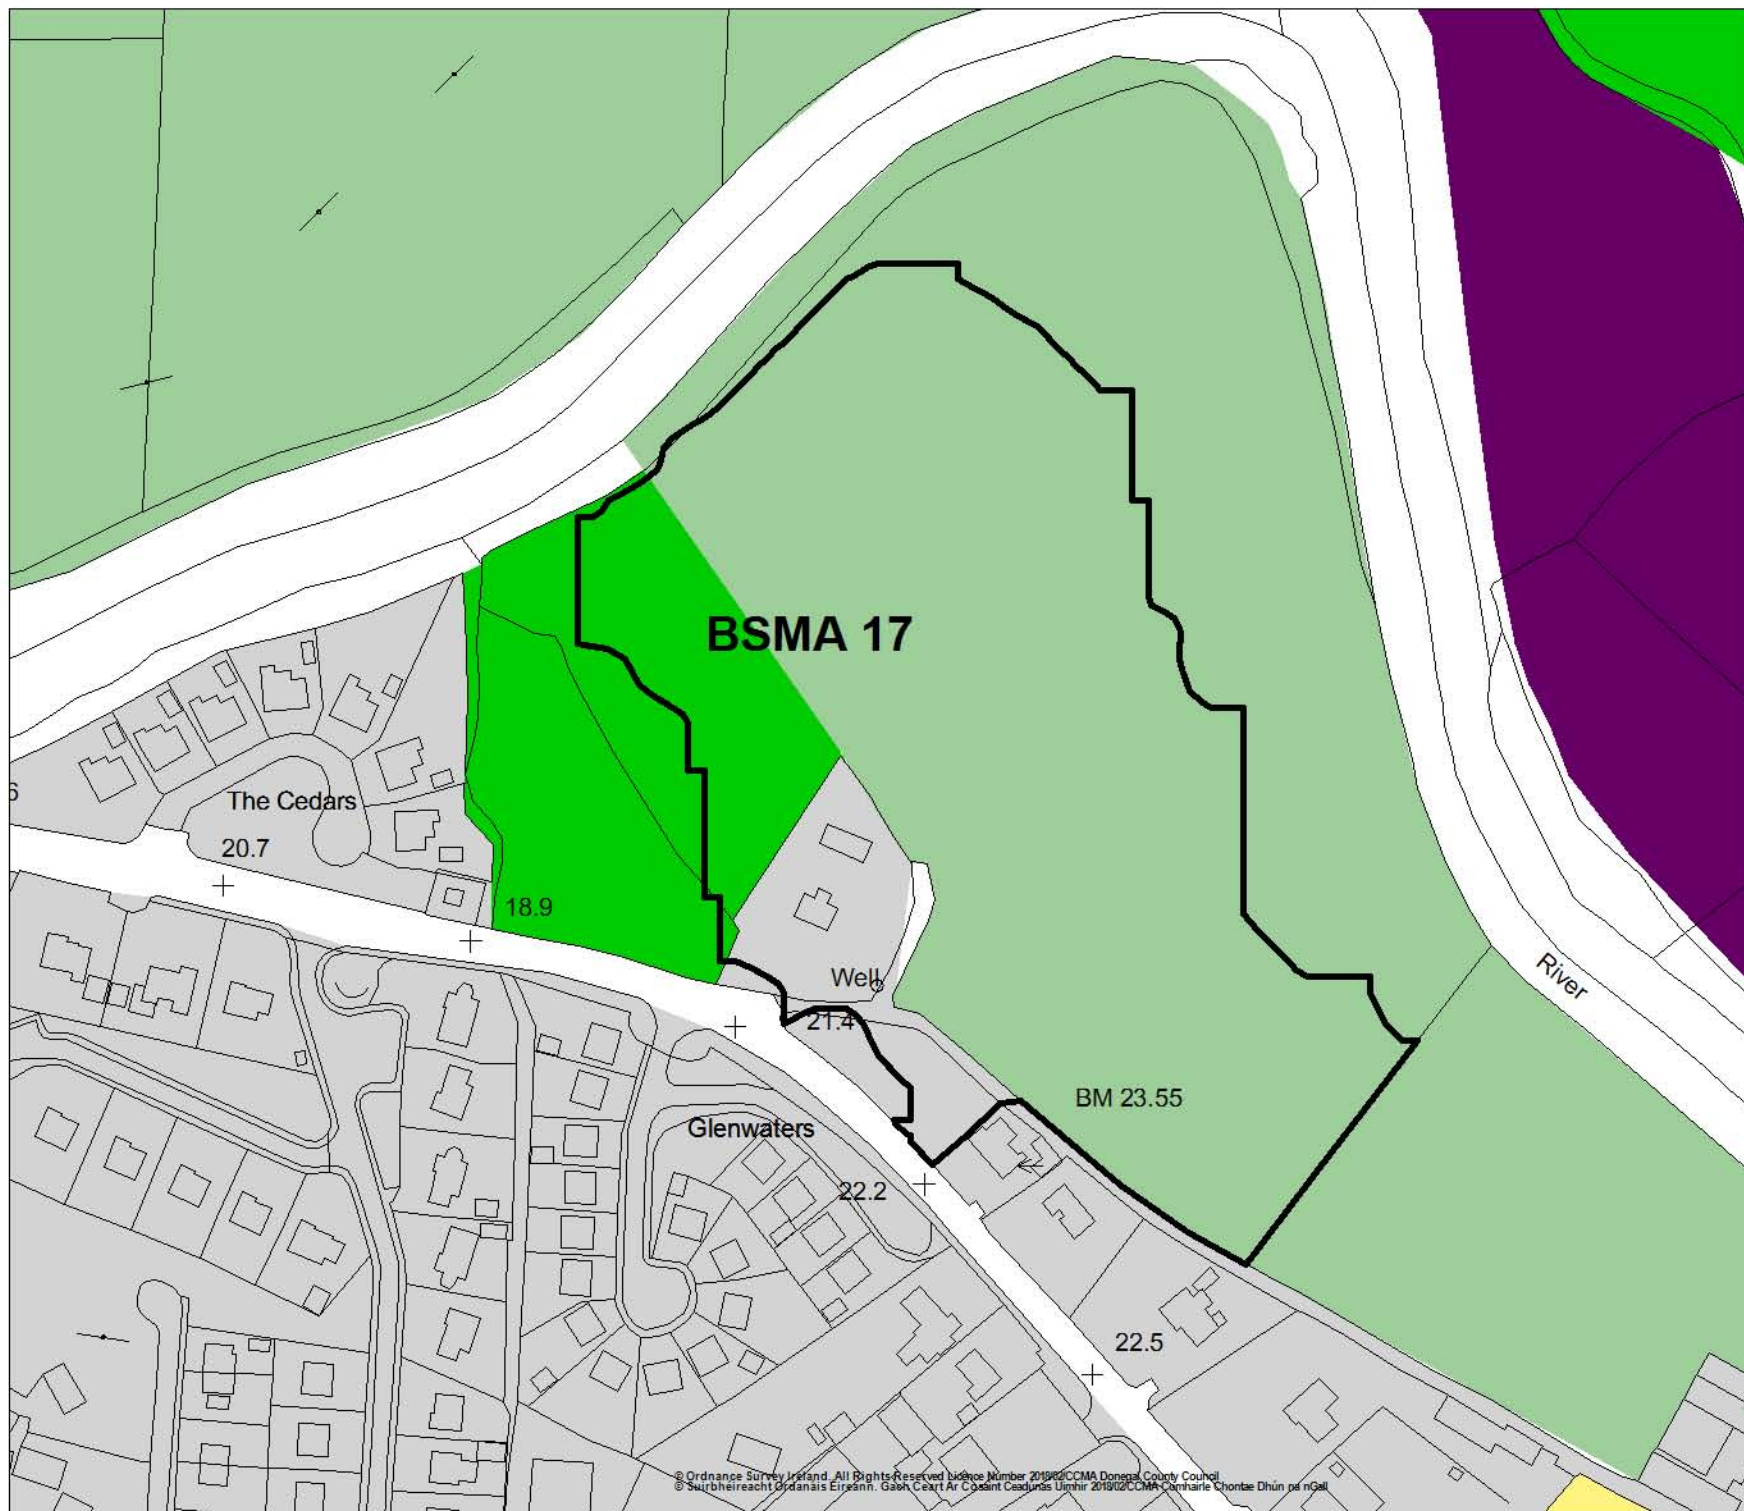

**The Draft Seven
Strategic
Towns
Local Area Plan
2018-2024**

**Dréachtphlean Limistéir
Áitiúil na Seacht mBaile
Straitéiseacha
2018-2024**

**Ballybofey-
Stranorlar**

**Bhealach Féich
-Srath an Urláir**

**Proposed
Material Alteration
BSMA 17**

**Athrú Ábhartha Beartaithe
BSMA 17**

Amend the zoning of the
lands identified from:
(a.) 'Local Environment';
(b.) 'Recreation and
Amenity'
and
(c) 'Established
Development
to
'Primarily
Residential'

Leasaigh criosú talún atá
aitheanta ó: (a.)
'Timpeallacht Áitiúil';
agus (b.) 'Áineas agus
Taitneamhacht' go
'Cónaitheach go Príomha'

Legend/Eochair Eolais

**Site of Proposed
Material Alteration
Suíomh na Molta
Athrú Ábhar**