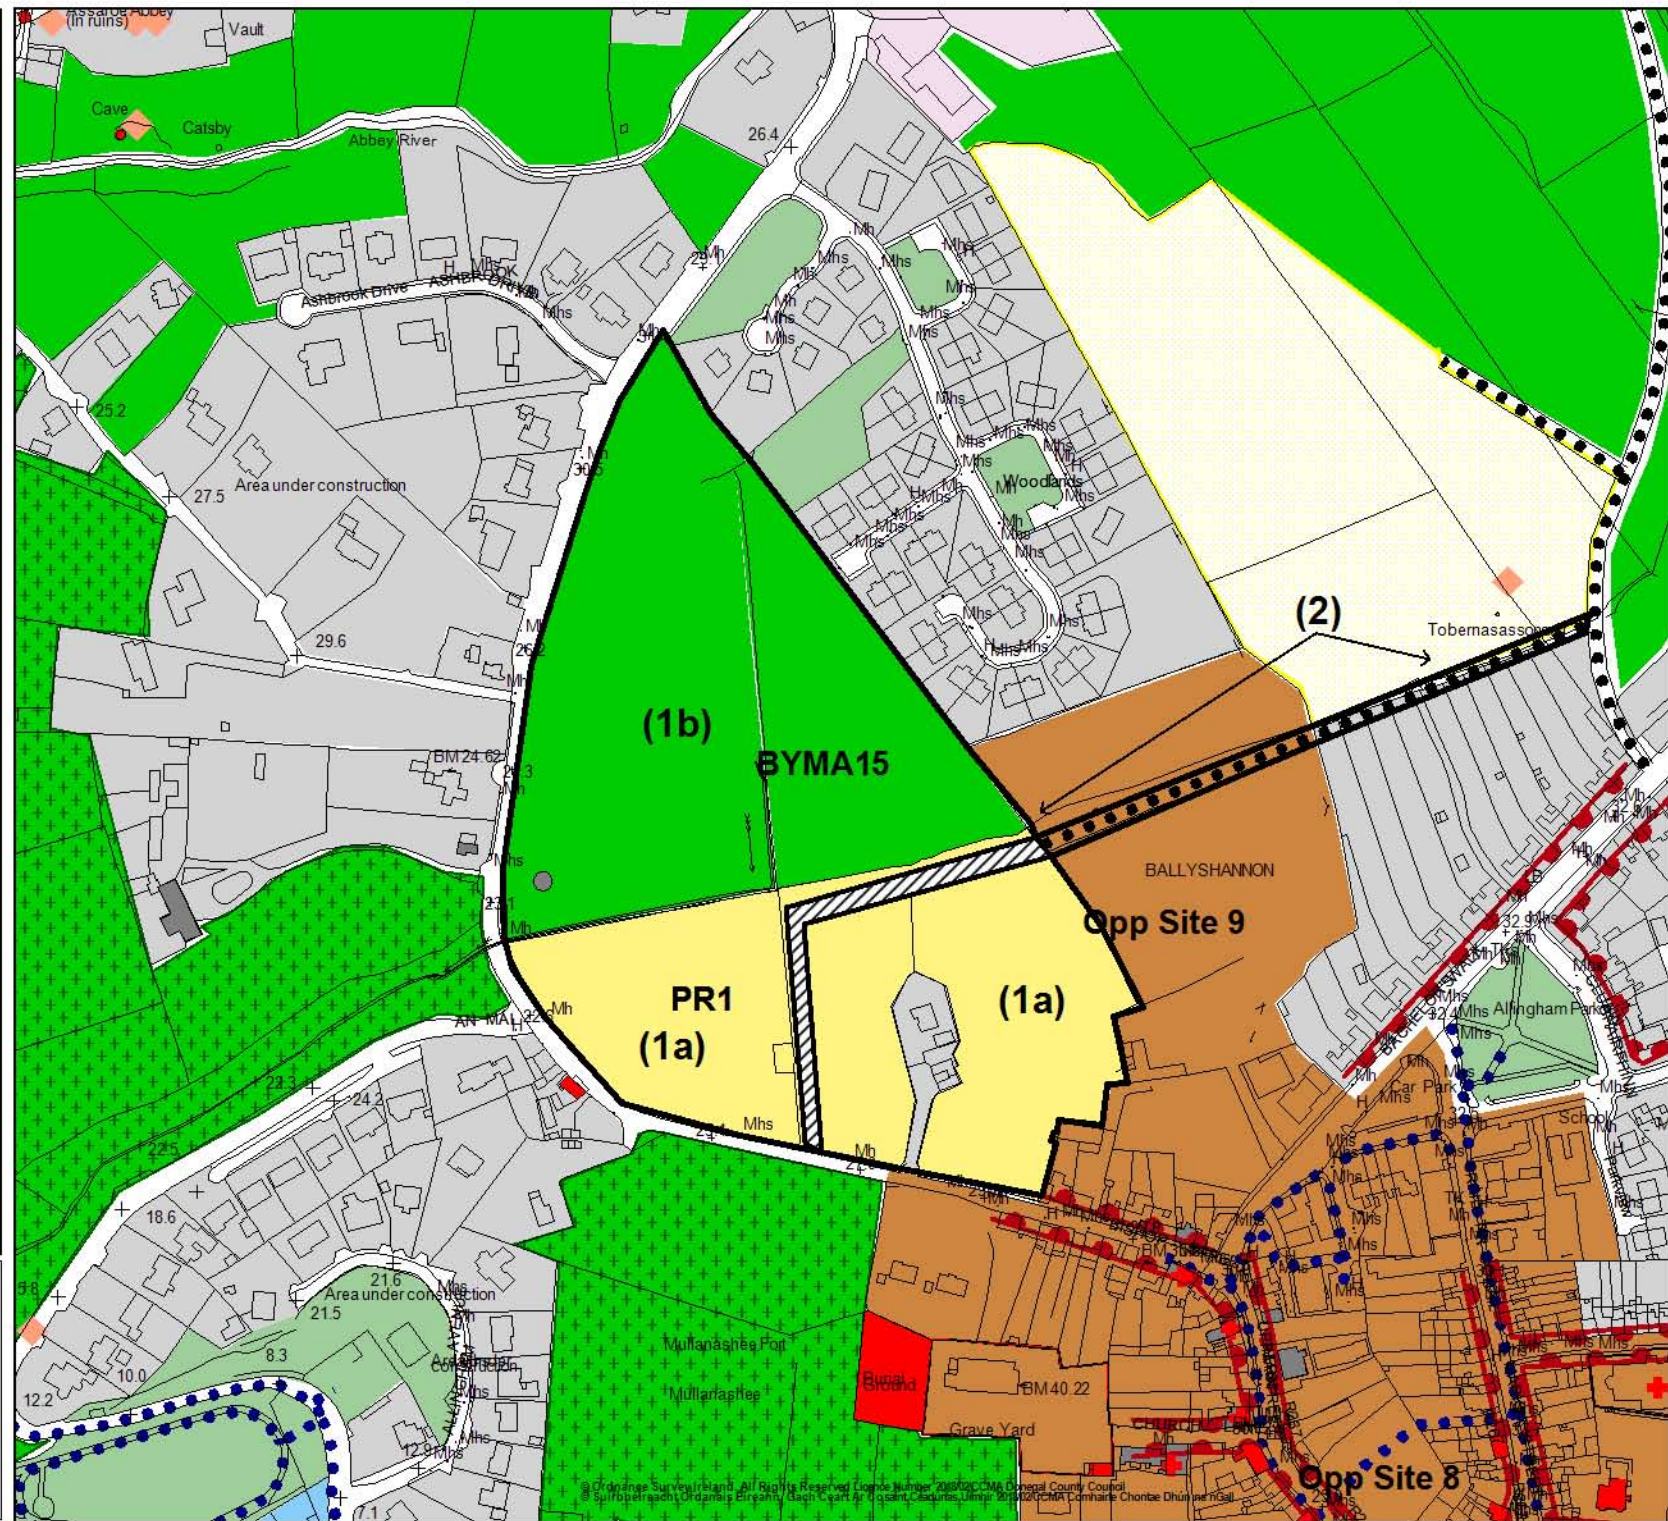

**The Draft Seven
Strategic
Towns
Local Area Plan
2018-2024**

**Dréachtphlean Limistéir
Aitiúil na Seacht mBaile
Straitéiseacha
2018-2024**

Ballyshannon

Béal Átha Seanaidh

**Proposed
Material Alteration
BYMA15**

**Athrú Ábhartha Beartaithe
BYMA 15**

1. Amend the zoning of lands from;
  - (a.) 'Primarily Residential' to 'Recreation and Amenity'; and
  - (b.) from 'Local Environment' to 'Recreation and Amenity'.

2. Remove the indicative strategic road route from the subject site (PR1) and the adjoining Opportunity Site 9

1. Leasaigh criosú talún ó;
  - (a.) 'Cónaitheach go Príomha' go 'Áineas agus Taitneamhacht'; agus
  - (b.) ó 'Tímeallacht Aitiúil' go 'Áineas agus Taitneamhacht'.
2. Bain amach bealach phríomhbhóthair straitéisigh ón láithreán atá i gceist (PR1) agus as Láithreán Deise 9 atá cóngarach.

Legend/Eochair Eolais

- Site of Proposed Material Alteration Suíomh na Molta Athrú Ábhar
- Site of Proposed Material Alteration Suíomh na Molta Athrú Ábhar