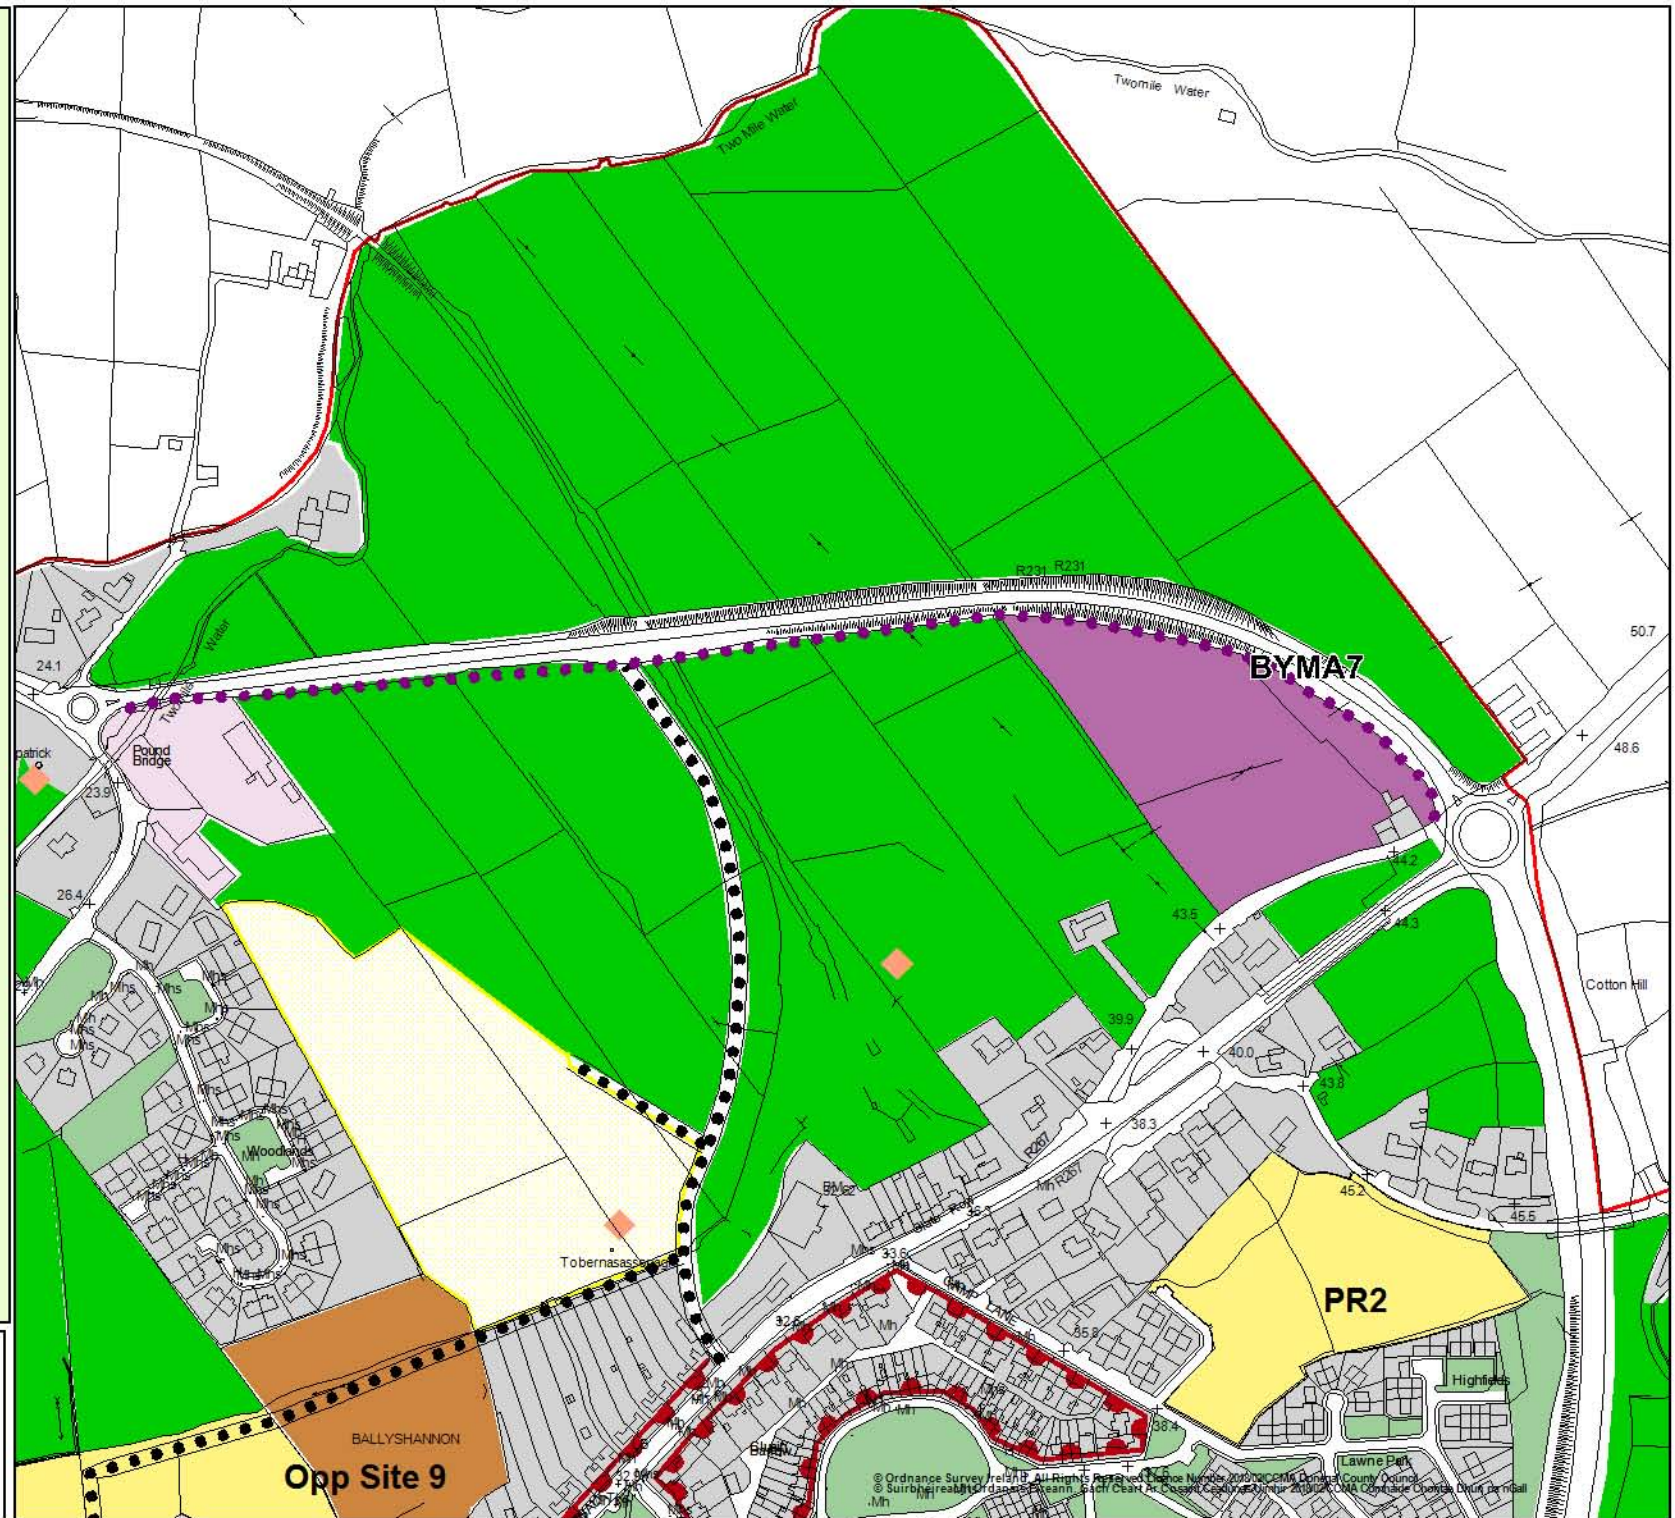

**Comhairle Contae
Dhún na nGall**
Donegal County Council

The Draft Seven
Strategic
Towns
Local Area Plan
2018-2024

Dréachtphlean Limistéir
Áitiúil na Seacht mBaile
Straitéiseacha
2018-2024

Ballyshannon

Béal Átha Seanaidh

Proposed
Material Alteration
BYMA 7

Amend Map to identify an
indicative pedestrian
route/walkway along
the bypass between
the Donegal Road
Roundabout and
Rossnowlagh Road
Roundabout

Leasaigh an Léarscáil le
bealach/bealach siúlóide
coisithe tásach a aithint
feadh an tseachbhóthair idir
Timpeallán Bhóthar Dhún na
nGall agus Timpeallán Bhóthar
Ros Neamhliach.

Legend/Eochair Eolais

- Site of Proposed
  Material Alteration
  Suíomh na Molta
  Athrú Abhar

© Ordnance Survey (Ireland) All Rights Reserved Licence Number 2010/0000 Donegal County Council
© Saibhirí Beathaisnéis Éireann, Sár-Chairé Ní Chéalláin, Rossett, Co. Dhú na nGall 2018. M.A. Ó. Comhairle Contae Dhún na nGall