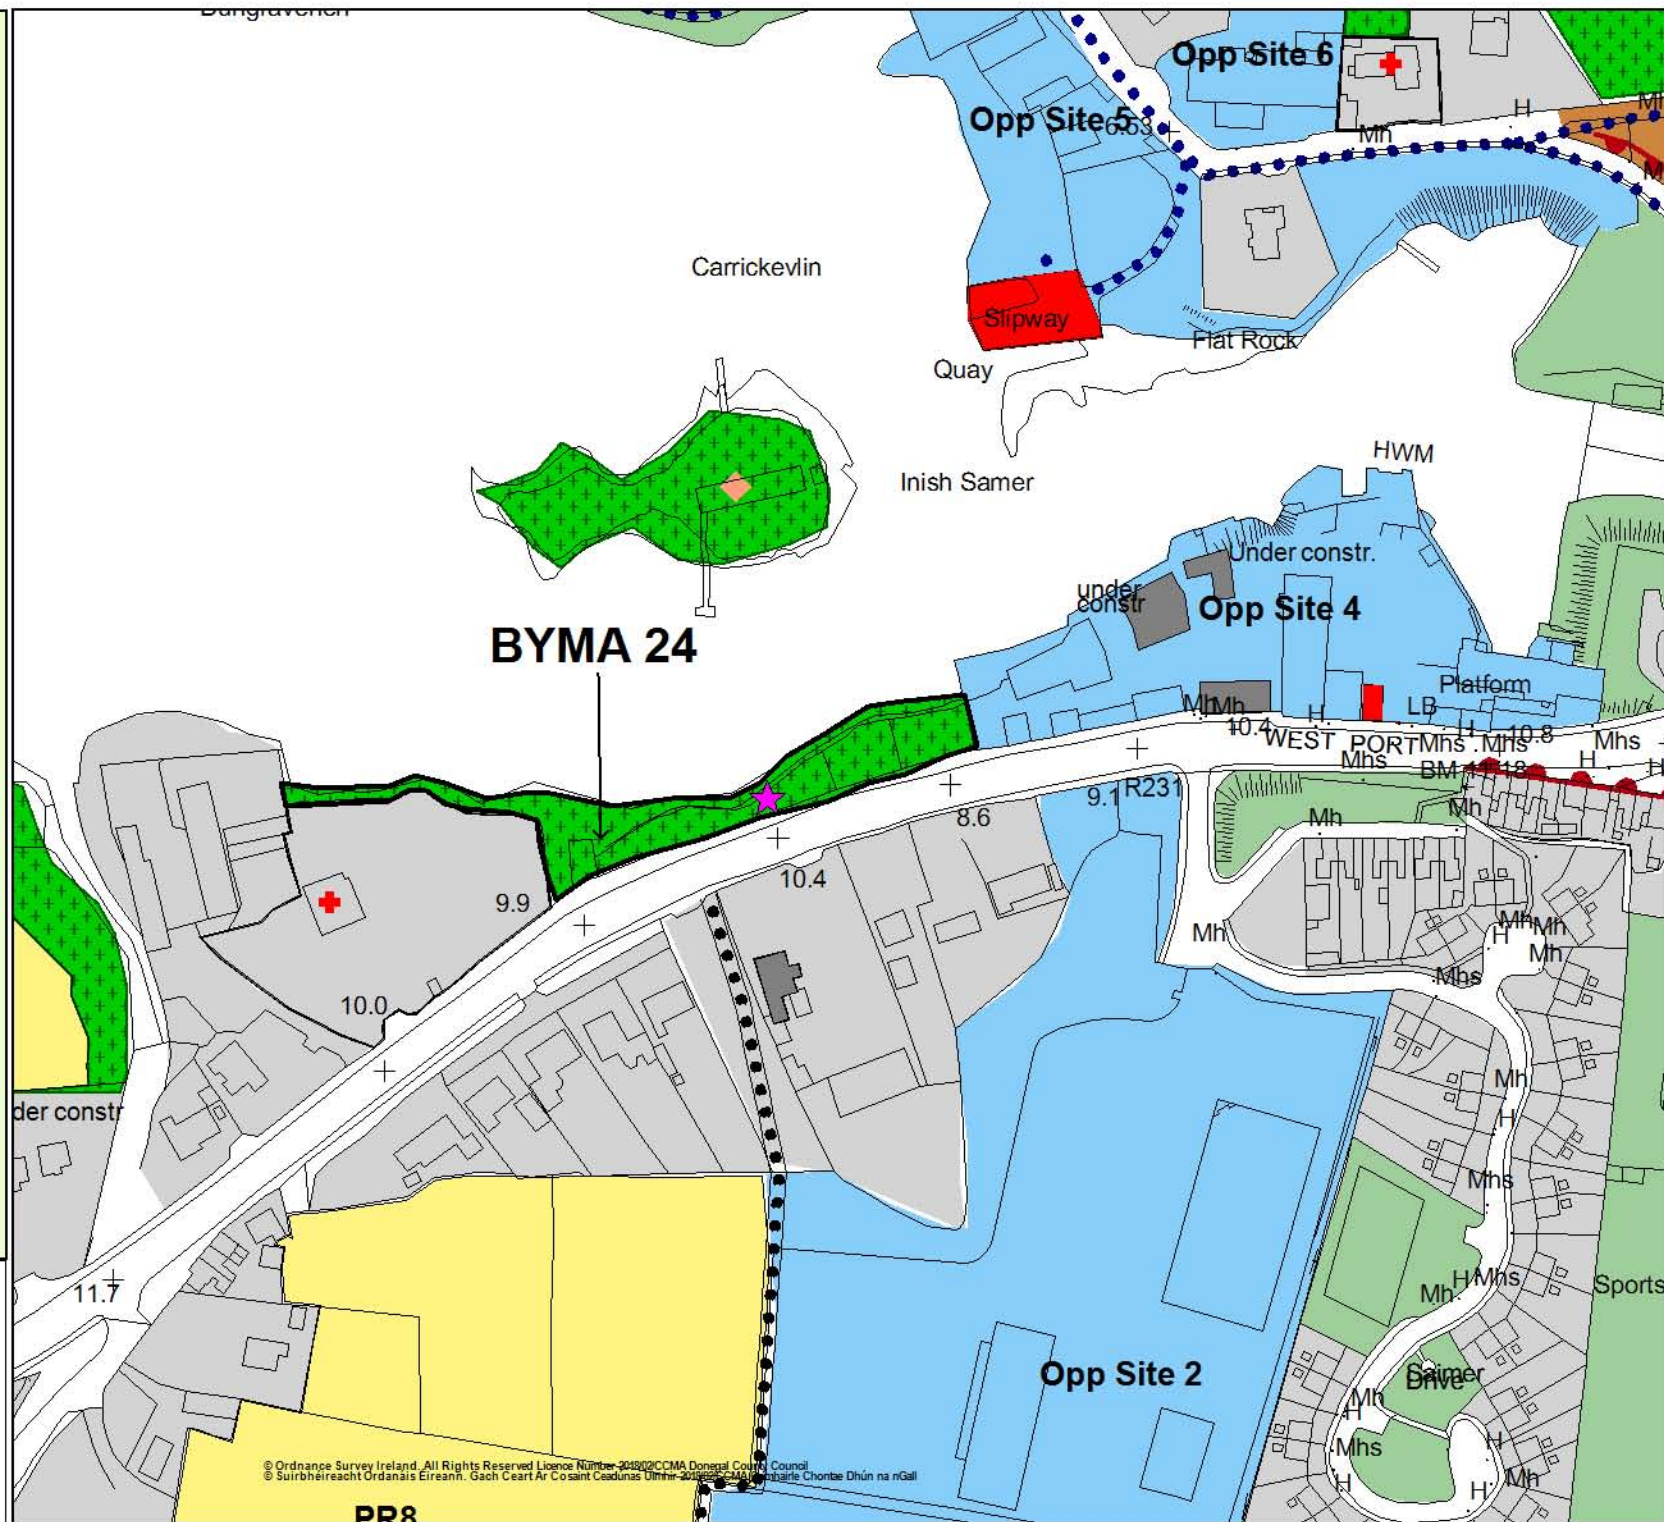

**Comhairle Contae
Dhún na nGall**
Donegal County Council

The Draft Seven
Strategic
Towns
Local Area Plan
2018-2024

Dréachtphlean Limistéir
Áitiúil na Seacht mBaile
Straitéiseacha
2018-2024

Ballyshannon

Béal Átha Seanaidh

Proposed
Material Alteration
BYMA 24

Athrú Ábhartha Beartaithe
BYMA 24

Amend the zoning of
lands from 'Local
Environment' to
'Recreation and Amenity'
and to show identification
of an elevated viewing
platform along the river
to allow a photo
opportunity area on the
Wild Atlantic Way

Leasaigh criosú talún ó
'Timpeallacht Áitiúil' go
'Áineas agus Taitneamhacht'
agus léirigh ardán féachana
aitheanta atá thuas ard feadh
na habhann le limistéar le
grianghraif a thógáil a chur
fáil ar Shlí an Atlantaigh Fháin

Legend/Eochair Eolais

Site of proposed
Material Alteration
Suíomh na Molta
Athrú Ábhar

Viewing Area
Réimse ag Breathnú