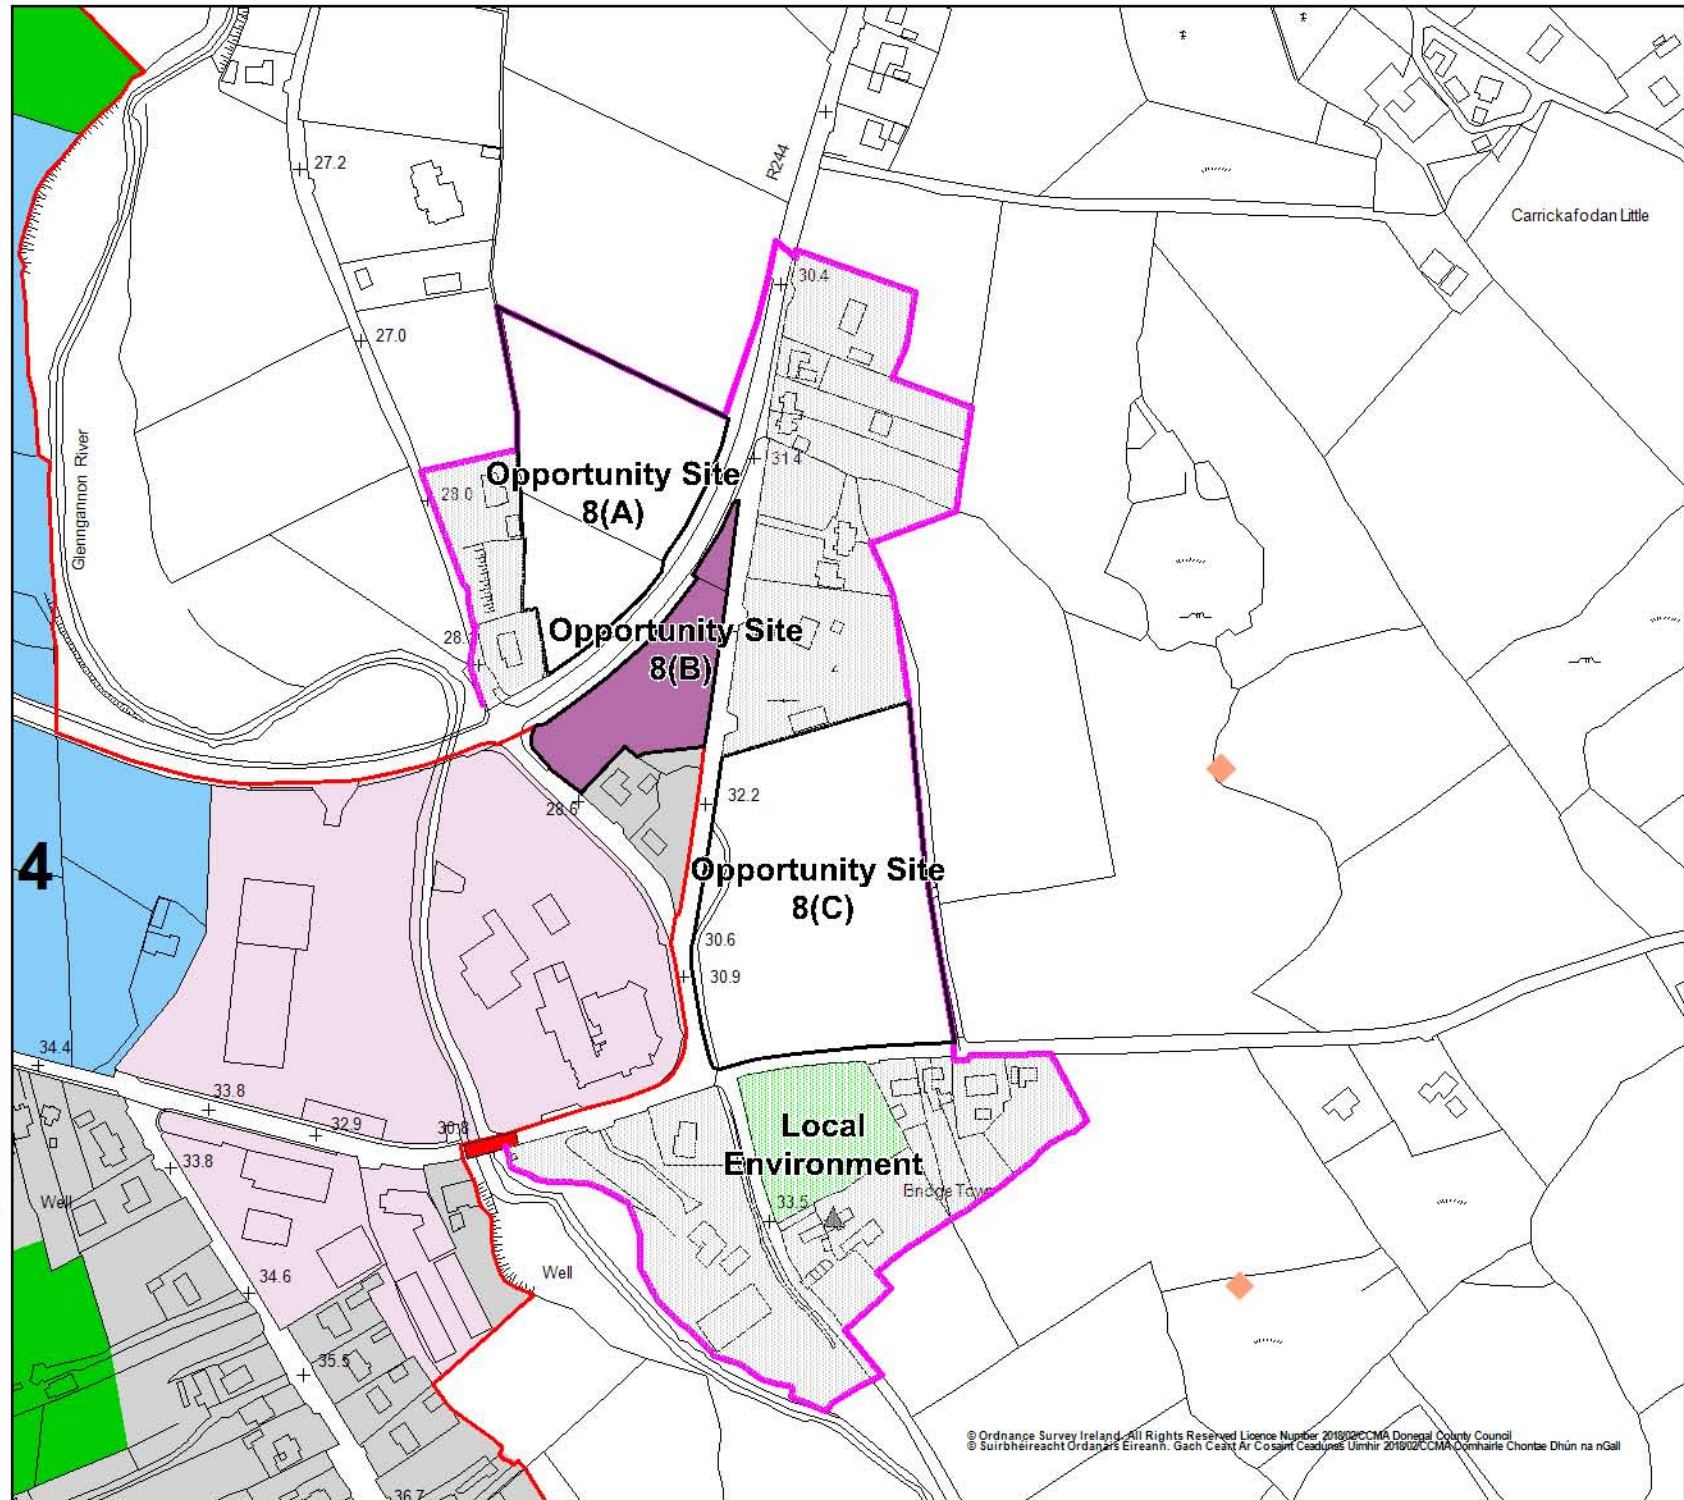

**The Draft Seven
Strategic
Towns
Local Area Plan
2018-2024**

**Dréachtphlean Limistéir
Áitiúil na Seacht mBaile
Straitéiseacha
2018-2024**

Carndonagh

Carn Domhnach

**Proposed
Material Alteration
CNMA 7**

**Athrú Ábhartha Beartaithe
CNMA 7**

1. Extend the Local Area Plan boundary and zone:
  - a. Three sub-areas as 'Opportunity Site 8A, B and C';
  - b. One sub-area as 'Local Environment'; and
  - c. Remaining already developed sub-areas as 'Established Development'.

**Cuir síneadh le teorainn an
Phlean Ceantair Áitiúil agus
criosaigh:**

- a) Trí fhocheantar mar 'Láithreán Deise 8A, B agus C';
- b) Focheantar amháin mar 'Timpeallacht Áitiúil' agus
- c. Na focheantair eile atá fágtha agus atá forbartha cheana féin mar 'Forbairt Bhunaithe'.

Legend/Eochair Eolais

- Carndonagh
- Material Alteration
- Carn Domhnach
- Athrú Ábhar