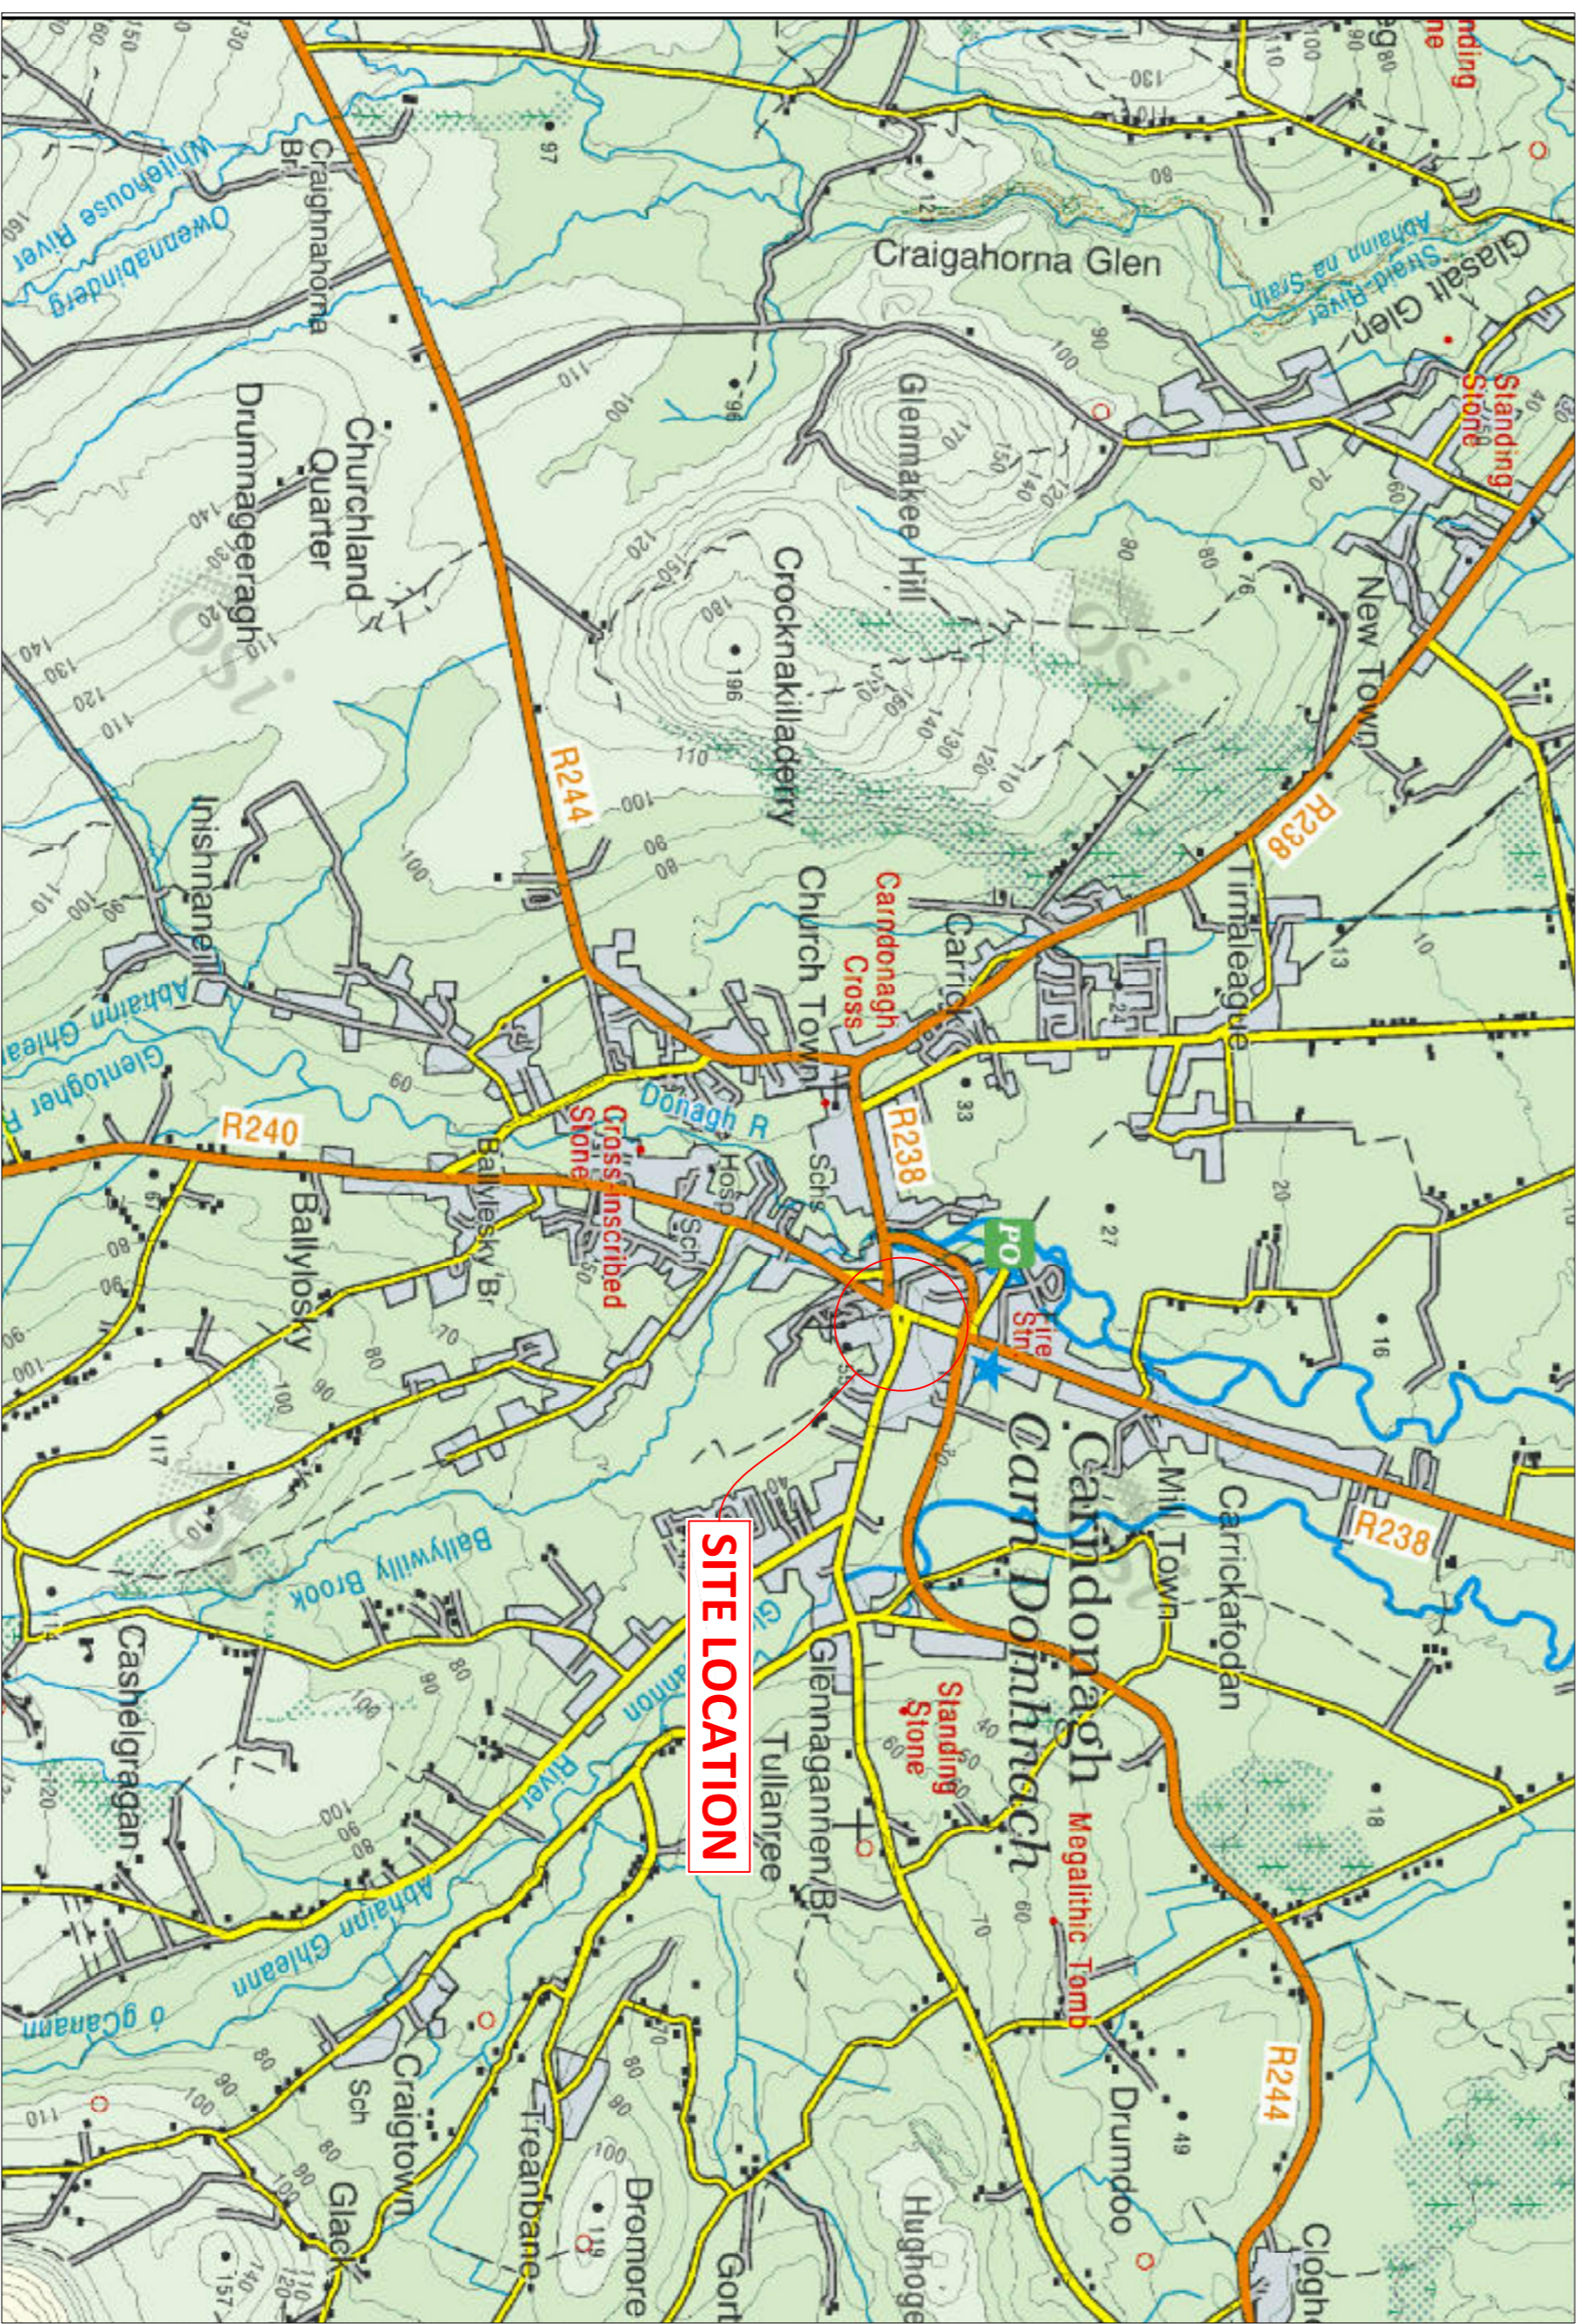

SITE LOCATION  
NOT TO SCALE

SITE LOCATION  
NOT TO SCALE

SITE LOCATION MAP  
SCALE: 1:500

SITE AREA: 0.9045ha / 2.2351ACRES  
OS MAP NUMBER : 0033-1D

**Comhairle Contae**  
**Dhúin na nGall**  
Donegal County Council  
Community Development & Planning Services

Horizontal Scale:	1:1000
Vertical Scale:	N/A
File no.:	N/A

Project:	CarnDonagh Town Centre Regeneration Project
Location:	CarnDonagh, Co Donegal
Drawing Title:	Site Location & Site Extents

Rev.:	
Dwg No.:	2020/C&P/CD/01