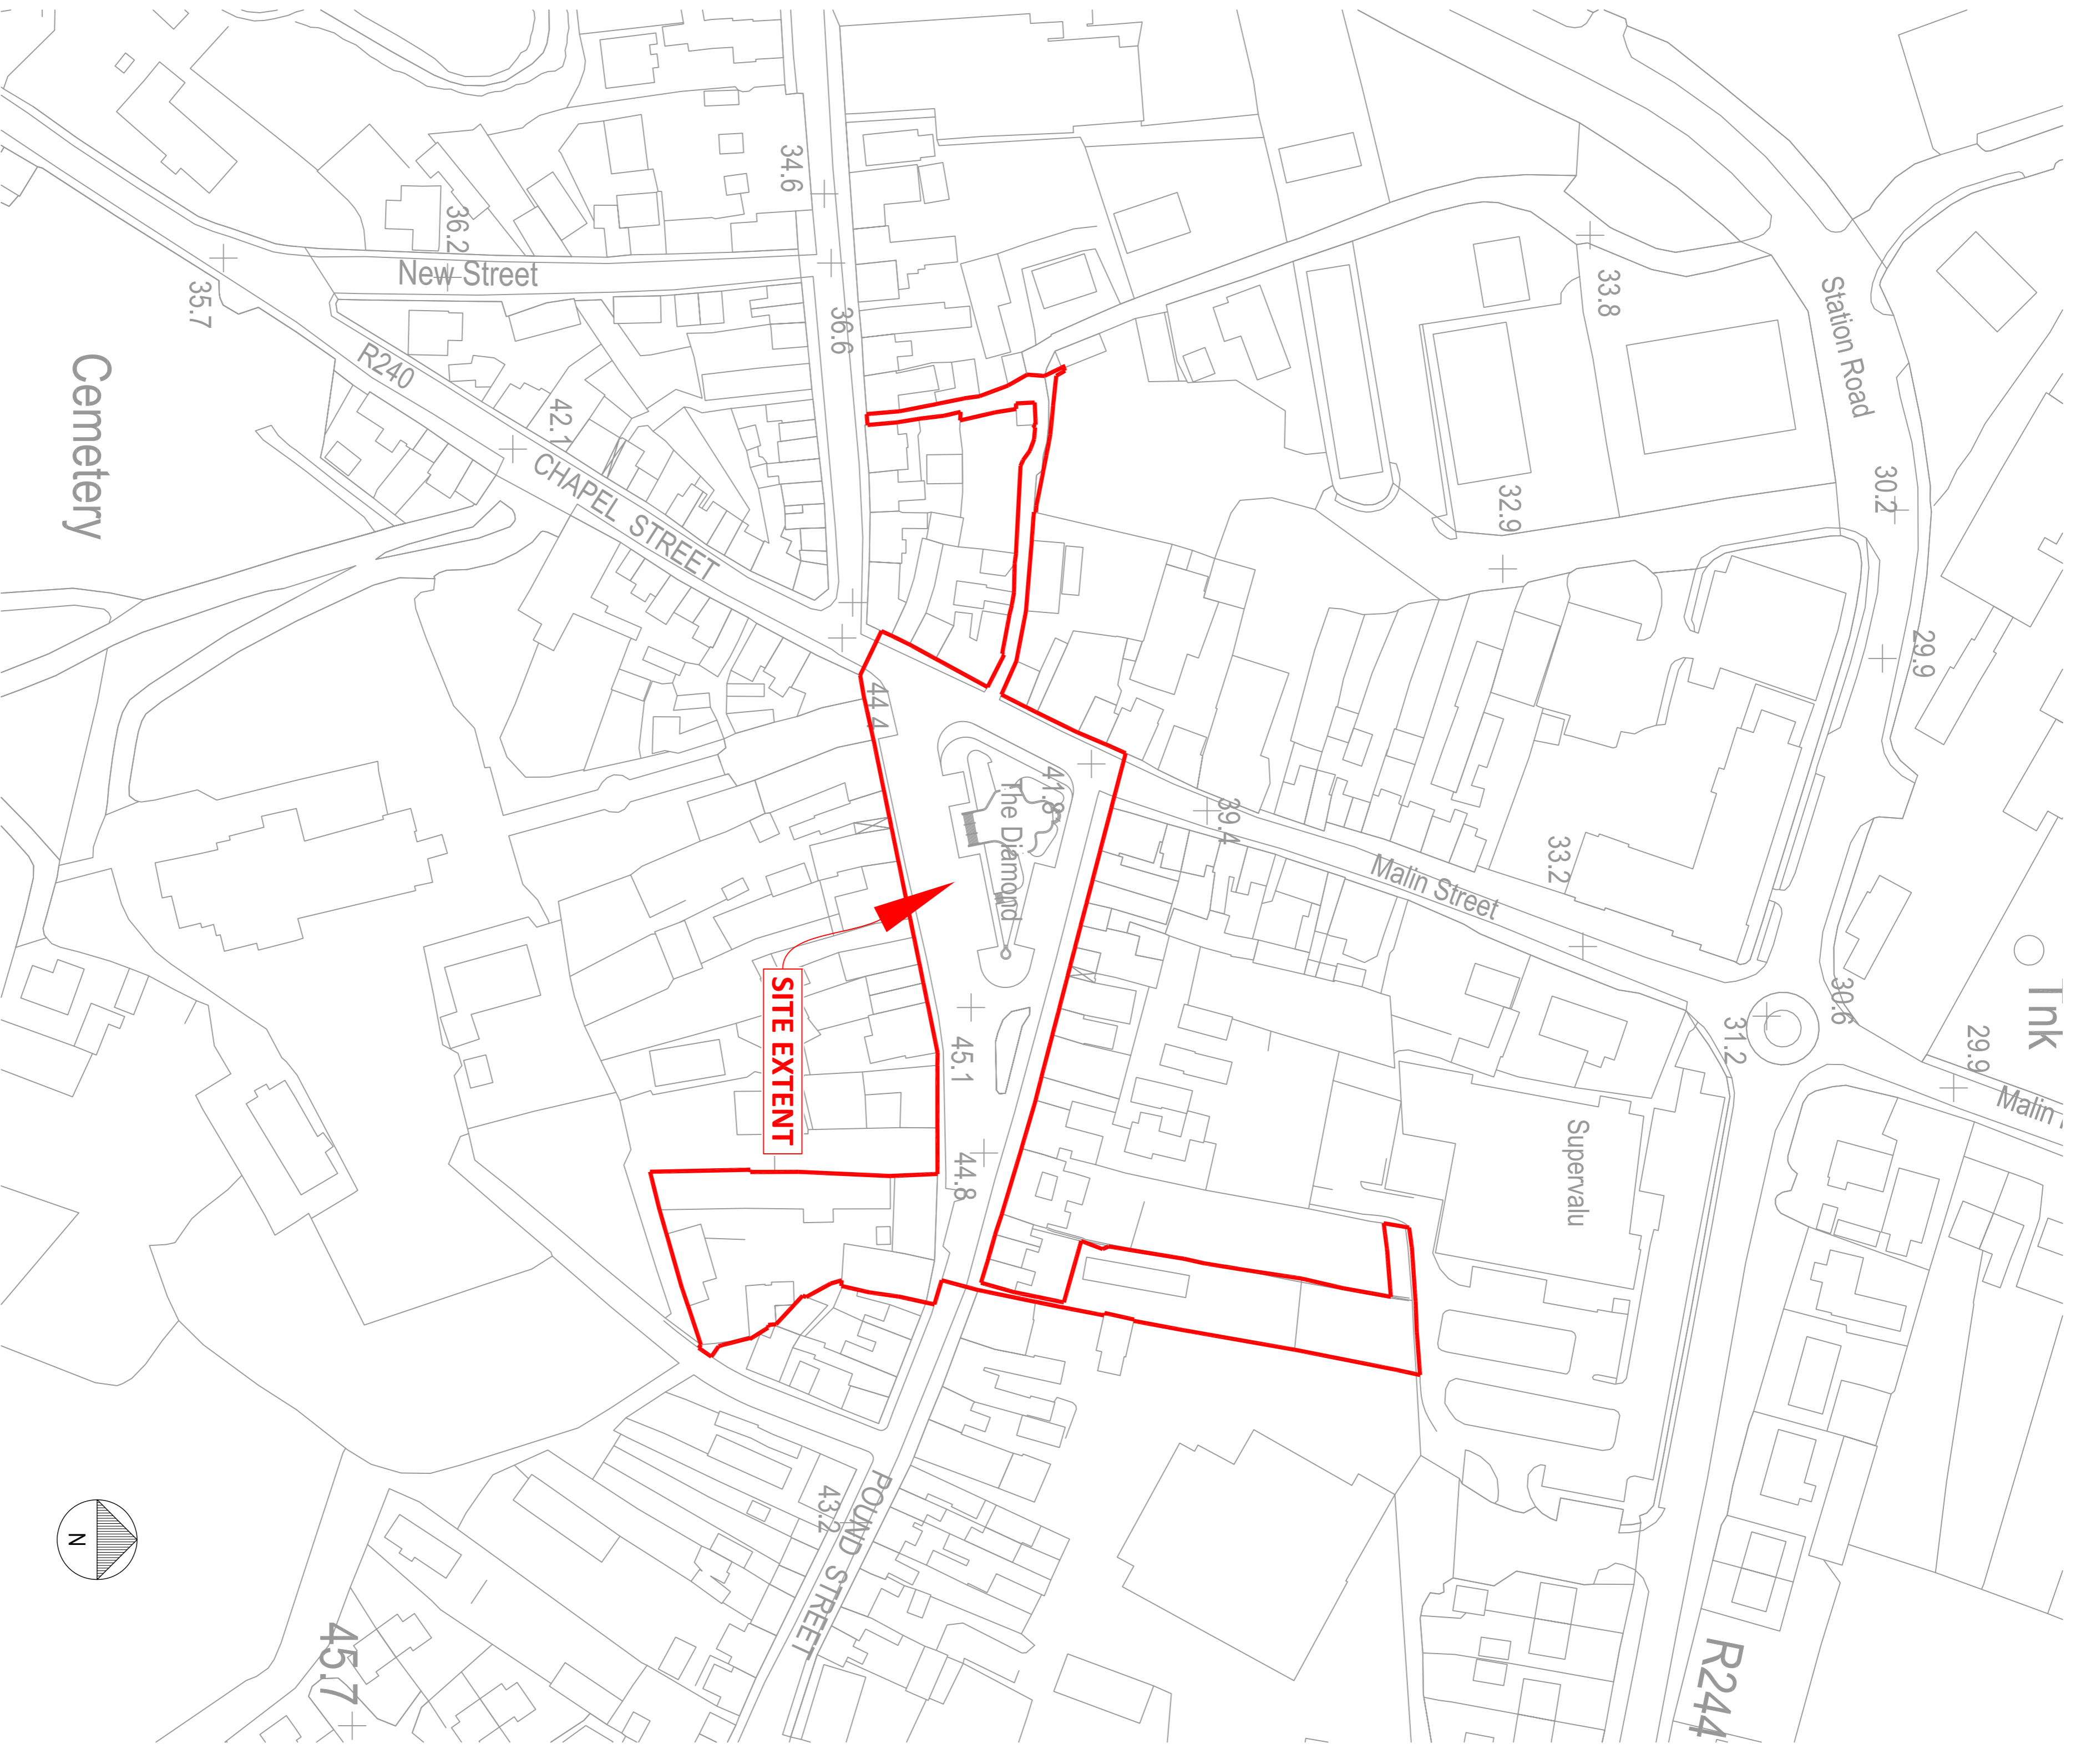

SITE LOCATION  
NOT TO SCALE

SITE LOCATION  
NOT TO SCALE

SITE LOCATION MAP  
SCALE: 1:500

SITE AREA: 0.9045ha / 2.2351ACRES  
OS MAP NUMBER : 0033-1D

**Comhairle Contae**  
**Dhúin na nGall**  
Donegal County Council  
Community Development & Planning Services

Horizontal Scale:	1:1000
Vertical Scale:	N/A
File no.:	N/A

Project:	CarnDonagh Town Centre Regeneration Project
Location:	CarnDonagh, Co Donegal
Drawing Title:	Site Location & Site Extents

Rev.:	
Dwg No.:	2020/C&P/CD/01